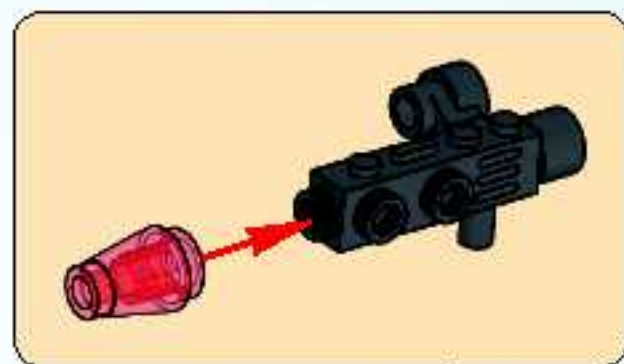

LEGO

SPACE POLICE

5981

WANTED

835224-36

1

2

3