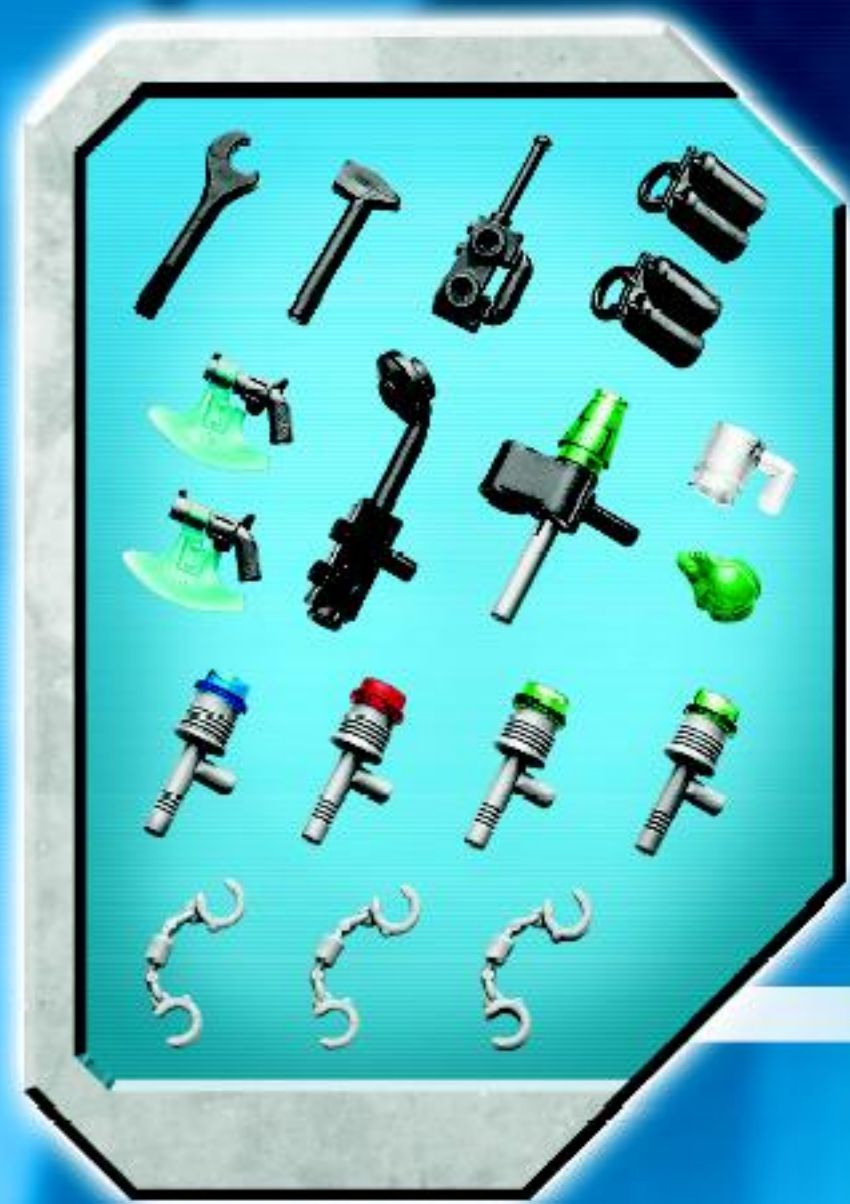

# SPACE POLICE

5982

5983

5981

*Handwritten signature*

5984

5985

0"2"