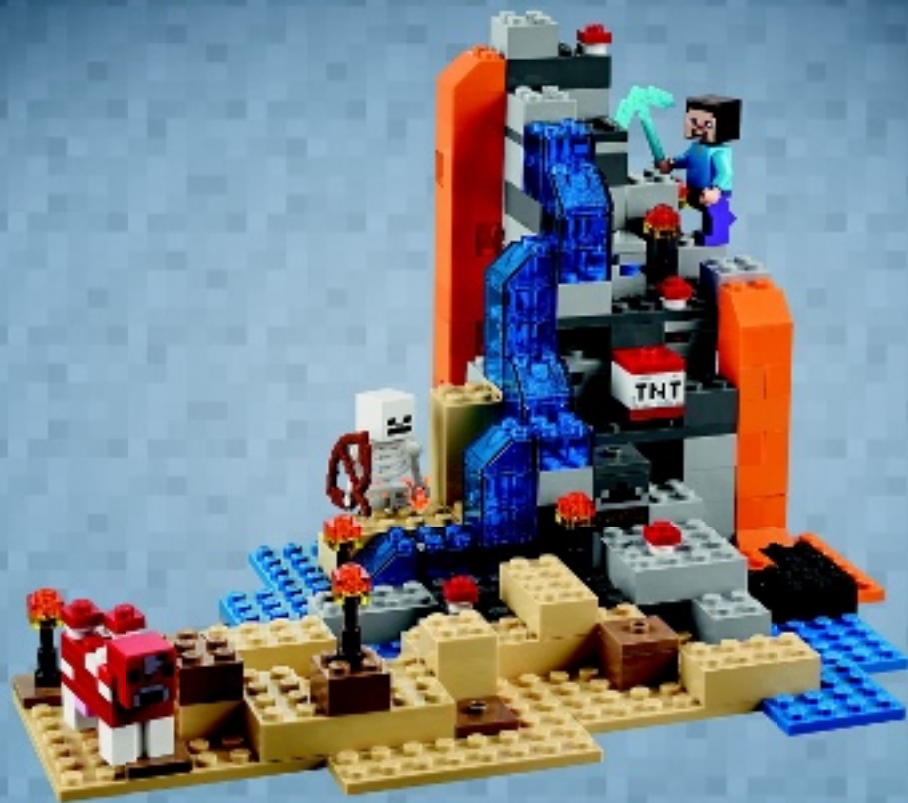

Inspiration

Inspiration

Inspiration

Inspiration

Inspiration

Inspiration

 Minecraft is a sandbox construction game, inspired by Infiniminer, Dwarf Fortress and Dungeon Keeper, created by Markus Persson, the founder of Mojang AB. The game involves players creating and destroying various types of blocks in a three dimensional environment. The player takes an avatar that can destroy or create blocks, forming fantastic structures, creations and artwork across the various multiplayer servers in multiple game modes.