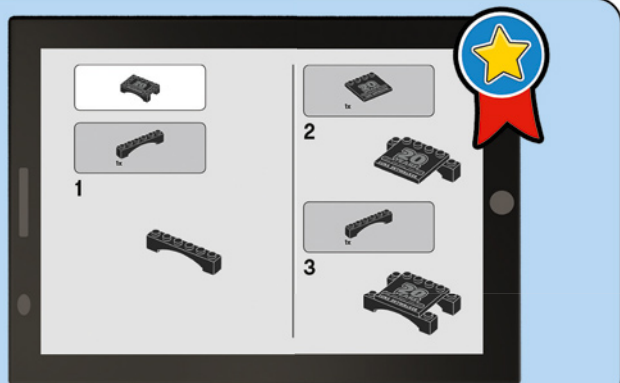

1

2

3

LEGO.com/apps

Check for compatibility

Kompatibilität prüfen

Vérifier la compatibilité

Controlla la compatibilità

Comprueba tu compatibilidad

Verificar a compatibilidade

Ellenőrizd a kompatibilitást

Pārbaudīt saderību

检查兼容性