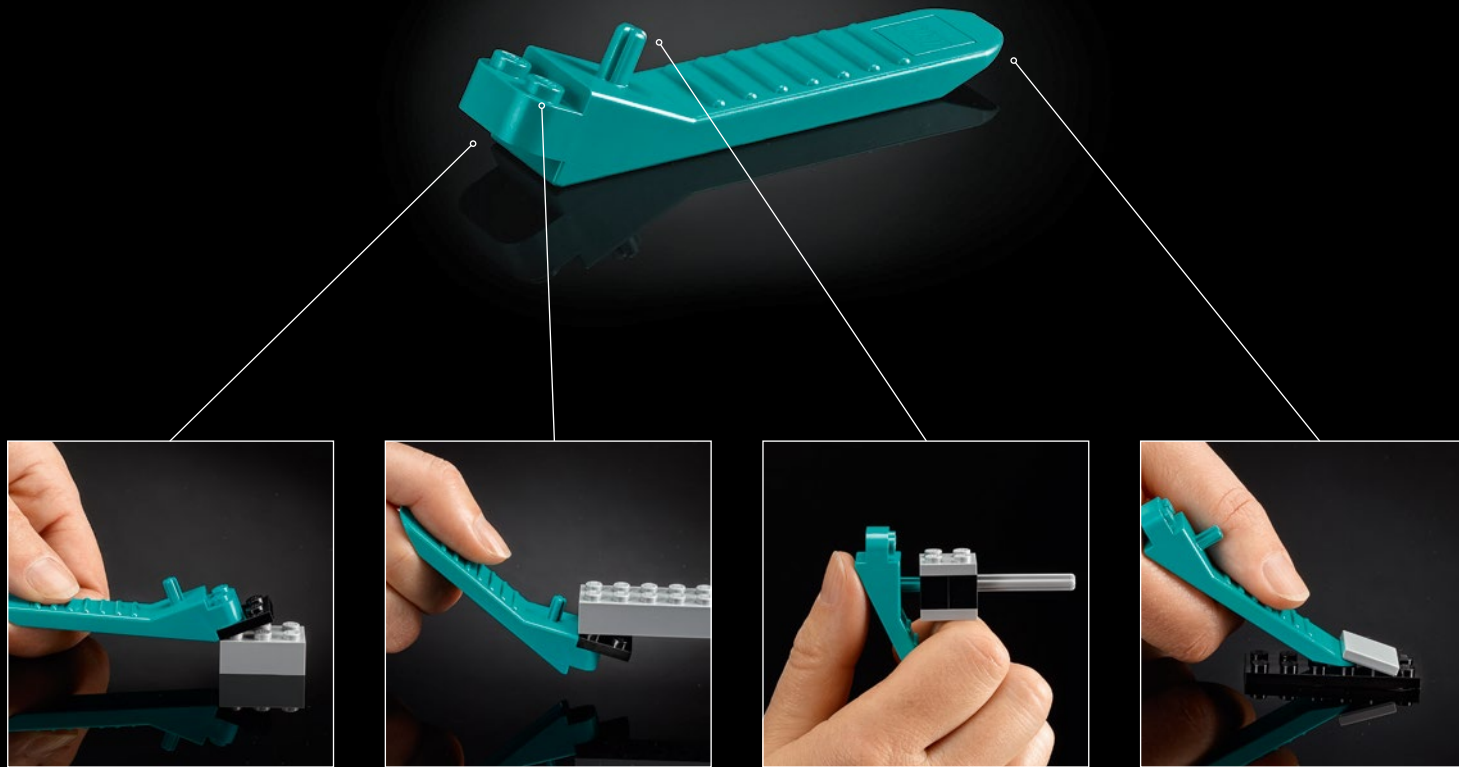

[LEGO.com/brickseparator](https://www.LEGO.com/brickseparator)