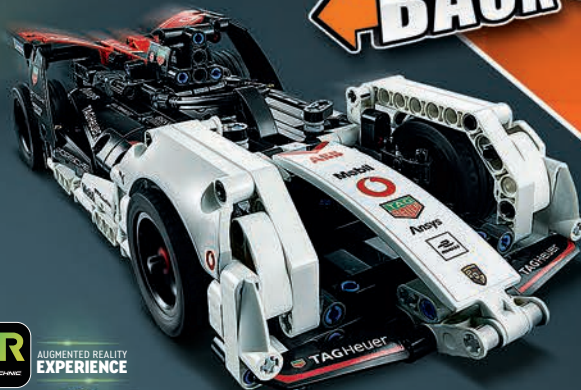

42137
Formula E®
Porsche 99X Electric
Från 9 år