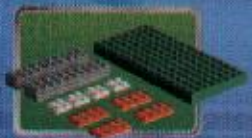

3403

3403

3409

3403+3405

3409+3410

3401+3401+3410

3403+3405

3409+3409

3401+3401+3410

A vibrant scene featuring various LEGO football minifigures on a green field. In the background, a goal is visible with a ball in the net. A player in a green jersey with the number 11 is in the center. To the right, a player in a red and white striped jersey is running. In the foreground, a player in a grey jersey with a blue headband is on the left, and a player in a green jersey with the number 10 is on the right. Several soccer balls are scattered around. The background is a bright green with light rays emanating from behind a central banner.