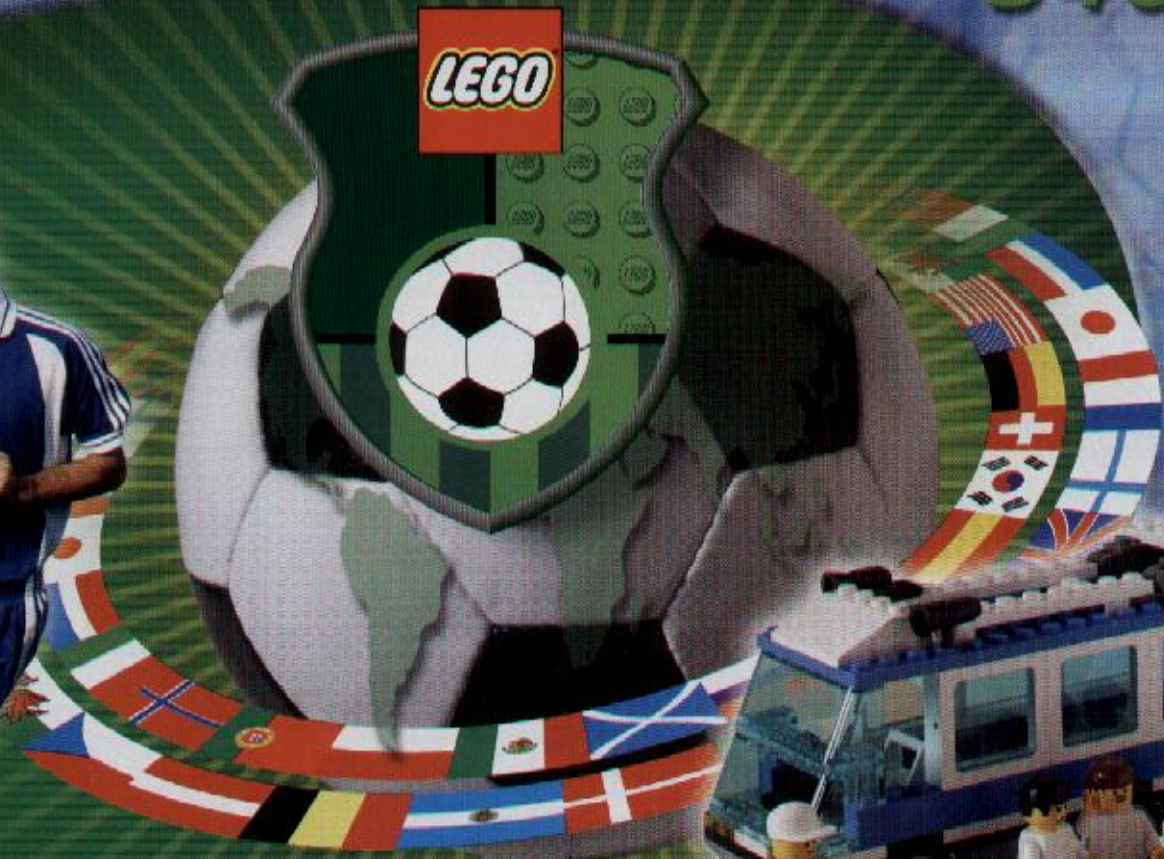

LEGO

3405

LEGO

4132655