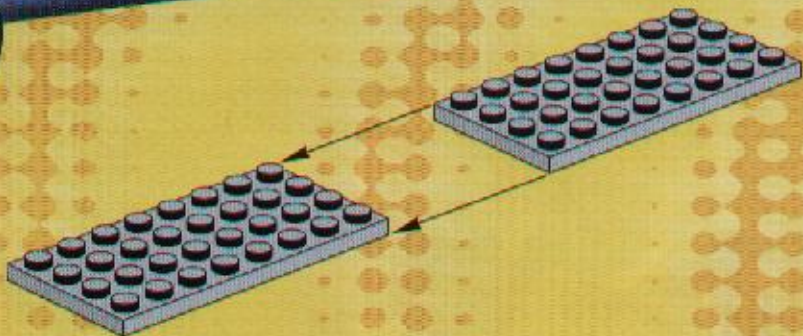

LEGO

3405

LEGO

4132655

7

8

7

10

4x

12

1

2

3

4

13

15

3401+3401+3410

A vibrant scene featuring various LEGO football minifigures on a green field. In the background, a goal is visible with a ball in the net. A player in a green jersey with the number 11 is in the center. To the right, a player in a red and white striped jersey is running. In the foreground, a player in a grey jersey with a blue headband is on the left, and a player in a green jersey with the number 10 is on the right. Several soccer balls are scattered around. The background is a bright green with light rays emanating from behind a central banner.