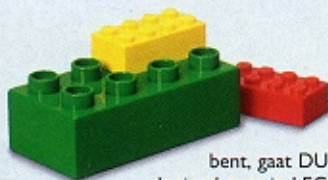

En wanneer je wat groter bent, gaat DUPLO vloeiend over in LEGO SYSTEM. Alle elementen passen op elkaar. DUPLO groeit dus echt eindeloos lang met jou mee!

Met LEGO SYSTEM trek je daarna de wijde wereld in. Je beleeft ongelooflijk veel avonturen en maakt ontdekkingsreizen over land, zee, door de lucht en soms zelfs in de tijd.