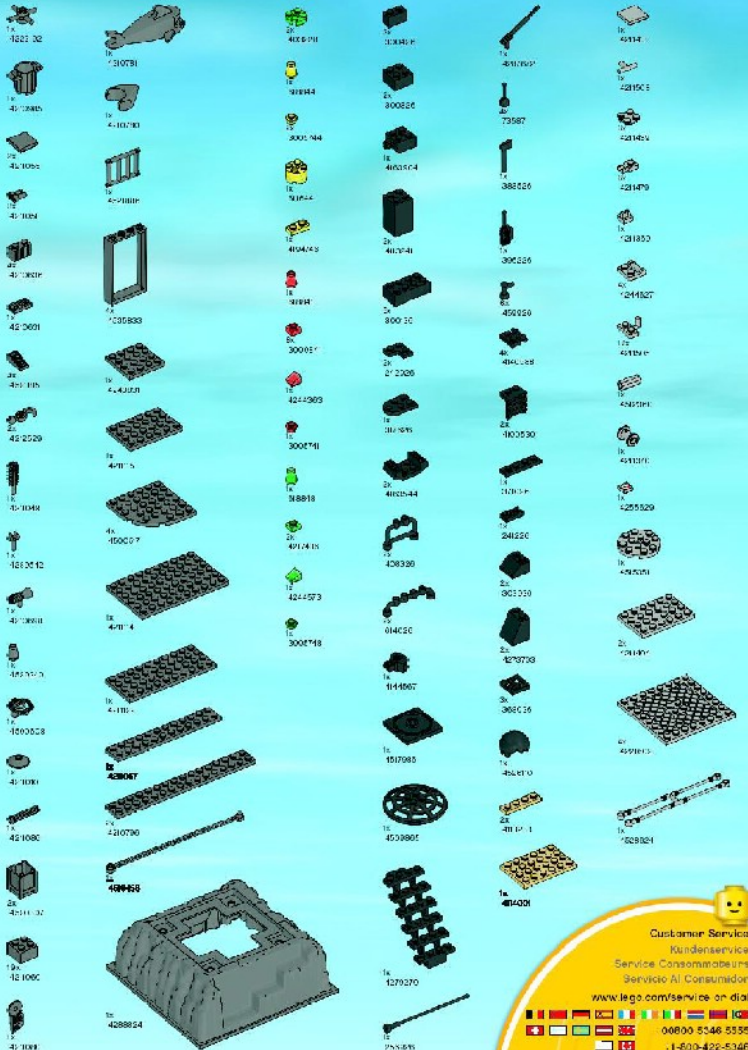

Customer Service
Kundenservice
Service Clientes
Service Al Consumidor

www.lego.com/service-on-line

00800 5346 5346
1-800-422-5346