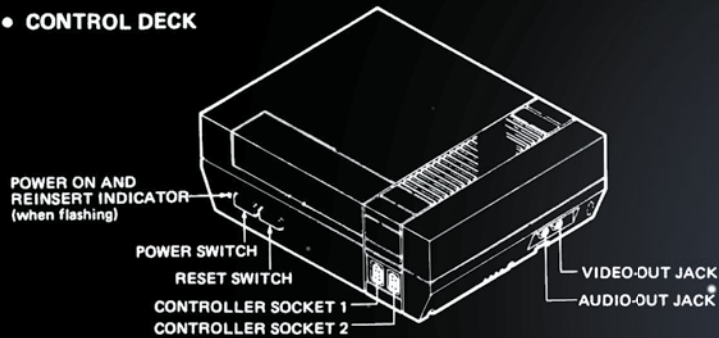

In the early 1980s, the team at Nintendo set an ambitious goal: to develop a new cartridge-based video game console that would deliver experiences that were then available only on powerful arcade counterparts. The NES would go on not only to offer the thrill of arcade games in the home, but to usher in entirely new types of experiences.

It was LEGO® designers Pablo Gonzalez, Leon Pijnenburg and Daire McCabe who took up the challenge of creating LEGO replicas of both the NES and a retro-styled 1980s TV. Luckily the size of a number of existing LEGO elements matched closely with key visual details on the original console and controller, allowing the designers to construct models that were as close to true-to-scale as possible. The TV, while not 1:1, actually matches the instructional drawings in the original booklet that came with the NES when it launched. How successful were the LEGO designers? Simply pick up the controller and experience how your "muscle memory" kicks in – all the controls and buttons are exactly where your thumbs remember them to be!

● CONTROL DECK