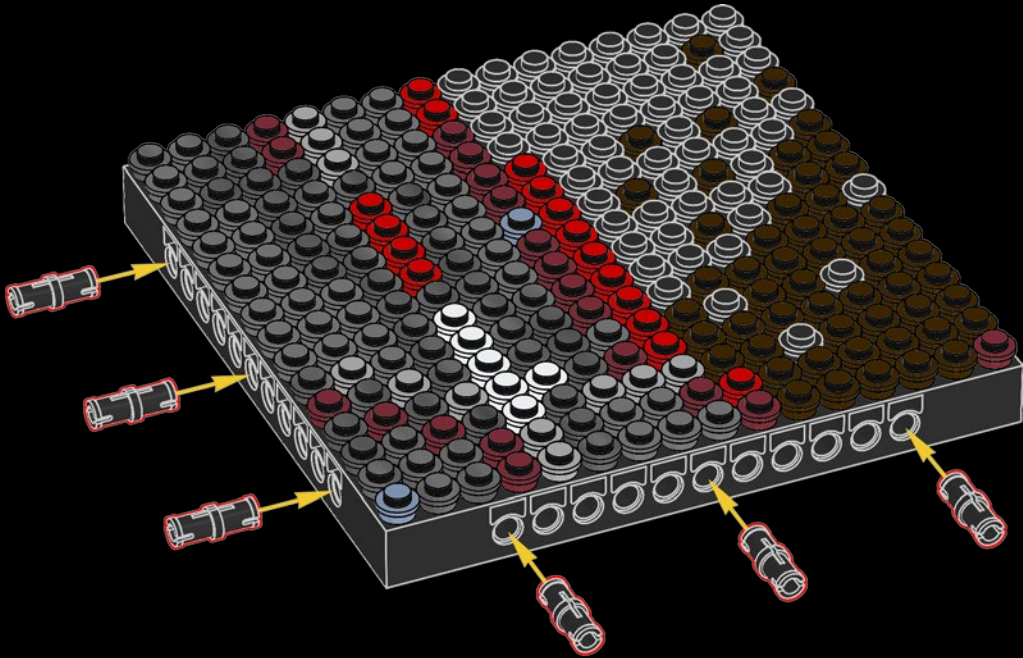

A

B

C

Legend for the board game pieces:

- 1: White piece with a crown icon
- 2: White piece with a crown icon and a star
- 3: Grey piece with a crown icon
- 4: Grey piece with a crown icon
- 5: Blue piece with a crown icon
- 6: Blue piece with a crown icon
- 7: White piece with a crown icon
- 8: Yellow piece with a crown icon
- 9: Orange piece with a crown icon
- 10: Red piece with a crown icon
- 11: Red piece with a crown icon
- 12: Brown piece with a crown icon