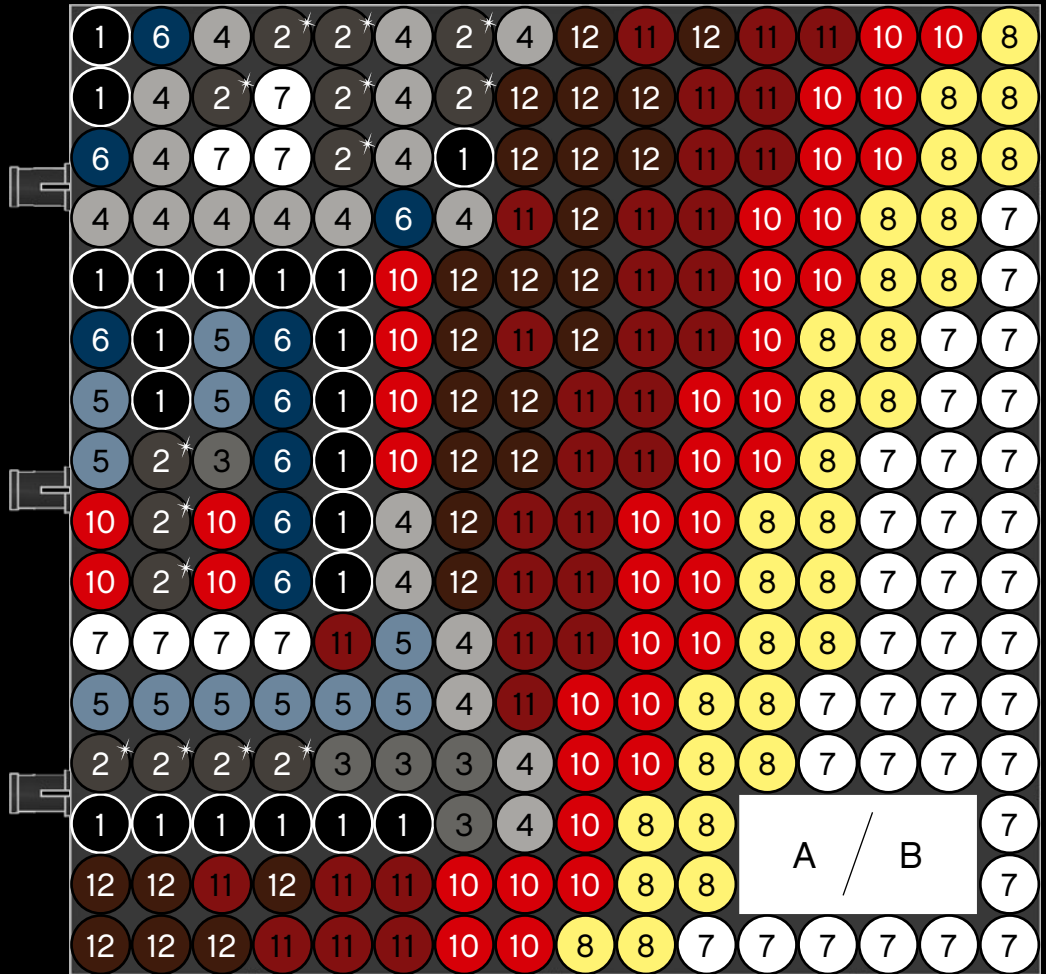

A

B

C

Legend for the board game pieces:

- 1: White piece with a crown icon
- 2: White piece with a crown icon and a star
- 3: Grey piece with a crown icon
- 4: Grey piece with a crown icon
- 5: Blue piece with a crown icon
- 6: Blue piece with a crown icon
- 7: White piece with a crown icon
- 8: Yellow piece with a crown icon
- 9: Orange piece with a crown icon
- 10: Red piece with a crown icon
- 11: Red piece with a crown icon
- 12: Brown piece with a crown icon

Legend for the 12-ball puzzle:

- 1: White ball with grey top
- 2: Grey ball with white star
- 3: Grey ball with white top
- 4: Grey ball with white top and bottom
- 5: Blue ball with white top
- 6: Blue ball with white top and bottom
- 7: White ball with grey top
- 8: Yellow ball with white top
- 9: Orange ball with white top
- 10: Red ball with white top
- 11: Red ball with white top and bottom
- 12: Brown ball with white top

Legend for the numbers 1 through 12, each associated with a unique icon and color:

- 1: White icon, white circle
- 2: Grey icon with star, grey circle with star
- 3: Grey icon, grey circle
- 4: Grey icon, grey circle
- 5: Blue icon, blue circle
- 6: Blue icon, blue circle
- 7: White icon, white circle
- 8: Yellow icon, yellow circle
- 9: Orange icon, orange circle
- 10: Red icon, red circle
- 11: Red icon, red circle
- 12: Brown icon, brown circle