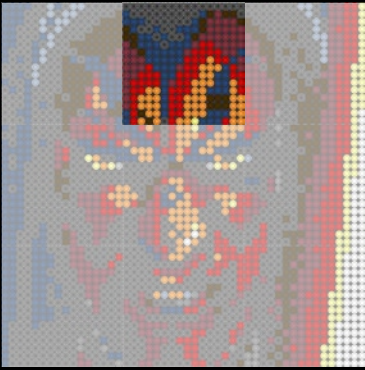

A

B

C

Legend for the board game pieces:

- 1: White piece with a crown icon
- 2: White piece with a crown icon and a star
- 3: Grey piece with a crown icon
- 4: Grey piece with a crown icon
- 5: Blue piece with a crown icon
- 6: Blue piece with a crown icon
- 7: White piece with a crown icon
- 8: Yellow piece with a crown icon
- 9: Orange piece with a crown icon
- 10: Red piece with a crown icon
- 11: Red piece with a crown icon
- 12: Brown piece with a crown icon

Legend for the 12-ball puzzle:

- 1: White ball with grey top
- 2: Grey ball with white star
- 3: Grey ball with white top
- 4: Grey ball with white top and bottom
- 5: Blue ball with white top
- 6: Blue ball with white top and bottom
- 7: White ball with grey top
- 8: Yellow ball with white top
- 9: Orange ball with white top
- 10: Red ball with white top
- 11: Red ball with white top and bottom
- 12: Brown ball with white top

Legend for the numbers 1 through 12, each associated with a unique icon and color:

- 1: White icon, white circle
- 2: Grey icon with star, grey circle with star
- 3: Grey icon, grey circle
- 4: Grey icon, grey circle
- 5: Blue icon, blue circle
- 6: Blue icon, blue circle
- 7: White icon, white circle
- 8: Yellow icon, yellow circle
- 9: Orange icon, orange circle
- 10: Red icon, red circle
- 11: Red icon, red circle
- 12: Brown icon, brown circle