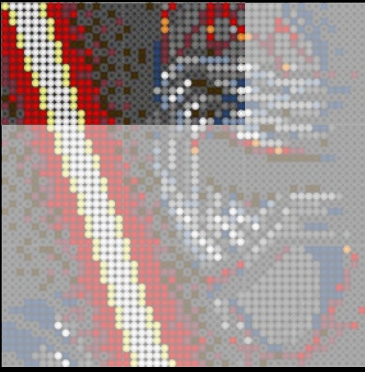

A

B

C

Legend for the board game pieces:

- 1: White piece with a crown icon
- 2: White piece with a crown icon and a star
- 3: Grey piece with a crown icon
- 4: Grey piece with a crown icon
- 5: Blue piece with a crown icon
- 6: Blue piece with a crown icon
- 7: White piece with a crown icon
- 8: Yellow piece with a crown icon
- 9: Orange piece with a crown icon
- 10: Red piece with a crown icon
- 11: Red piece with a crown icon
- 12: Brown piece with a crown icon

Legend for the 12-ball puzzle:

- 1: White ball with grey top
- 2: Grey ball with white star
- 3: Grey ball with white top
- 4: Grey ball with white top and bottom
- 5: Blue ball with white top
- 6: Blue ball with white top and bottom
- 7: White ball with grey top
- 8: Yellow ball with white top
- 9: Orange ball with white top
- 10: Red ball with white top
- 11: Red ball with white top and bottom
- 12: Brown ball with white top

Legend for the numbers 1 through 12, each associated with a unique icon and color:

- 1: White icon, white circle
- 2: Grey icon with star, grey circle with star
- 3: Grey icon, grey circle
- 4: Grey icon, grey circle
- 5: Blue icon, blue circle
- 6: Blue icon, blue circle
- 7: White icon, white circle
- 8: Yellow icon, yellow circle
- 9: Orange icon, orange circle
- 10: Red icon, red circle
- 11: Red icon, red circle
- 12: Brown icon, brown circle