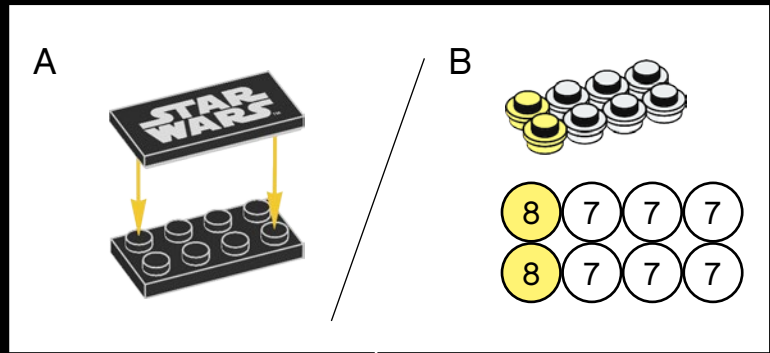

A

B

C

Legend for the board game pieces:

- 1: White piece with a crown icon
- 2: White piece with a crown icon and a star
- 3: Grey piece with a crown icon
- 4: Grey piece with a crown icon
- 5: Blue piece with a crown icon
- 6: Blue piece with a crown icon
- 7: White piece with a crown icon
- 8: Yellow piece with a crown icon
- 9: Orange piece with a crown icon
- 10: Red piece with a crown icon
- 11: Red piece with a crown icon
- 12: Brown piece with a crown icon