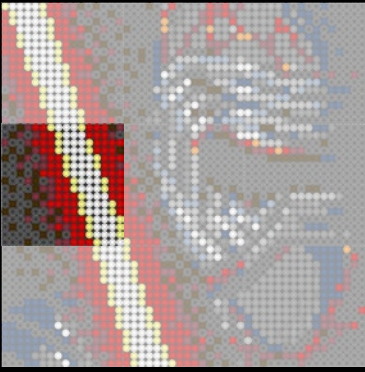

A

B

C

Legend for the board game pieces:

- 1: White piece with a crown icon
- 2: White piece with a crown icon and a star
- 3: Grey piece with a crown icon
- 4: Grey piece with a crown icon
- 5: Blue piece with a crown icon
- 6: Blue piece with a crown icon
- 7: White piece with a crown icon
- 8: Yellow piece with a crown icon
- 9: Orange piece with a crown icon
- 10: Red piece with a crown icon
- 11: Red piece with a crown icon
- 12: Brown piece with a crown icon

Legend for the 12-ball puzzle:

- 1: White ball with grey top
- 2: Grey ball with white star
- 3: Grey ball with white top
- 4: Grey ball with white top and bottom
- 5: Blue ball with white top
- 6: Blue ball with white top and bottom
- 7: White ball with grey top
- 8: Yellow ball with white top
- 9: Orange ball with white top
- 10: Red ball with white top
- 11: Red ball with white top and bottom
- 12: Brown ball with white top

Legend for the numbers 1 through 12, each associated with a unique icon and color:

- 1: White icon, white circle
- 2: Grey icon with star, grey circle with star
- 3: Grey icon, grey circle
- 4: Grey icon, grey circle
- 5: Blue icon, blue circle
- 6: Blue icon, blue circle
- 7: White icon, white circle
- 8: Yellow icon, yellow circle
- 9: Orange icon, orange circle
- 10: Red icon, red circle
- 11: Red icon, red circle
- 12: Brown icon, brown circle