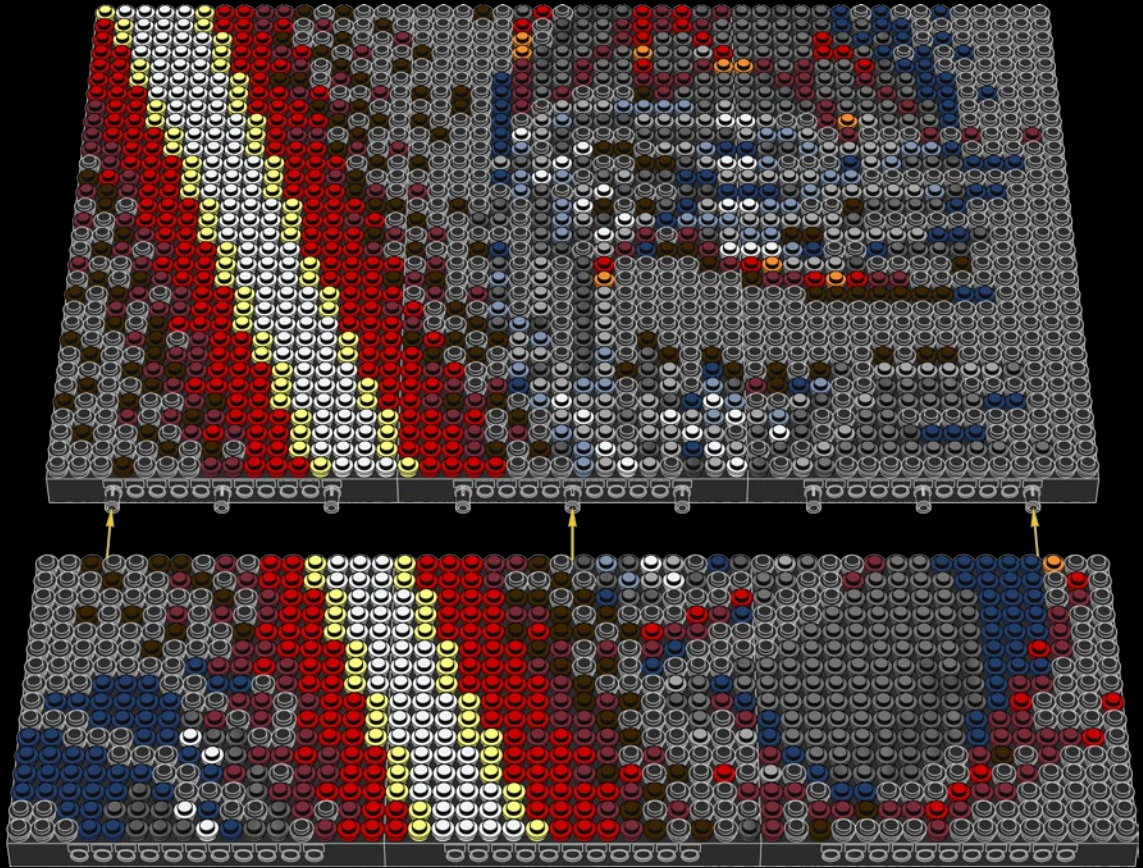

A

B

C

Legend for the board game pieces:

- 1: White piece with a crown icon
- 2: White piece with a crown icon and a star
- 3: Grey piece with a crown icon
- 4: Grey piece with a crown icon
- 5: Blue piece with a crown icon
- 6: Blue piece with a crown icon
- 7: White piece with a crown icon
- 8: Yellow piece with a crown icon
- 9: Orange piece with a crown icon
- 10: Red piece with a crown icon
- 11: Red piece with a crown icon
- 12: Brown piece with a crown icon

Legend for the 12-ball puzzle:

- 1: White ball with grey top
- 2: Grey ball with white star
- 3: Grey ball with white top
- 4: Grey ball with white top and bottom
- 5: Blue ball with white top
- 6: Blue ball with white top and bottom
- 7: White ball with grey top
- 8: Yellow ball with white top
- 9: Orange ball with white top
- 10: Red ball with white top
- 11: Red ball with white top and bottom
- 12: Brown ball with white top

Legend for the numbers 1 through 12, each associated with a unique icon and color:

- 1: White icon, white circle
- 2: Grey icon with star, grey circle with star
- 3: Grey icon, grey circle
- 4: Grey icon, grey circle
- 5: Blue icon, blue circle
- 6: Blue icon, blue circle
- 7: White icon, white circle
- 8: Yellow icon, yellow circle
- 9: Orange icon, orange circle
- 10: Red icon, red circle
- 11: Red icon, red circle
- 12: Brown icon, brown circle

A

B

C

1

2

3

4

5