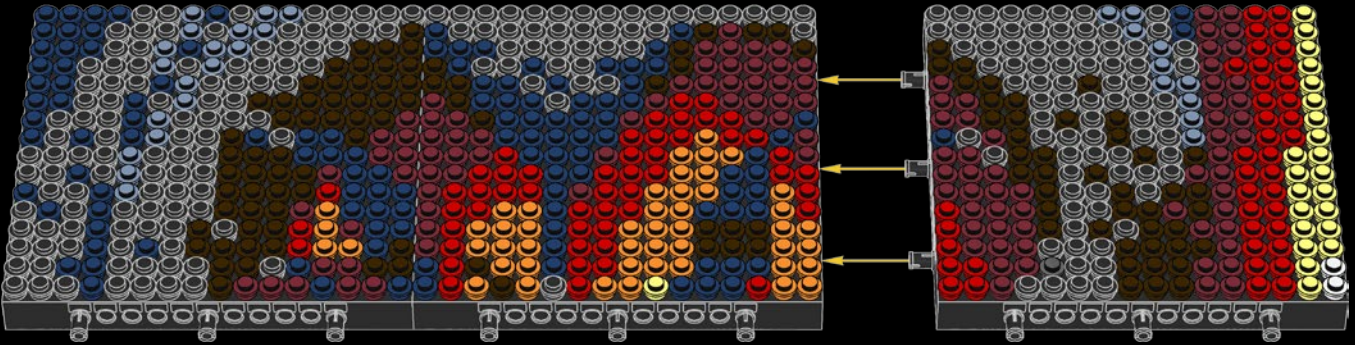

A

B

C

Legend for the board game pieces:

- 1: White piece with a crown icon
- 2: White piece with a crown icon and a star
- 3: Grey piece with a crown icon
- 4: Grey piece with a crown icon
- 5: Blue piece with a crown icon
- 6: Blue piece with a crown icon
- 7: White piece with a crown icon
- 8: Yellow piece with a crown icon
- 9: Orange piece with a crown icon
- 10: Red piece with a crown icon
- 11: Red piece with a crown icon
- 12: Brown piece with a crown icon

Legend for the 12-ball puzzle:

- 1: White ball with grey top
- 2: Grey ball with white star
- 3: Grey ball with white top
- 4: Grey ball with white top and bottom
- 5: Blue ball with white top
- 6: Blue ball with white top and bottom
- 7: White ball with grey top
- 8: Yellow ball with white top
- 9: Orange ball with white top
- 10: Red ball with white top
- 11: Red ball with white top and bottom
- 12: Brown ball with white top