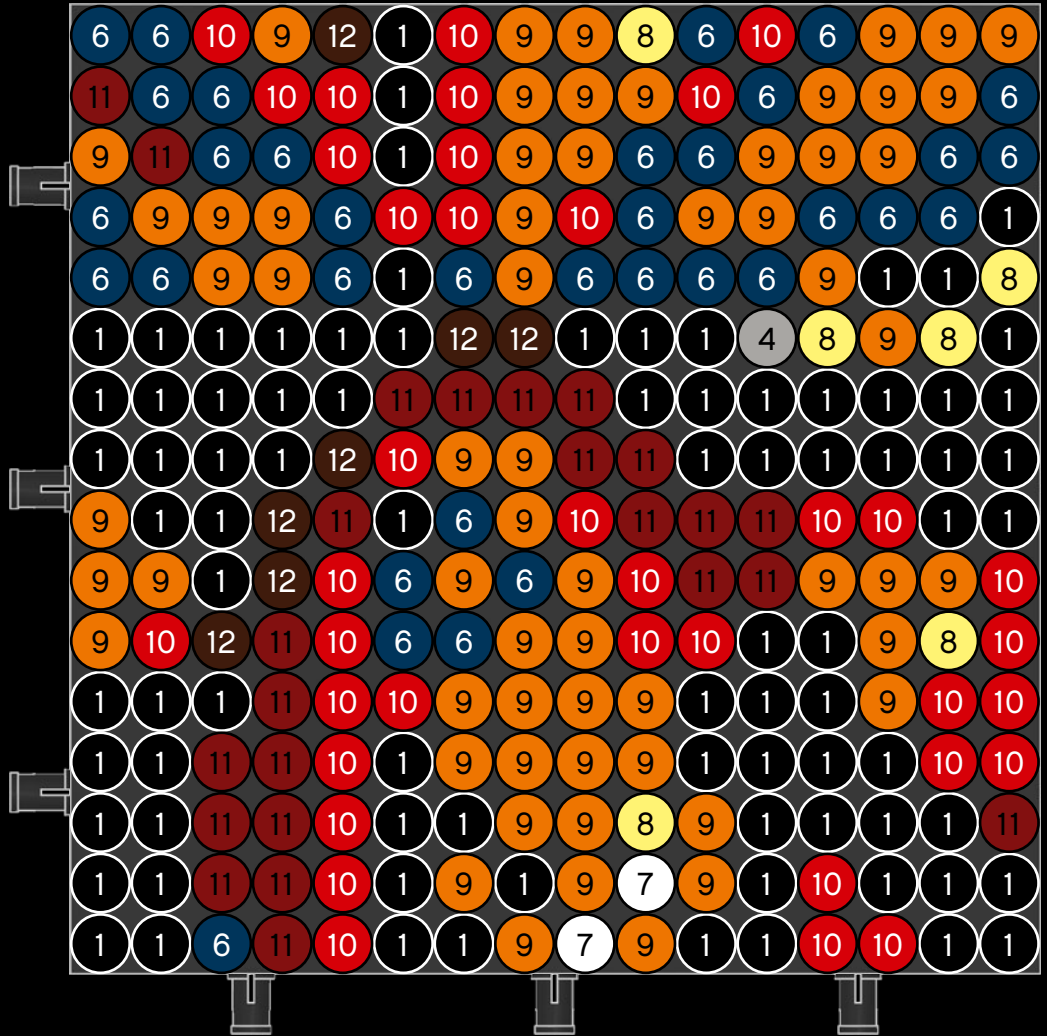

A

B

C

Legend for the board game pieces:

- 1: White piece with a crown icon
- 2: White piece with a crown icon and a star
- 3: Grey piece with a crown icon
- 4: Grey piece with a crown icon
- 5: Blue piece with a crown icon
- 6: Blue piece with a crown icon
- 7: White piece with a crown icon
- 8: Yellow piece with a crown icon
- 9: Orange piece with a crown icon
- 10: Red piece with a crown icon
- 11: Red piece with a crown icon
- 12: Brown piece with a crown icon

Legend for the 12-ball puzzle:

- 1: White ball with grey top
- 2: Grey ball with white star
- 3: Grey ball with white top
- 4: Grey ball with white top and bottom
- 5: Blue ball with white top
- 6: Blue ball with white top and bottom
- 7: White ball with grey top
- 8: Yellow ball with white top
- 9: Orange ball with white top
- 10: Red ball with white top
- 11: Red ball with white top and bottom
- 12: Brown ball with white top

Legend for the numbers 1 through 12, each associated with a unique icon and color:

- 1: White icon, white circle
- 2: Grey icon with star, grey circle with star
- 3: Grey icon, grey circle
- 4: Grey icon, grey circle
- 5: Blue icon, blue circle
- 6: Blue icon, blue circle
- 7: White icon, white circle
- 8: Yellow icon, yellow circle
- 9: Orange icon, orange circle
- 10: Red icon, red circle
- 11: Red icon, red circle
- 12: Brown icon, brown circle