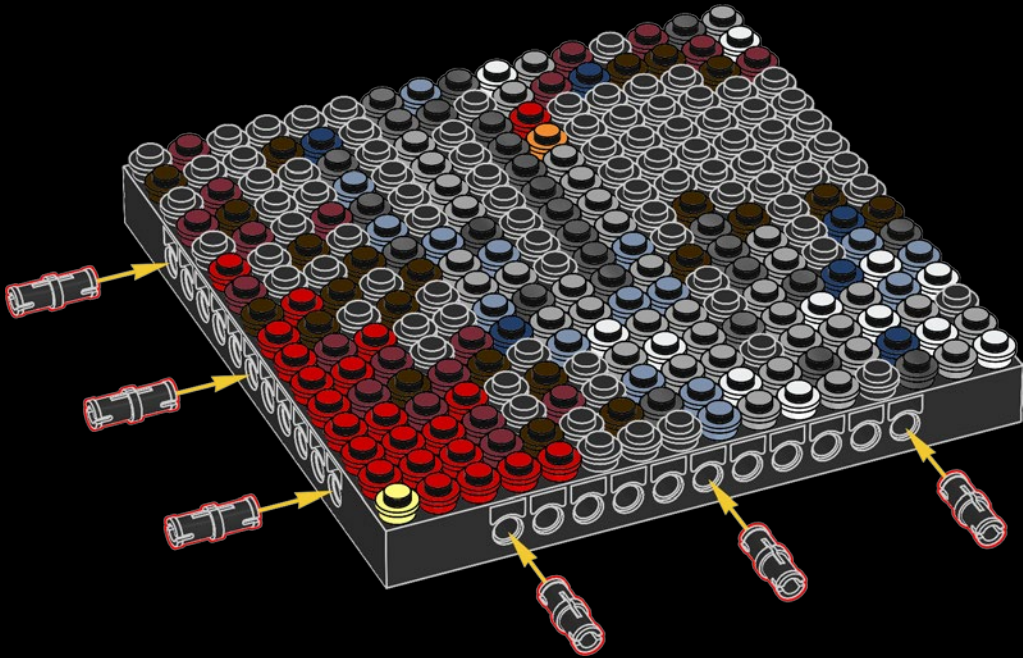

Legend for the 12-ball puzzle:

- 1: White ball with grey top
- 2: Grey ball with white star
- 3: Grey ball with white top
- 4: Grey ball with white top and bottom
- 5: Blue ball with white top
- 6: Blue ball with white top and bottom
- 7: White ball with grey top
- 8: Yellow ball with white top
- 9: Orange ball with white top
- 10: Red ball with white top
- 11: Red ball with white top and bottom
- 12: Brown ball with white top