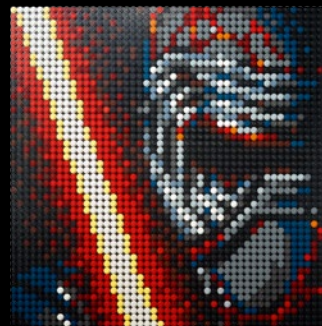

A

B

C

Legend for the board game pieces:

- 1: White piece with a crown icon
- 2: White piece with a crown icon and a star
- 3: Grey piece with a crown icon
- 4: Grey piece with a crown icon
- 5: Blue piece with a crown icon
- 6: Blue piece with a crown icon
- 7: White piece with a crown icon
- 8: Yellow piece with a crown icon
- 9: Orange piece with a crown icon
- 10: Red piece with a crown icon
- 11: Red piece with a crown icon
- 12: Brown piece with a crown icon