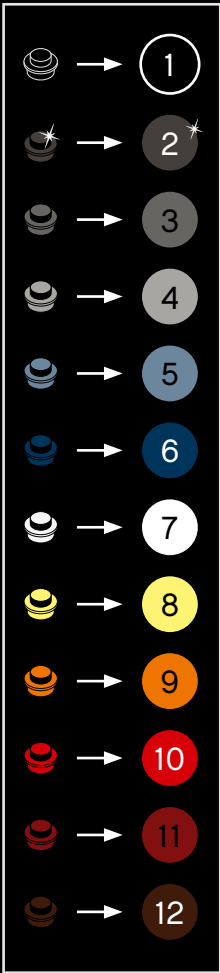

A

B

C

Legend for the board game pieces:

- 1: White piece with a crown icon
- 2: White piece with a crown icon and a star
- 3: Grey piece with a crown icon
- 4: Grey piece with a crown icon
- 5: Blue piece with a crown icon
- 6: Blue piece with a crown icon
- 7: White piece with a crown icon
- 8: Yellow piece with a crown icon
- 9: Orange piece with a crown icon
- 10: Red piece with a crown icon
- 11: Red piece with a crown icon
- 12: Brown piece with a crown icon

Legend for the 12-ball puzzle:

- 1: White ball with grey top
- 2: Grey ball with white star
- 3: Grey ball with white top
- 4: Grey ball with white top and bottom
- 5: Blue ball with white top
- 6: Blue ball with white top and bottom
- 7: White ball with grey top
- 8: Yellow ball with white top
- 9: Orange ball with white top
- 10: Red ball with white top
- 11: Red ball with white top and bottom
- 12: Brown ball with white top

Legend for the numbers 1 through 12, each associated with a unique icon and color:

- 1: White icon, white circle
- 2: Grey icon with star, grey circle with star
- 3: Grey icon, grey circle
- 4: Grey icon, grey circle
- 5: Blue icon, blue circle
- 6: Blue icon, blue circle
- 7: White icon, white circle
- 8: Yellow icon, yellow circle
- 9: Orange icon, orange circle
- 10: Red icon, red circle
- 11: Red icon, red circle
- 12: Brown icon, brown circle