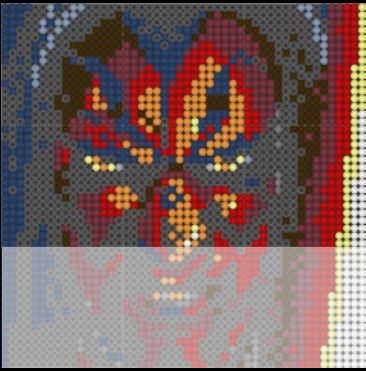

A

B

C

Legend for the board game pieces:

- 1: White piece with a crown icon
- 2: White piece with a crown icon and a star
- 3: Grey piece with a crown icon
- 4: Grey piece with a crown icon
- 5: Blue piece with a crown icon
- 6: Blue piece with a crown icon
- 7: White piece with a crown icon
- 8: Yellow piece with a crown icon
- 9: Orange piece with a crown icon
- 10: Red piece with a crown icon
- 11: Red piece with a crown icon
- 12: Brown piece with a crown icon

Legend for the 12-ball puzzle:

- 1: White ball with grey top
- 2: Grey ball with white star
- 3: Grey ball with white top
- 4: Grey ball with white top and bottom
- 5: Blue ball with white top
- 6: Blue ball with white top and bottom
- 7: White ball with grey top
- 8: Yellow ball with white top
- 9: Orange ball with white top
- 10: Red ball with white top
- 11: Red ball with white top and bottom
- 12: Brown ball with white top

Legend for the numbers 1 through 12, each associated with a unique icon and color:

- 1: White icon, white circle
- 2: Grey icon with star, grey circle with star
- 3: Grey icon, grey circle
- 4: Grey icon, grey circle
- 5: Blue icon, blue circle
- 6: Blue icon, blue circle
- 7: White icon, white circle
- 8: Yellow icon, yellow circle
- 9: Orange icon, orange circle
- 10: Red icon, red circle
- 11: Red icon, red circle
- 12: Brown icon, brown circle