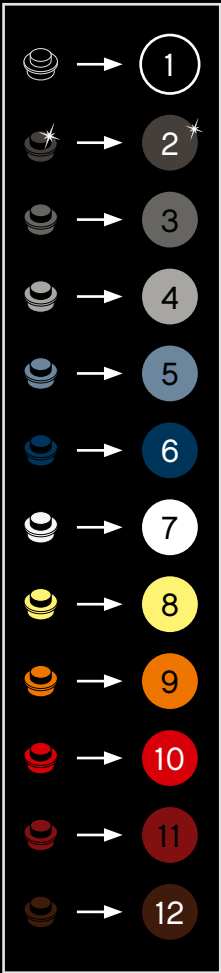

A

B

C

Legend for the board game pieces:

- 1: White piece with a crown icon
- 2: White piece with a crown icon and a star
- 3: Grey piece with a crown icon
- 4: Grey piece with a crown icon
- 5: Blue piece with a crown icon
- 6: Blue piece with a crown icon
- 7: White piece with a crown icon
- 8: Yellow piece with a crown icon
- 9: Orange piece with a crown icon
- 10: Red piece with a crown icon
- 11: Red piece with a crown icon
- 12: Brown piece with a crown icon

Legend for the 12-ball puzzle:

- 1: White ball with grey top
- 2: Grey ball with white star
- 3: Grey ball with white top
- 4: Grey ball with white top and bottom
- 5: Blue ball with white top
- 6: Blue ball with white top and bottom
- 7: White ball with grey top
- 8: Yellow ball with white top
- 9: Orange ball with white top
- 10: Red ball with white top
- 11: Red ball with white top and bottom
- 12: Brown ball with white top

Legend for the numbers 1 through 12, each associated with a unique icon and color:

- 1: White icon, white circle
- 2: Grey icon with star, grey circle with star
- 3: Grey icon, grey circle
- 4: Grey icon, grey circle
- 5: Blue icon, blue circle
- 6: Blue icon, blue circle
- 7: White icon, white circle
- 8: Yellow icon, yellow circle
- 9: Orange icon, orange circle
- 10: Red icon, red circle
- 11: Red icon, red circle
- 12: Brown icon, brown circle

A

B

C

1

2

3

4

5