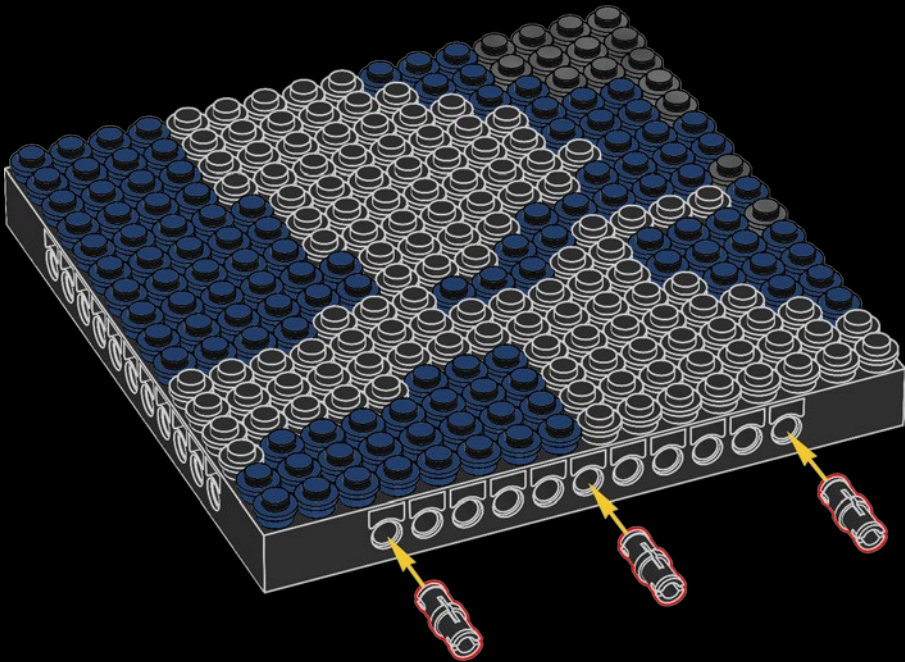

A

B

C

Legend for the board game pieces:

- 1: White piece with a crown icon
- 2: White piece with a crown icon and a star
- 3: Grey piece with a crown icon
- 4: Grey piece with a crown icon
- 5: Blue piece with a crown icon
- 6: Blue piece with a crown icon
- 7: White piece with a crown icon
- 8: Yellow piece with a crown icon
- 9: Orange piece with a crown icon
- 10: Red piece with a crown icon
- 11: Red piece with a crown icon
- 12: Brown piece with a crown icon

Legend for the 12-ball puzzle:

- 1: White ball with grey top
- 2: Grey ball with white star
- 3: Grey ball with white top
- 4: Grey ball with white top and bottom
- 5: Blue ball with white top
- 6: Blue ball with white top and bottom
- 7: White ball with grey top
- 8: Yellow ball with white top
- 9: Orange ball with white top
- 10: Red ball with white top
- 11: Red ball with white top and bottom
- 12: Brown ball with white top