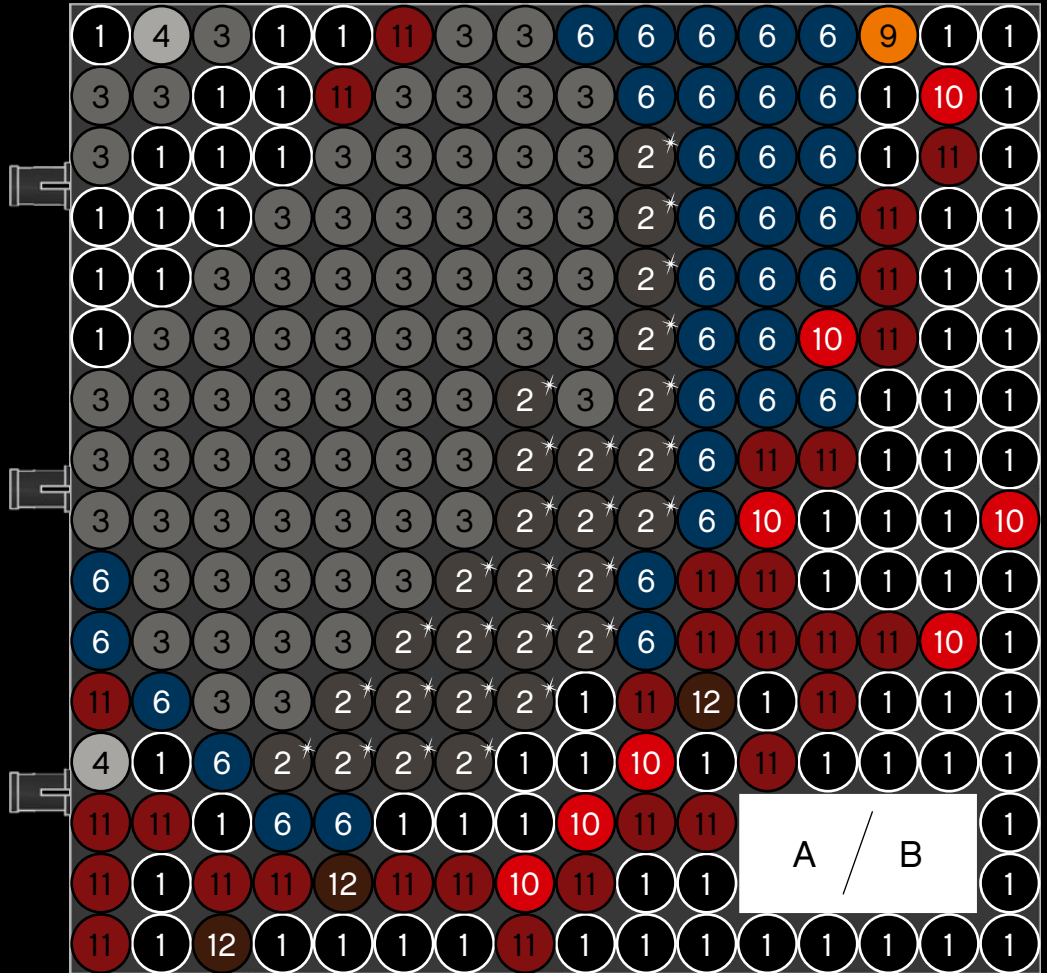

A

B

C

Legend for the board game pieces:

- 1: White piece with a crown icon
- 2: White piece with a crown icon and a star
- 3: Grey piece with a crown icon
- 4: Grey piece with a crown icon
- 5: Blue piece with a crown icon
- 6: Blue piece with a crown icon
- 7: White piece with a crown icon
- 8: Yellow piece with a crown icon
- 9: Orange piece with a crown icon
- 10: Red piece with a crown icon
- 11: Red piece with a crown icon
- 12: Brown piece with a crown icon

Legend for the 12-ball puzzle:

- 1: White ball with grey top
- 2: Grey ball with white star
- 3: Grey ball with white top
- 4: Grey ball with white top and bottom
- 5: Blue ball with white top
- 6: Blue ball with white top and bottom
- 7: White ball with grey top
- 8: Yellow ball with white top
- 9: Orange ball with white top
- 10: Red ball with white top
- 11: Red ball with white top and bottom
- 12: Brown ball with white top

Legend for the numbers 1 through 12, each associated with a unique icon and color:

- 1: White icon, white circle
- 2: Grey icon with star, grey circle with star
- 3: Grey icon, grey circle
- 4: Grey icon, grey circle
- 5: Blue icon, blue circle
- 6: Blue icon, blue circle
- 7: White icon, white circle
- 8: Yellow icon, yellow circle
- 9: Orange icon, orange circle
- 10: Red icon, red circle
- 11: Red icon, red circle
- 12: Brown icon, brown circle

A

B

C

1

2

3

4

5