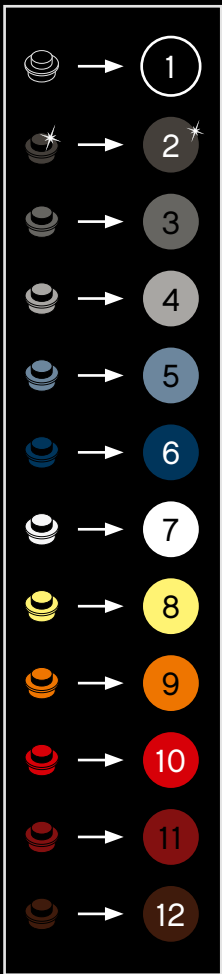

A

B

C

Legend for the board game pieces:

- 1: White piece with a crown icon
- 2: White piece with a crown icon and a star
- 3: Grey piece with a crown icon
- 4: Grey piece with a crown icon
- 5: Blue piece with a crown icon
- 6: Blue piece with a crown icon
- 7: White piece with a crown icon
- 8: Yellow piece with a crown icon
- 9: Orange piece with a crown icon
- 10: Red piece with a crown icon
- 11: Red piece with a crown icon
- 12: Brown piece with a crown icon

Legend for the 12-ball puzzle:

- 1: White ball with grey top
- 2: Grey ball with white star
- 3: Grey ball with white top
- 4: Grey ball with white top and bottom
- 5: Blue ball with white top
- 6: Blue ball with white top and bottom
- 7: White ball with grey top
- 8: Yellow ball with white top
- 9: Orange ball with white top
- 10: Red ball with white top
- 11: Red ball with white top and bottom
- 12: Brown ball with white top

Legend for the numbers 1 through 12, each associated with a unique icon and color:

- 1: White icon, white circle
- 2: Grey icon with star, grey circle with star
- 3: Grey icon, grey circle
- 4: Grey icon, grey circle
- 5: Blue icon, blue circle
- 6: Blue icon, blue circle
- 7: White icon, white circle
- 8: Yellow icon, yellow circle
- 9: Orange icon, orange circle
- 10: Red icon, red circle
- 11: Red icon, red circle
- 12: Brown icon, brown circle

A

B

C

1

2

3

4

5