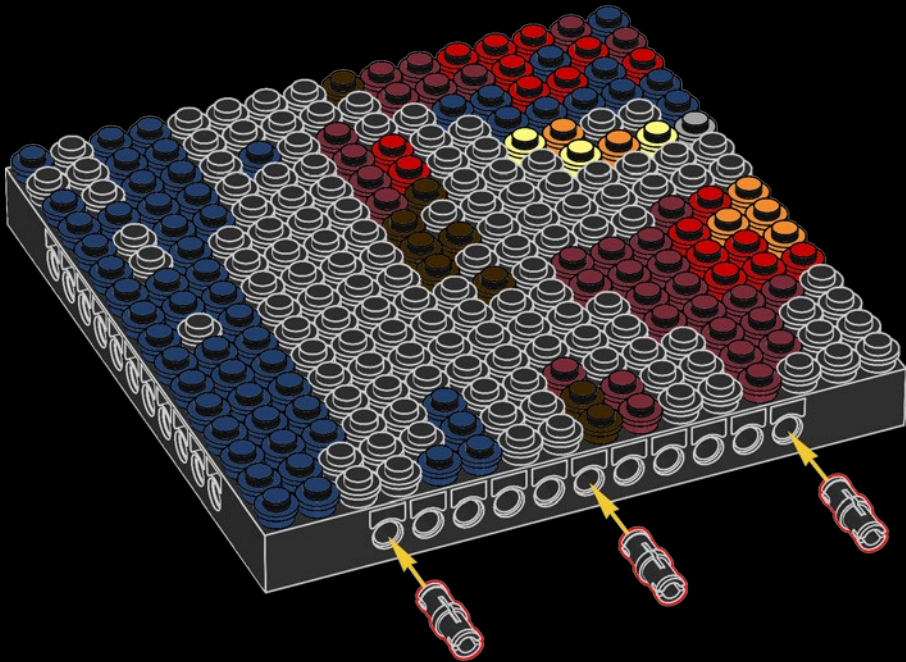

A

B

C

Legend for the board game pieces:

- 1: White piece with a crown icon
- 2: White piece with a crown icon and a star
- 3: Grey piece with a crown icon
- 4: Grey piece with a crown icon
- 5: Blue piece with a crown icon
- 6: Blue piece with a crown icon
- 7: White piece with a crown icon
- 8: Yellow piece with a crown icon
- 9: Orange piece with a crown icon
- 10: Red piece with a crown icon
- 11: Red piece with a crown icon
- 12: Brown piece with a crown icon

Legend for the 12-ball puzzle:

- 1: White ball with grey top
- 2: Grey ball with white star
- 3: Grey ball with white top
- 4: Grey ball with white top and bottom
- 5: Blue ball with white top
- 6: Blue ball with white top and bottom
- 7: White ball with grey top
- 8: Yellow ball with white top
- 9: Orange ball with white top
- 10: Red ball with white top
- 11: Red ball with white top and bottom
- 12: Brown ball with white top