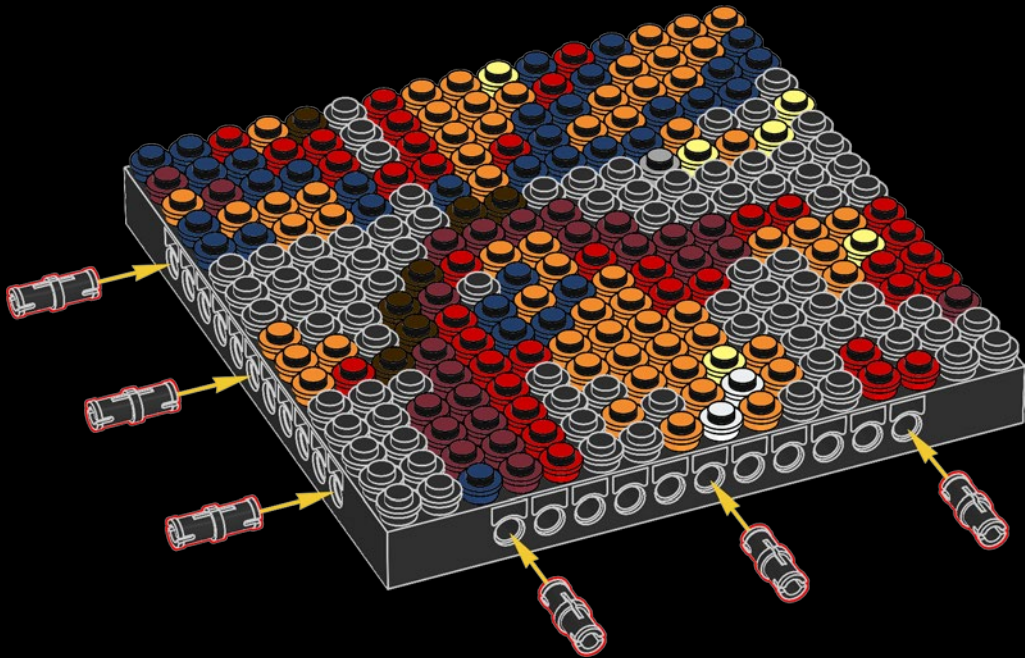

A

B

C

Legend for the board game pieces:

- 1: White piece with a crown icon
- 2: White piece with a crown icon and a star
- 3: Grey piece with a crown icon
- 4: Grey piece with a crown icon
- 5: Blue piece with a crown icon
- 6: Blue piece with a crown icon
- 7: White piece with a crown icon
- 8: Yellow piece with a crown icon
- 9: Orange piece with a crown icon
- 10: Red piece with a crown icon
- 11: Red piece with a crown icon
- 12: Brown piece with a crown icon

Legend for the 12-ball puzzle:

- 1: White ball with grey top
- 2: Grey ball with white star
- 3: Grey ball with white top
- 4: Grey ball with white top and bottom
- 5: Blue ball with white top
- 6: Blue ball with white top and bottom
- 7: White ball with grey top
- 8: Yellow ball with white top
- 9: Orange ball with white top
- 10: Red ball with white top
- 11: Red ball with white top and bottom
- 12: Brown ball with white top