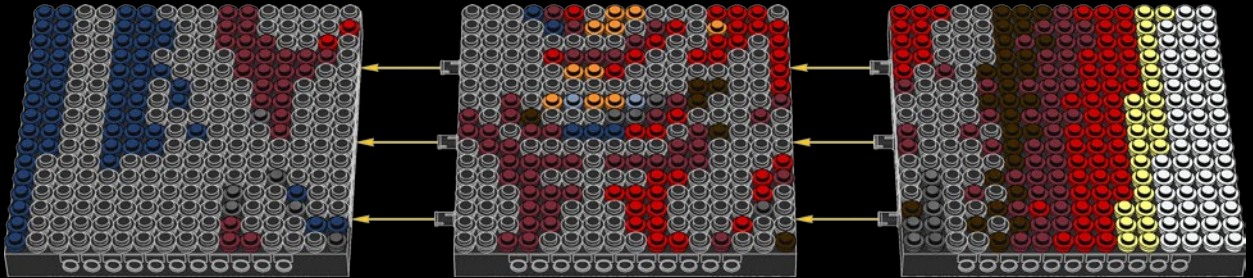

A

B

C

Legend for the board game pieces:

- 1: White piece with a crown icon
- 2: White piece with a crown icon and a star
- 3: Grey piece with a crown icon
- 4: Grey piece with a crown icon
- 5: Blue piece with a crown icon
- 6: Blue piece with a crown icon
- 7: White piece with a crown icon
- 8: Yellow piece with a crown icon
- 9: Orange piece with a crown icon
- 10: Red piece with a crown icon
- 11: Red piece with a crown icon
- 12: Brown piece with a crown icon

Legend for the 12-ball puzzle:

- 1: White ball with grey top
- 2: Grey ball with white star
- 3: Grey ball with white top
- 4: Grey ball with white top and bottom
- 5: Blue ball with white top
- 6: Blue ball with white top and bottom
- 7: White ball with grey top
- 8: Yellow ball with white top
- 9: Orange ball with white top
- 10: Red ball with white top
- 11: Red ball with white top and bottom
- 12: Brown ball with white top