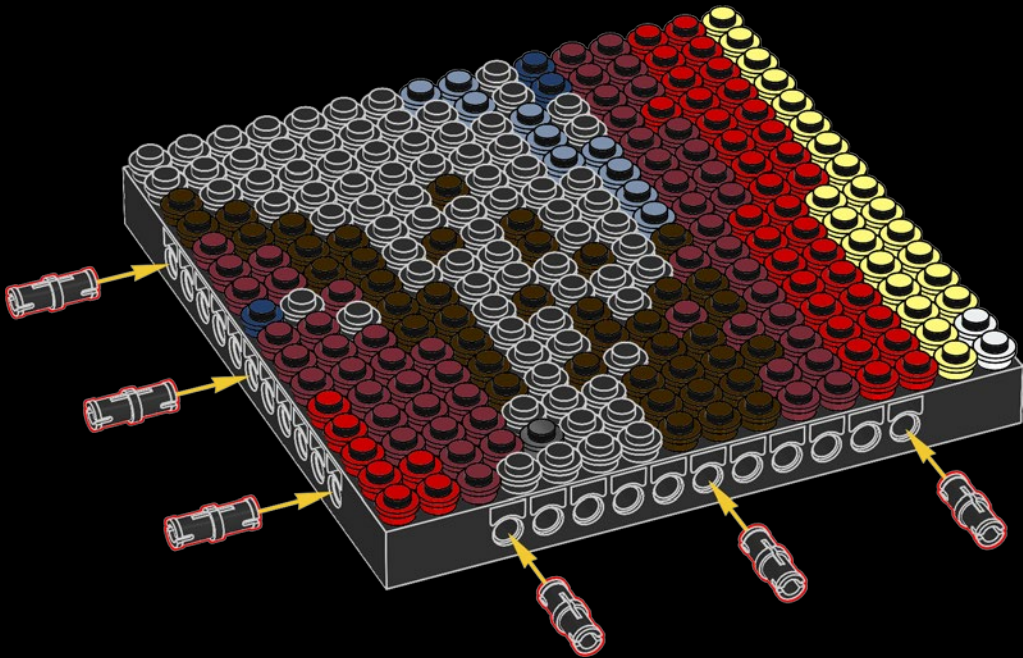

A

B

C

Legend for the board game pieces:

- 1: White piece with a crown icon
- 2: White piece with a crown icon and a star
- 3: Grey piece with a crown icon
- 4: Grey piece with a crown icon
- 5: Blue piece with a crown icon
- 6: Blue piece with a crown icon
- 7: White piece with a crown icon
- 8: Yellow piece with a crown icon
- 9: Orange piece with a crown icon
- 10: Red piece with a crown icon
- 11: Red piece with a crown icon
- 12: Brown piece with a crown icon

Legend for the 12-ball puzzle:

- 1: White ball with grey top
- 2: Grey ball with white star
- 3: Grey ball with white top
- 4: Grey ball with white top and bottom
- 5: Blue ball with white top
- 6: Blue ball with white top and bottom
- 7: White ball with grey top
- 8: Yellow ball with white top
- 9: Orange ball with white top
- 10: Red ball with white top
- 11: Red ball with white top and bottom
- 12: Brown ball with white top