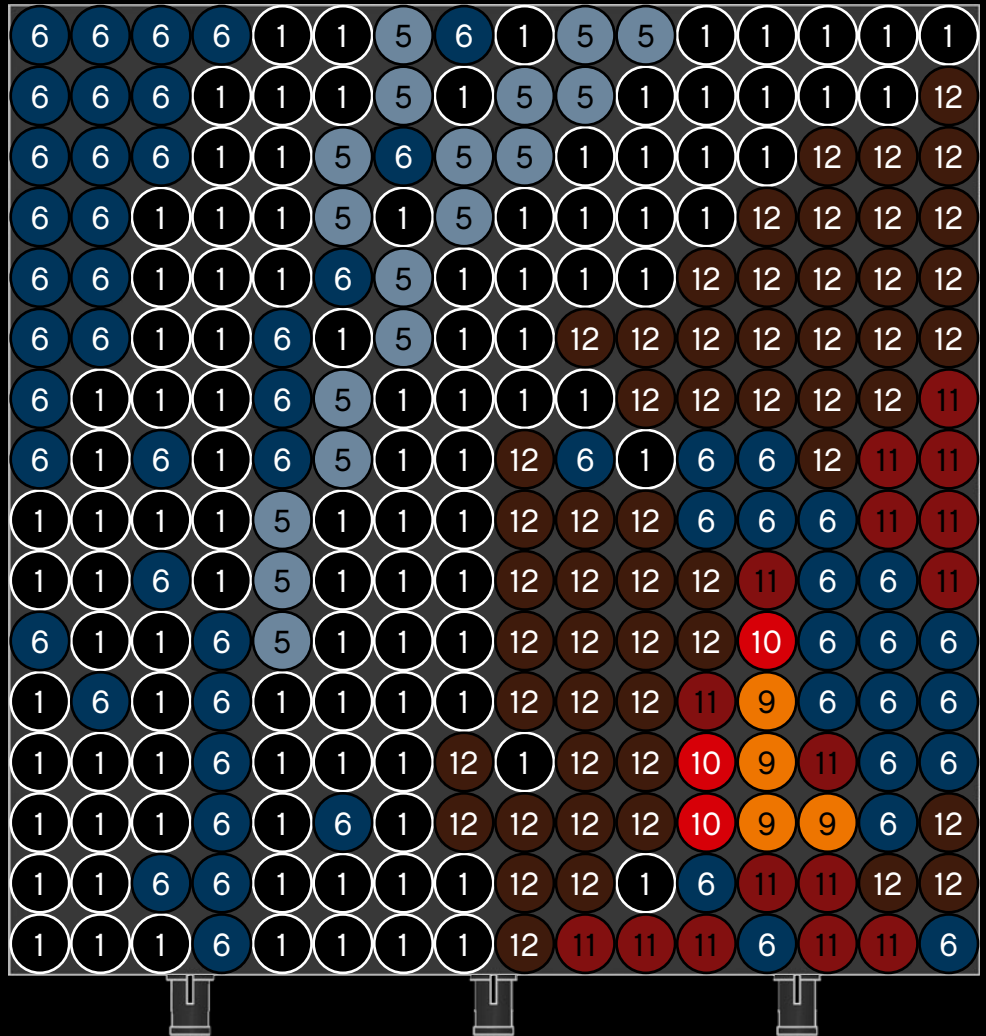

A

B

C

Legend for the board game pieces:

- 1: White piece with a crown icon
- 2: White piece with a crown icon and a star
- 3: Grey piece with a crown icon
- 4: Grey piece with a crown icon
- 5: Blue piece with a crown icon
- 6: Blue piece with a crown icon
- 7: White piece with a crown icon
- 8: Yellow piece with a crown icon
- 9: Orange piece with a crown icon
- 10: Red piece with a crown icon
- 11: Red piece with a crown icon
- 12: Brown piece with a crown icon

Legend for the 12-ball puzzle:

- 1: White ball with grey top
- 2: Grey ball with white star
- 3: Grey ball with white top
- 4: Grey ball with white top and bottom
- 5: Blue ball with white top
- 6: Blue ball with white top and bottom
- 7: White ball with grey top
- 8: Yellow ball with white top
- 9: Orange ball with white top
- 10: Red ball with white top
- 11: Red ball with white top and bottom
- 12: Brown ball with white top

Legend for the numbers 1 through 12, each associated with a unique icon and color:

- 1: White icon, white circle
- 2: Grey icon with star, grey circle with star
- 3: Grey icon, grey circle
- 4: Grey icon, grey circle
- 5: Blue icon, blue circle
- 6: Blue icon, blue circle
- 7: White icon, white circle
- 8: Yellow icon, yellow circle
- 9: Orange icon, orange circle
- 10: Red icon, red circle
- 11: Red icon, red circle
- 12: Brown icon, brown circle