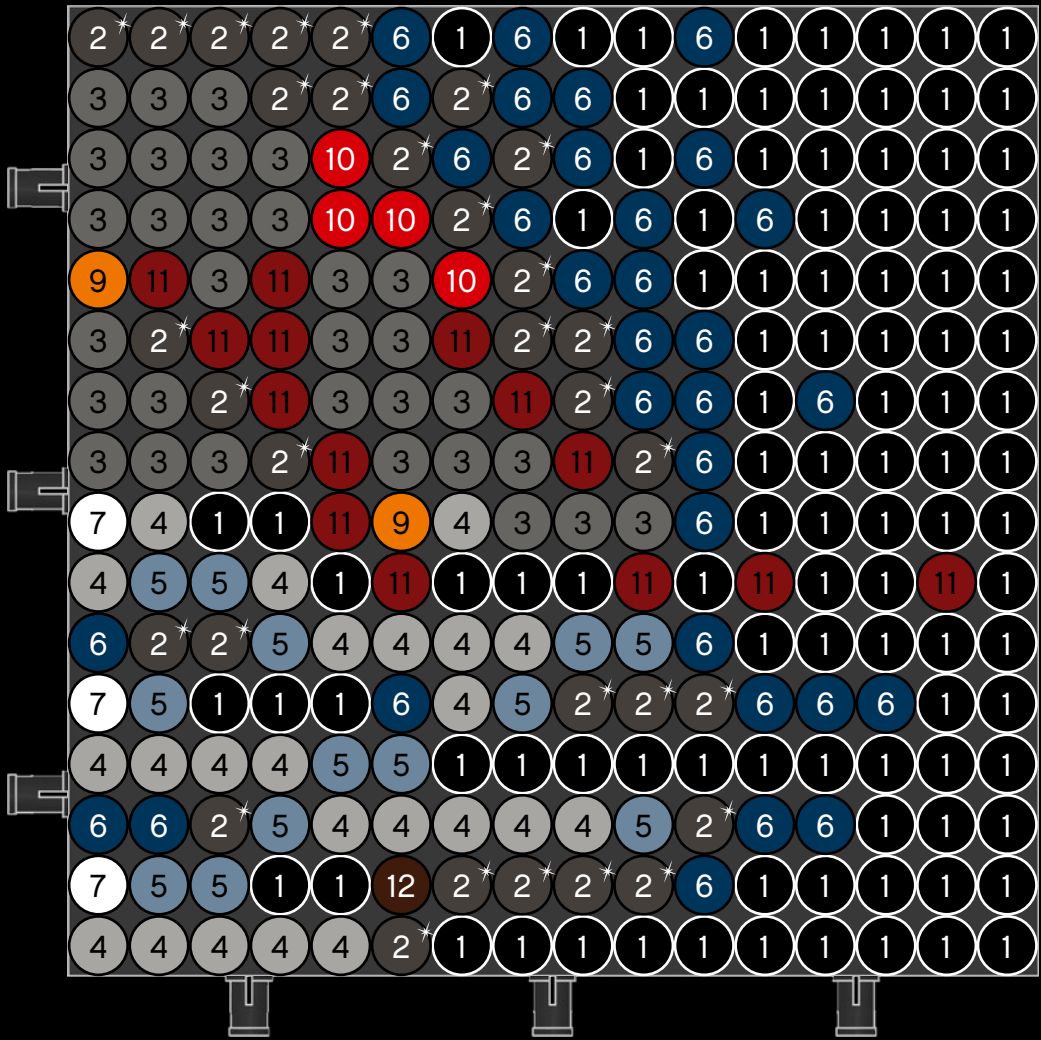

A

B

C

Legend for the board game pieces:

- 1: White piece with a crown icon
- 2: White piece with a crown icon and a star
- 3: Grey piece with a crown icon
- 4: Grey piece with a crown icon
- 5: Blue piece with a crown icon
- 6: Blue piece with a crown icon
- 7: White piece with a crown icon
- 8: Yellow piece with a crown icon
- 9: Orange piece with a crown icon
- 10: Red piece with a crown icon
- 11: Red piece with a crown icon
- 12: Brown piece with a crown icon

Legend for the 12-ball puzzle:

- 1: White ball with grey top
- 2: Grey ball with white star
- 3: Grey ball with white top
- 4: Grey ball with white top and bottom
- 5: Blue ball with white top
- 6: Blue ball with white top and bottom
- 7: White ball with grey top
- 8: Yellow ball with white top
- 9: Orange ball with white top
- 10: Red ball with white top
- 11: Red ball with white top and bottom
- 12: Brown ball with white top

Legend for the numbers 1 through 12, each associated with a unique icon and color:

- 1: White icon, white circle
- 2: Grey icon with star, grey circle with star
- 3: Grey icon, grey circle
- 4: Grey icon, grey circle
- 5: Blue icon, blue circle
- 6: Blue icon, blue circle
- 7: White icon, white circle
- 8: Yellow icon, yellow circle
- 9: Orange icon, orange circle
- 10: Red icon, red circle
- 11: Red icon, red circle
- 12: Brown icon, brown circle