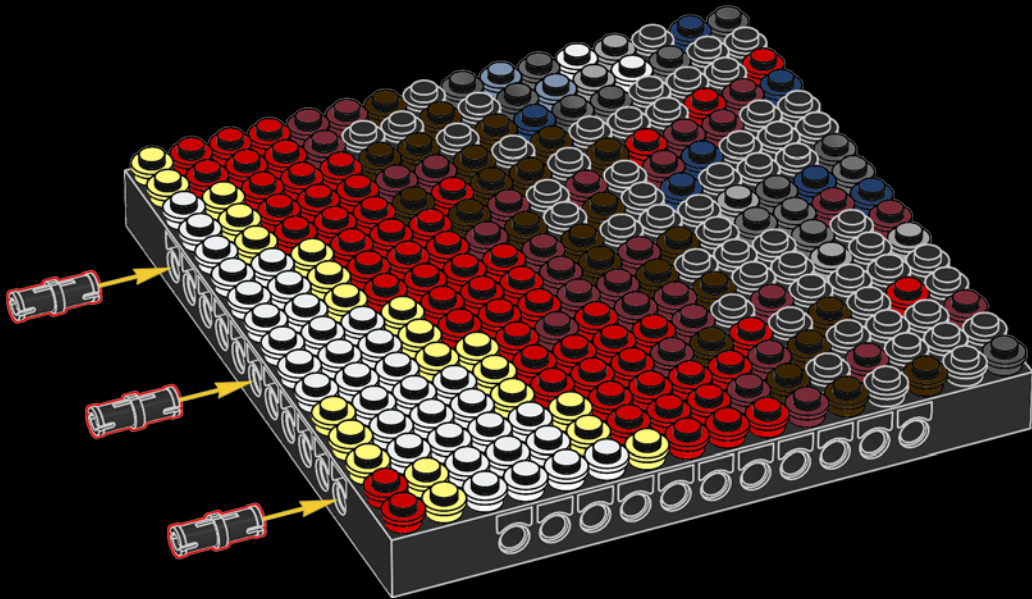

Legend for the 12-ball puzzle:

- 1: White ball with grey top
- 2: Grey ball with white star
- 3: Grey ball with white top
- 4: Grey ball with white top and bottom
- 5: Blue ball with white top
- 6: Blue ball with white top and bottom
- 7: White ball with grey top
- 8: Yellow ball with white top
- 9: Orange ball with white top
- 10: Red ball with white top
- 11: Red ball with white top and bottom
- 12: Brown ball with white top

Legend for the numbers 1 through 12, each associated with a unique icon and color:

- 1: White icon, white circle
- 2: Grey icon with star, grey circle with star
- 3: Grey icon, grey circle
- 4: Grey icon, grey circle
- 5: Blue icon, blue circle
- 6: Blue icon, blue circle
- 7: White icon, white circle
- 8: Yellow icon, yellow circle
- 9: Orange icon, orange circle
- 10: Red icon, red circle
- 11: Red icon, red circle
- 12: Brown icon, brown circle