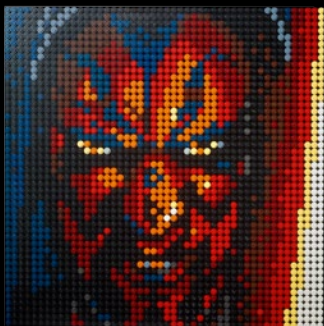

A

B

C

Legend for the board game pieces:

- 1: White piece with a crown icon
- 2: White piece with a crown icon and a star
- 3: Grey piece with a crown icon
- 4: Grey piece with a crown icon
- 5: Blue piece with a crown icon
- 6: Blue piece with a crown icon
- 7: White piece with a crown icon
- 8: Yellow piece with a crown icon
- 9: Orange piece with a crown icon
- 10: Red piece with a crown icon
- 11: Red piece with a crown icon
- 12: Brown piece with a crown icon

Legend for the 12-ball puzzle:

- 1: White ball with grey top
- 2: Grey ball with white star
- 3: Grey ball with white top
- 4: Grey ball with white top and bottom
- 5: Blue ball with white top
- 6: Blue ball with white top and bottom
- 7: White ball with grey top
- 8: Yellow ball with white top
- 9: Orange ball with white top
- 10: Red ball with white top
- 11: Red ball with white top and bottom
- 12: Brown ball with white top