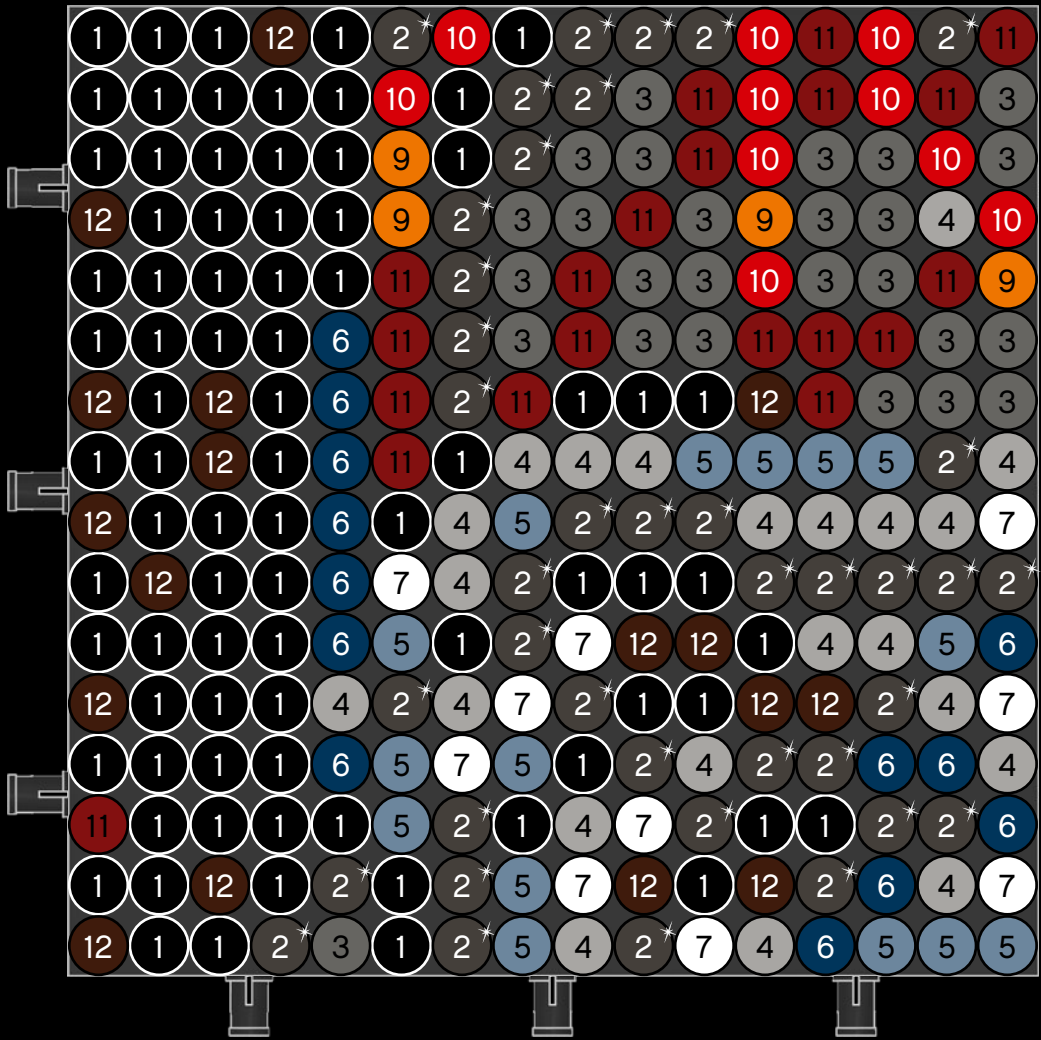

A

B

C

Legend for the board game pieces:

- 1: White piece with a crown icon
- 2: White piece with a crown icon and a star
- 3: Grey piece with a crown icon
- 4: Grey piece with a crown icon
- 5: Blue piece with a crown icon
- 6: Blue piece with a crown icon
- 7: White piece with a crown icon
- 8: Yellow piece with a crown icon
- 9: Orange piece with a crown icon
- 10: Red piece with a crown icon
- 11: Red piece with a crown icon
- 12: Brown piece with a crown icon

Legend for the 12-ball puzzle:

- 1: White ball with grey top
- 2: Grey ball with white star
- 3: Grey ball with white top
- 4: Grey ball with white top and bottom
- 5: Blue ball with white top
- 6: Blue ball with white top and bottom
- 7: White ball with grey top
- 8: Yellow ball with white top
- 9: Orange ball with white top
- 10: Red ball with white top
- 11: Red ball with white top and bottom
- 12: Brown ball with white top

Legend for the numbers 1 through 12, each associated with a unique icon and color:

- 1: White icon, white circle
- 2: Grey icon with star, grey circle with star
- 3: Grey icon, grey circle
- 4: Grey icon, grey circle
- 5: Blue icon, blue circle
- 6: Blue icon, blue circle
- 7: White icon, white circle
- 8: Yellow icon, yellow circle
- 9: Orange icon, orange circle
- 10: Red icon, red circle
- 11: Red icon, red circle
- 12: Brown icon, brown circle