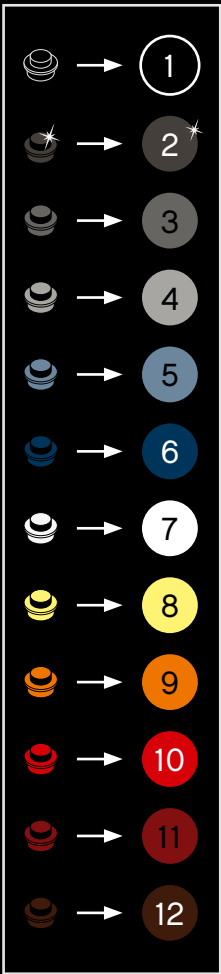

A

B

C

Legend for the board game pieces:

- 1: White piece with a crown icon
- 2: White piece with a crown icon and a star
- 3: Grey piece with a crown icon
- 4: Grey piece with a crown icon
- 5: Blue piece with a crown icon
- 6: Blue piece with a crown icon
- 7: White piece with a crown icon
- 8: Yellow piece with a crown icon
- 9: Orange piece with a crown icon
- 10: Red piece with a crown icon
- 11: Red piece with a crown icon
- 12: Brown piece with a crown icon

Legend for the 12-ball puzzle:

- 1: White ball with grey top
- 2: Grey ball with white star
- 3: Grey ball with white top
- 4: Grey ball with white top and bottom
- 5: Blue ball with white top
- 6: Blue ball with white top and bottom
- 7: White ball with grey top
- 8: Yellow ball with white top
- 9: Orange ball with white top
- 10: Red ball with white top
- 11: Red ball with white top and bottom
- 12: Brown ball with white top

Legend for the numbers 1 through 12, each associated with a unique icon and color:

- 1: White icon, white circle
- 2: Grey icon with star, grey circle with star
- 3: Grey icon, grey circle
- 4: Grey icon, grey circle
- 5: Blue icon, blue circle
- 6: Blue icon, blue circle
- 7: White icon, white circle
- 8: Yellow icon, yellow circle
- 9: Orange icon, orange circle
- 10: Red icon, red circle
- 11: Red icon, red circle
- 12: Brown icon, brown circle