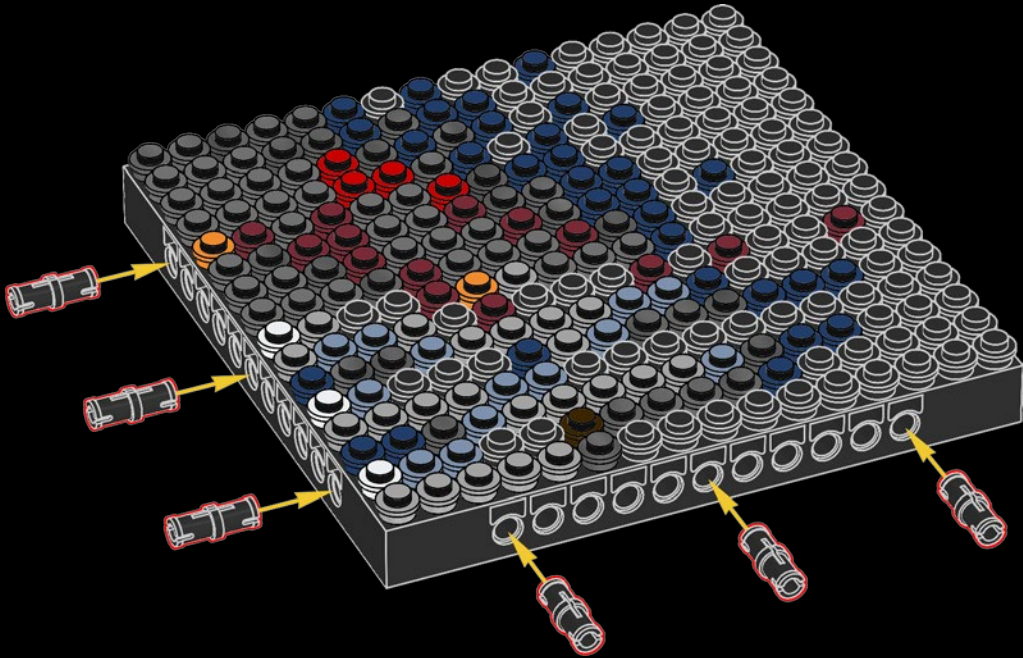

A

B

C

Legend for the board game pieces:

- 1: White piece with a crown icon
- 2: White piece with a crown icon and a star
- 3: Grey piece with a crown icon
- 4: Grey piece with a crown icon
- 5: Blue piece with a crown icon
- 6: Blue piece with a crown icon
- 7: White piece with a crown icon
- 8: Yellow piece with a crown icon
- 9: Orange piece with a crown icon
- 10: Red piece with a crown icon
- 11: Red piece with a crown icon
- 12: Brown piece with a crown icon

Legend for the 12-ball puzzle:

- 1: White ball with grey top
- 2: Grey ball with white star
- 3: Grey ball with white top
- 4: Grey ball with white top and bottom
- 5: Blue ball with white top
- 6: Blue ball with white top and bottom
- 7: White ball with grey top
- 8: Yellow ball with white top
- 9: Orange ball with white top
- 10: Red ball with white top
- 11: Red ball with white top and bottom
- 12: Brown ball with white top