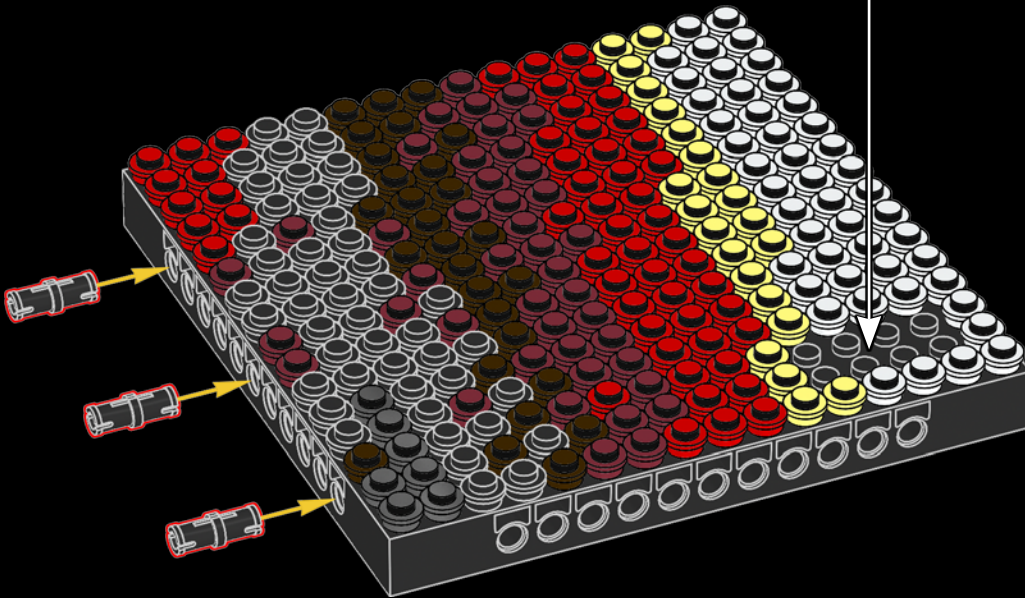

A

B

C

Legend for the board game pieces:

- 1: White piece with a crown icon
- 2: White piece with a crown icon and a star
- 3: Grey piece with a crown icon
- 4: Grey piece with a crown icon
- 5: Blue piece with a crown icon
- 6: Blue piece with a crown icon
- 7: White piece with a crown icon
- 8: Yellow piece with a crown icon
- 9: Orange piece with a crown icon
- 10: Red piece with a crown icon
- 11: Red piece with a crown icon
- 12: Brown piece with a crown icon

Legend for the 12-ball puzzle:

- 1: White ball with grey top
- 2: Grey ball with white star
- 3: Grey ball with white top
- 4: Grey ball with white top and bottom
- 5: Blue ball with white top
- 6: Blue ball with white top and bottom
- 7: White ball with grey top
- 8: Yellow ball with white top
- 9: Orange ball with white top
- 10: Red ball with white top
- 11: Red ball with white top and bottom
- 12: Brown ball with white top