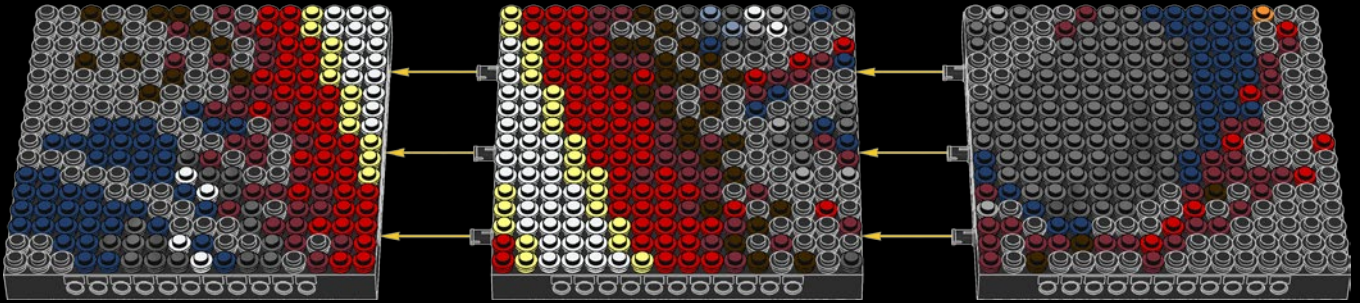

Legend for the 12-ball puzzle:

- 1: White ball with grey top
- 2: Grey ball with white star
- 3: Grey ball with white top
- 4: Grey ball with white top and bottom
- 5: Blue ball with white top
- 6: Blue ball with white top and bottom
- 7: White ball with grey top
- 8: Yellow ball with white top
- 9: Orange ball with white top
- 10: Red ball with white top
- 11: Red ball with white top and bottom
- 12: Brown ball with white top

Legend for the numbers 1 through 12, each associated with a unique icon and color:

- 1: White icon, white circle
- 2: Grey icon with star, grey circle with star
- 3: Grey icon, grey circle
- 4: Grey icon, grey circle
- 5: Blue icon, blue circle
- 6: Blue icon, blue circle
- 7: White icon, white circle
- 8: Yellow icon, yellow circle
- 9: Orange icon, orange circle
- 10: Red icon, red circle
- 11: Red icon, red circle
- 12: Brown icon, brown circle