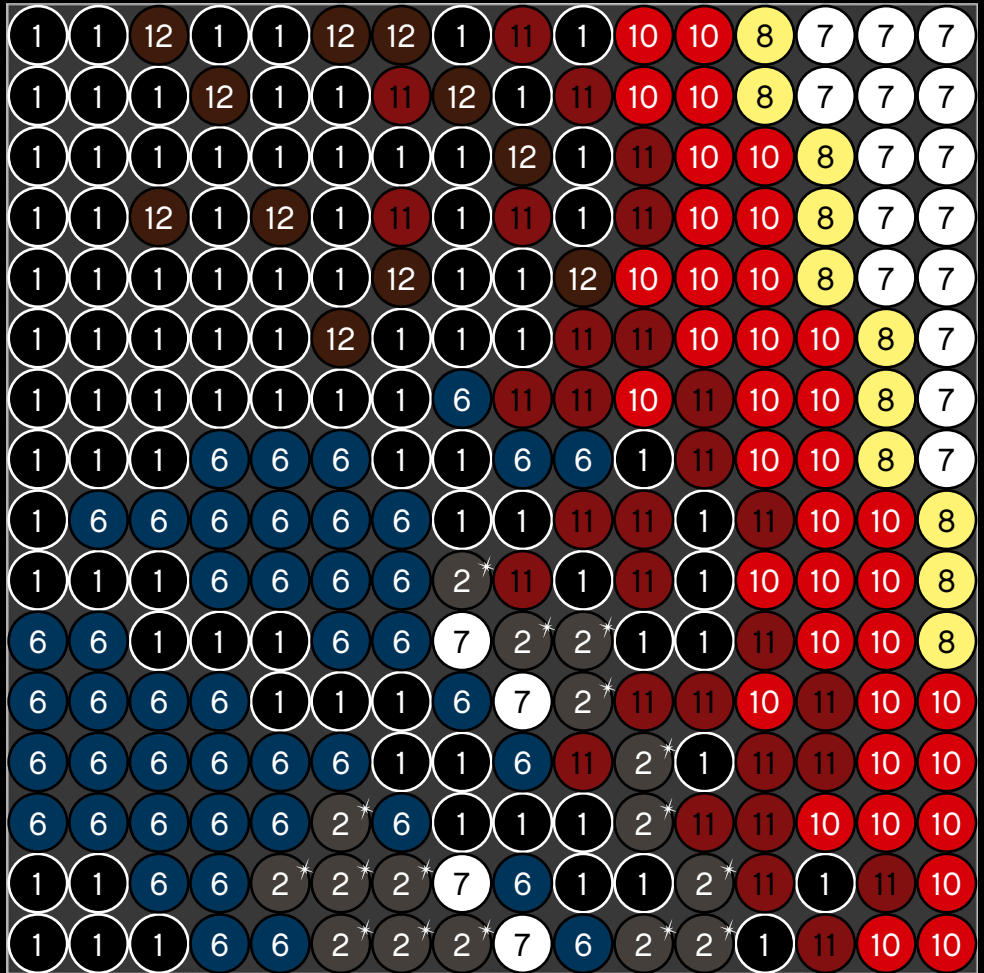

A

B

C

Legend for the board game pieces:

- 1: White piece with a crown icon
- 2: White piece with a crown icon and a star
- 3: Grey piece with a crown icon
- 4: Grey piece with a crown icon
- 5: Blue piece with a crown icon
- 6: Blue piece with a crown icon
- 7: White piece with a crown icon
- 8: Yellow piece with a crown icon
- 9: Orange piece with a crown icon
- 10: Red piece with a crown icon
- 11: Red piece with a crown icon
- 12: Brown piece with a crown icon

Legend for the 12-ball puzzle:

- 1: White ball with grey top
- 2: Grey ball with white star
- 3: Grey ball with white top
- 4: Grey ball with white top and bottom
- 5: Blue ball with white top
- 6: Blue ball with white top and bottom
- 7: White ball with grey top
- 8: Yellow ball with white top
- 9: Orange ball with white top
- 10: Red ball with white top
- 11: Red ball with white top and bottom
- 12: Brown ball with white top

Legend for the numbers 1 through 12, each associated with a unique icon and color:

- 1: White icon, white circle
- 2: Grey icon with star, grey circle with star
- 3: Grey icon, grey circle
- 4: Grey icon, grey circle
- 5: Blue icon, blue circle
- 6: Blue icon, blue circle
- 7: White icon, white circle
- 8: Yellow icon, yellow circle
- 9: Orange icon, orange circle
- 10: Red icon, red circle
- 11: Red icon, red circle
- 12: Brown icon, brown circle

A

B

C

1

2

3

4

5