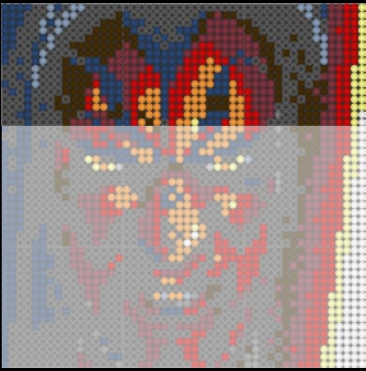

A

B

C

Legend for the board game pieces:

- 1: White piece with a crown icon
- 2: White piece with a crown icon and a star
- 3: Grey piece with a crown icon
- 4: Grey piece with a crown icon
- 5: Blue piece with a crown icon
- 6: Blue piece with a crown icon
- 7: White piece with a crown icon
- 8: Yellow piece with a crown icon
- 9: Orange piece with a crown icon
- 10: Red piece with a crown icon
- 11: Red piece with a crown icon
- 12: Brown piece with a crown icon

Legend for the 12-ball puzzle:

- 1: White ball with grey top
- 2: Grey ball with white star
- 3: Grey ball with white top
- 4: Grey ball with white top and bottom
- 5: Blue ball with white top
- 6: Blue ball with white top and bottom
- 7: White ball with grey top
- 8: Yellow ball with white top
- 9: Orange ball with white top
- 10: Red ball with white top
- 11: Red ball with white top and bottom
- 12: Brown ball with white top

Legend for the numbers 1 through 12, each associated with a unique icon and color:

- 1: White icon, white circle
- 2: Grey icon with star, grey circle with star
- 3: Grey icon, grey circle
- 4: Grey icon, grey circle
- 5: Blue icon, blue circle
- 6: Blue icon, blue circle
- 7: White icon, white circle
- 8: Yellow icon, yellow circle
- 9: Orange icon, orange circle
- 10: Red icon, red circle
- 11: Red icon, red circle
- 12: Brown icon, brown circle