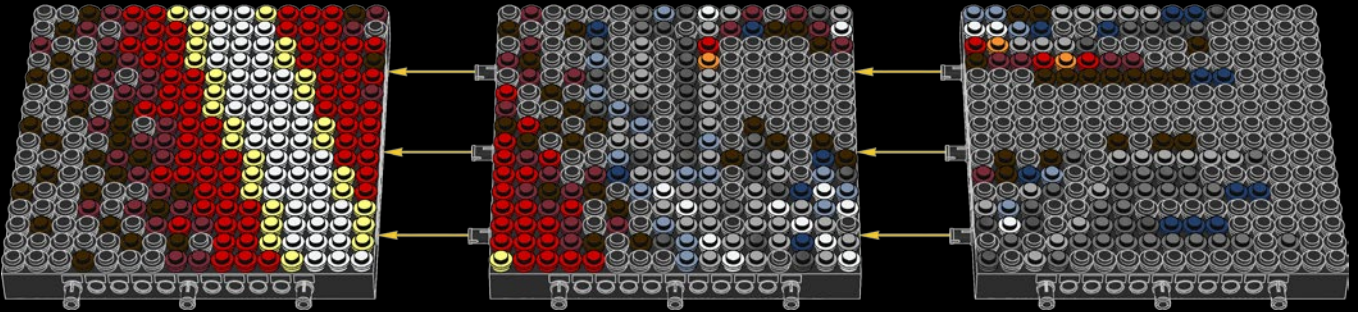

A

B

C

Legend for the board game pieces:

- 1: White piece with a crown icon
- 2: White piece with a crown icon and a star
- 3: Grey piece with a crown icon
- 4: Grey piece with a crown icon
- 5: Blue piece with a crown icon
- 6: Blue piece with a crown icon
- 7: White piece with a crown icon
- 8: Yellow piece with a crown icon
- 9: Orange piece with a crown icon
- 10: Red piece with a crown icon
- 11: Red piece with a crown icon
- 12: Brown piece with a crown icon

Legend for the 12-ball puzzle:

- 1: White ball with grey top
- 2: Grey ball with white star
- 3: Grey ball with white top
- 4: Grey ball with white top and bottom
- 5: Blue ball with white top
- 6: Blue ball with white top and bottom
- 7: White ball with grey top
- 8: Yellow ball with white top
- 9: Orange ball with white top
- 10: Red ball with white top
- 11: Red ball with white top and bottom
- 12: Brown ball with white top

Legend for the numbers 1 through 12, each associated with a unique icon and color:

- 1: White icon, white circle
- 2: Grey icon with star, grey circle with star
- 3: Grey icon, grey circle
- 4: Grey icon, grey circle
- 5: Blue icon, blue circle
- 6: Blue icon, blue circle
- 7: White icon, white circle
- 8: Yellow icon, yellow circle
- 9: Orange icon, orange circle
- 10: Red icon, red circle
- 11: Red icon, red circle
- 12: Brown icon, brown circle