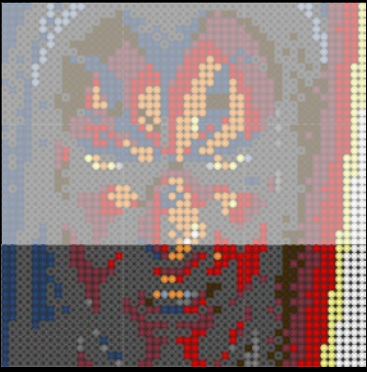

A

B

C

Legend for the board game pieces:

- 1: White piece with a crown icon
- 2: White piece with a crown icon and a star
- 3: Grey piece with a crown icon
- 4: Grey piece with a crown icon
- 5: Blue piece with a crown icon
- 6: Blue piece with a crown icon
- 7: White piece with a crown icon
- 8: Yellow piece with a crown icon
- 9: Orange piece with a crown icon
- 10: Red piece with a crown icon
- 11: Red piece with a crown icon
- 12: Brown piece with a crown icon

Legend for the 12-ball puzzle:

- 1: White ball with grey top
- 2: Grey ball with white star
- 3: Grey ball with white top
- 4: Grey ball with white top and bottom
- 5: Blue ball with white top
- 6: Blue ball with white top and bottom
- 7: White ball with grey top
- 8: Yellow ball with white top
- 9: Orange ball with white top
- 10: Red ball with white top
- 11: Red ball with white top and bottom
- 12: Brown ball with white top

Legend for the numbers 1 through 12, each associated with a unique icon and color:

- 1: White icon, white circle
- 2: Grey icon with star, grey circle with star
- 3: Grey icon, grey circle
- 4: Grey icon, grey circle
- 5: Blue icon, blue circle
- 6: Blue icon, blue circle
- 7: White icon, white circle
- 8: Yellow icon, yellow circle
- 9: Orange icon, orange circle
- 10: Red icon, red circle
- 11: Red icon, red circle
- 12: Brown icon, brown circle