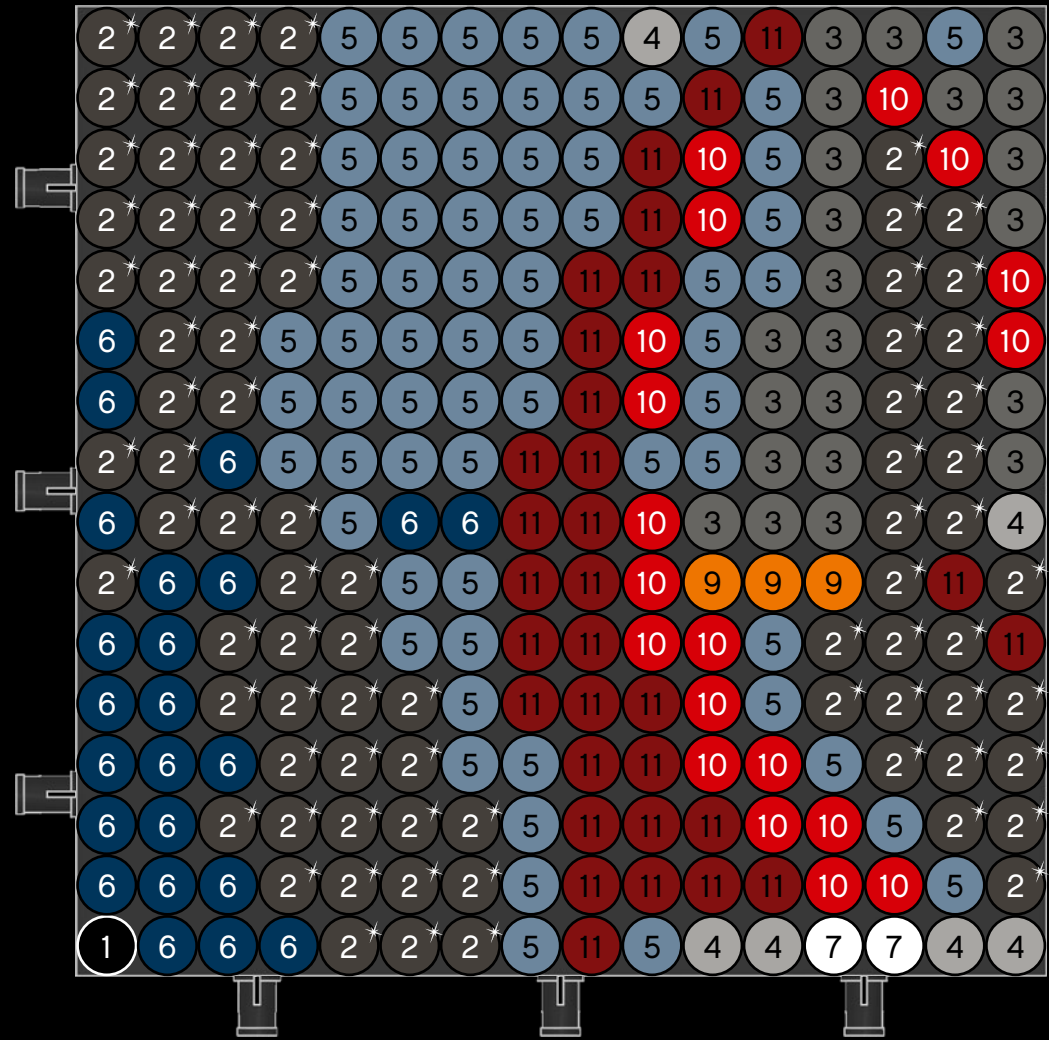

A

B

C

Legend for the board game pieces:

- 1: White piece with a crown icon
- 2: White piece with a crown icon and a star
- 3: Grey piece with a crown icon
- 4: Grey piece with a crown icon
- 5: Blue piece with a crown icon
- 6: Blue piece with a crown icon
- 7: White piece with a crown icon
- 8: Yellow piece with a crown icon
- 9: Orange piece with a crown icon
- 10: Red piece with a crown icon
- 11: Red piece with a crown icon
- 12: Brown piece with a crown icon

Legend for the 12-ball puzzle:

- 1: White ball with grey top
- 2: Grey ball with white star
- 3: Grey ball with white top
- 4: Grey ball with white top and bottom
- 5: Blue ball with white top
- 6: Blue ball with white top and bottom
- 7: White ball with grey top
- 8: Yellow ball with white top
- 9: Orange ball with white top
- 10: Red ball with white top
- 11: Red ball with white top and bottom
- 12: Brown ball with white top

Legend for the numbers 1 through 12, each associated with a unique icon and color:

- 1: White icon, white circle
- 2: Grey icon with star, grey circle with star
- 3: Grey icon, grey circle
- 4: Grey icon, grey circle
- 5: Blue icon, blue circle
- 6: Blue icon, blue circle
- 7: White icon, white circle
- 8: Yellow icon, yellow circle
- 9: Orange icon, orange circle
- 10: Red icon, red circle
- 11: Red icon, red circle
- 12: Brown icon, brown circle