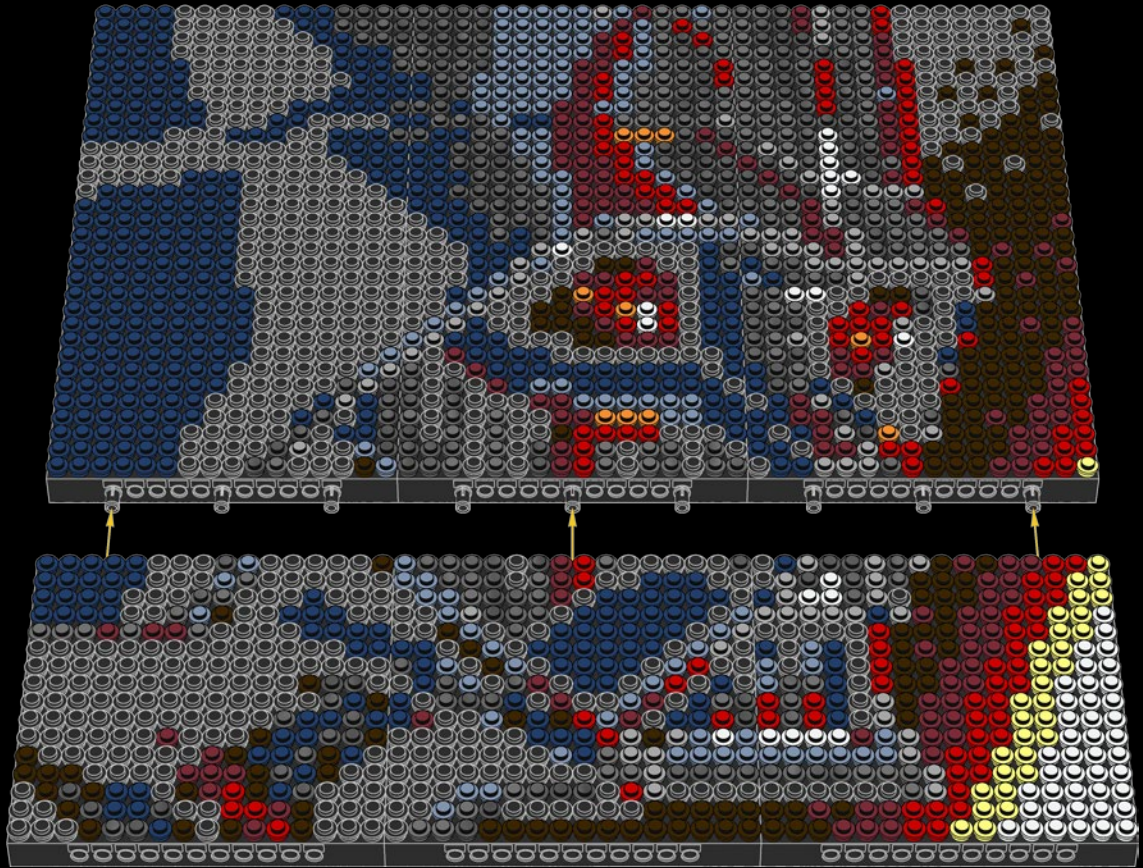

A

B

C

Legend for the board game pieces:

- 1: White piece with a crown icon
- 2: White piece with a crown icon and a star
- 3: Grey piece with a crown icon
- 4: Grey piece with a crown icon
- 5: Blue piece with a crown icon
- 6: Blue piece with a crown icon
- 7: White piece with a crown icon
- 8: Yellow piece with a crown icon
- 9: Orange piece with a crown icon
- 10: Red piece with a crown icon
- 11: Red piece with a crown icon
- 12: Brown piece with a crown icon

Legend for the 12-ball puzzle:

- 1: White ball with grey top
- 2: Grey ball with white star
- 3: Grey ball with white top
- 4: Grey ball with white top and bottom
- 5: Blue ball with white top
- 6: Blue ball with white top and bottom
- 7: White ball with grey top
- 8: Yellow ball with white top
- 9: Orange ball with white top
- 10: Red ball with white top
- 11: Red ball with white top and bottom
- 12: Brown ball with white top

Legend for the numbers 1 through 12, each associated with a unique icon and color:

- 1: White icon, white circle
- 2: Grey icon with star, grey circle with star
- 3: Grey icon, grey circle
- 4: Grey icon, grey circle
- 5: Blue icon, blue circle
- 6: Blue icon, blue circle
- 7: White icon, white circle
- 8: Yellow icon, yellow circle
- 9: Orange icon, orange circle
- 10: Red icon, red circle
- 11: Red icon, red circle
- 12: Brown icon, brown circle