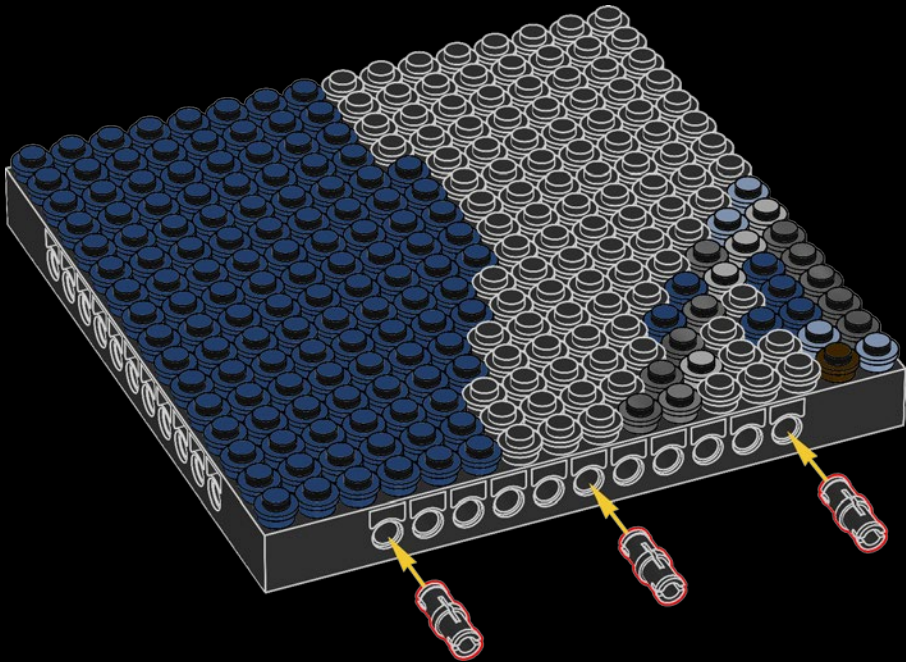

A

B

C

Legend for the board game pieces:

- 1: White piece with a crown icon
- 2: White piece with a crown icon and a star
- 3: Grey piece with a crown icon
- 4: Grey piece with a crown icon
- 5: Blue piece with a crown icon
- 6: Blue piece with a crown icon
- 7: White piece with a crown icon
- 8: Yellow piece with a crown icon
- 9: Orange piece with a crown icon
- 10: Red piece with a crown icon
- 11: Red piece with a crown icon
- 12: Brown piece with a crown icon