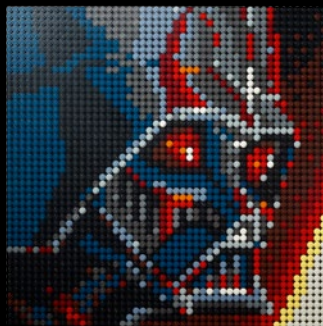

KYLO REN

APPEARANCES

Star Wars: The Force Awakens

Star Wars: The Last Jedi

Star Wars: The Rise of Skywalker

We had to get very close to Kylo Ren's face in order to make his helmet shine – otherwise you wouldn't be able to distinguish the stripes of light that run through it when you build it with LEGO® elements. The final design is a pretty tight close-up, so fans can build the shadowy areas with black pieces and all the contrasting light elements can stand out.

A

B

C

Legend for the board game pieces:

- 1: White piece with a crown icon
- 2: White piece with a crown icon and a star
- 3: Grey piece with a crown icon
- 4: Grey piece with a crown icon
- 5: Blue piece with a crown icon
- 6: Blue piece with a crown icon
- 7: White piece with a crown icon
- 8: Yellow piece with a crown icon
- 9: Orange piece with a crown icon
- 10: Red piece with a crown icon
- 11: Red piece with a crown icon
- 12: Brown piece with a crown icon