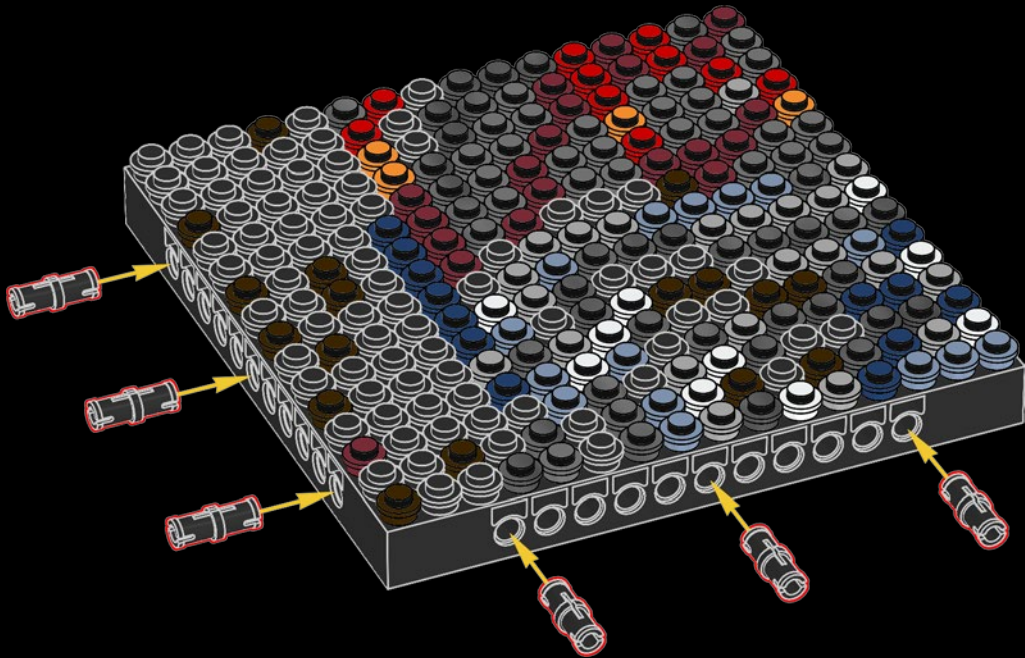

A

B

C

Legend for the board game pieces:

- 1: White piece with a crown icon
- 2: White piece with a crown icon and a star
- 3: Grey piece with a crown icon
- 4: Grey piece with a crown icon
- 5: Blue piece with a crown icon
- 6: Blue piece with a crown icon
- 7: White piece with a crown icon
- 8: Yellow piece with a crown icon
- 9: Orange piece with a crown icon
- 10: Red piece with a crown icon
- 11: Red piece with a crown icon
- 12: Brown piece with a crown icon

Legend for the 12-ball puzzle:

- 1: White ball with grey top
- 2: Grey ball with white star
- 3: Grey ball with white top
- 4: Grey ball with white top and bottom
- 5: Blue ball with white top
- 6: Blue ball with white top and bottom
- 7: White ball with grey top
- 8: Yellow ball with white top
- 9: Orange ball with white top
- 10: Red ball with white top
- 11: Red ball with white top and bottom
- 12: Brown ball with white top