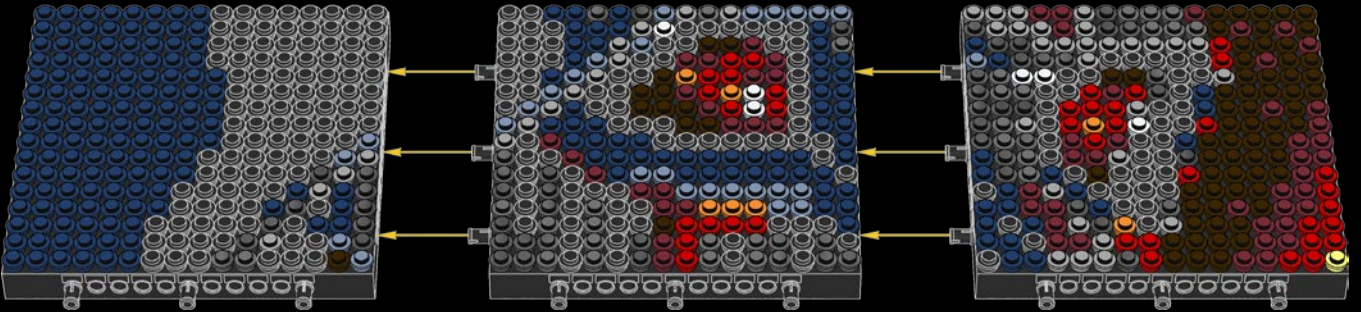

A

B

C

Legend for the board game pieces:

- 1: White piece with a crown icon
- 2: White piece with a crown icon and a star
- 3: Grey piece with a crown icon
- 4: Grey piece with a crown icon
- 5: Blue piece with a crown icon
- 6: Blue piece with a crown icon
- 7: White piece with a crown icon
- 8: Yellow piece with a crown icon
- 9: Orange piece with a crown icon
- 10: Red piece with a crown icon
- 11: Red piece with a crown icon
- 12: Brown piece with a crown icon

Legend for the 12-ball puzzle:

- 1: White ball with grey top
- 2: Grey ball with white star
- 3: Grey ball with white top
- 4: Grey ball with white top and bottom
- 5: Blue ball with white top
- 6: Blue ball with white top and bottom
- 7: White ball with grey top
- 8: Yellow ball with white top
- 9: Orange ball with white top
- 10: Red ball with white top
- 11: Red ball with white top and bottom
- 12: Brown ball with white top