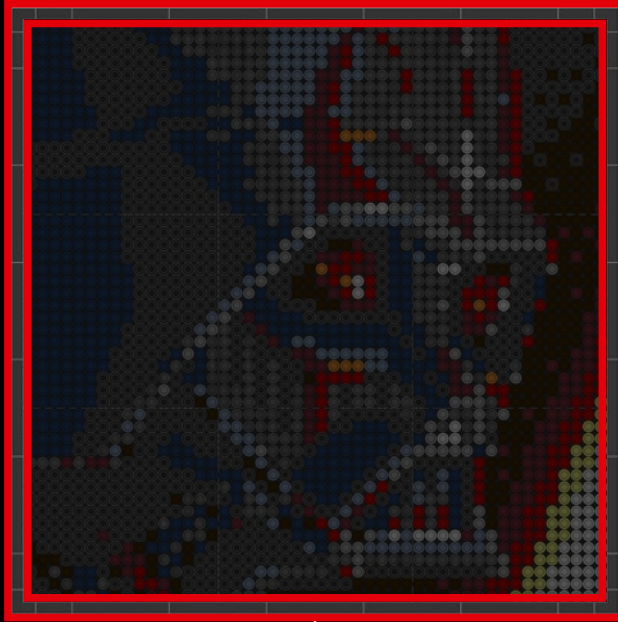

A

B

C

Legend for the board game pieces:

- 1: White piece with a crown icon
- 2: White piece with a crown icon and a star
- 3: Grey piece with a crown icon
- 4: Grey piece with a crown icon
- 5: Blue piece with a crown icon
- 6: Blue piece with a crown icon
- 7: White piece with a crown icon
- 8: Yellow piece with a crown icon
- 9: Orange piece with a crown icon
- 10: Red piece with a crown icon
- 11: Red piece with a crown icon
- 12: Brown piece with a crown icon

Legend for the 12-ball puzzle:

- 1: White ball with grey top
- 2: Grey ball with white star
- 3: Grey ball with white top
- 4: Grey ball with white top and bottom
- 5: Blue ball with white top
- 6: Blue ball with white top and bottom
- 7: White ball with grey top
- 8: Yellow ball with white top
- 9: Orange ball with white top
- 10: Red ball with white top
- 11: Red ball with white top and bottom
- 12: Brown ball with white top

Legend for the numbers 1 through 12, each associated with a unique icon and color:

- 1: White icon, white circle
- 2: Grey icon with star, grey circle with star
- 3: Grey icon, grey circle
- 4: Grey icon, grey circle
- 5: Blue icon, blue circle
- 6: Blue icon, blue circle
- 7: White icon, white circle
- 8: Yellow icon, yellow circle
- 9: Orange icon, orange circle
- 10: Red icon, red circle
- 11: Red icon, red circle
- 12: Brown icon, brown circle