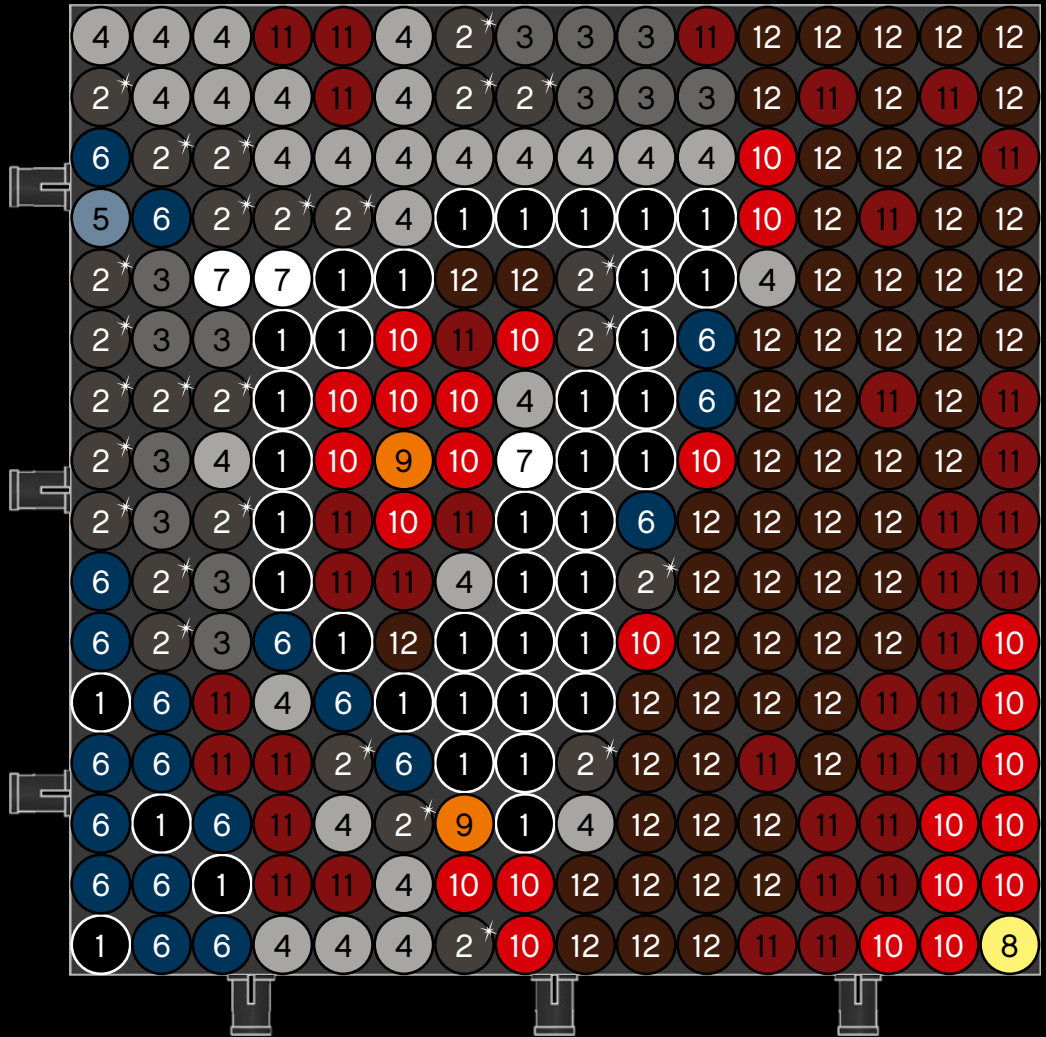

A

B

C

Legend for the board game pieces:

- 1: White piece with a crown icon
- 2: White piece with a crown icon and a star
- 3: Grey piece with a crown icon
- 4: Grey piece with a crown icon
- 5: Blue piece with a crown icon
- 6: Blue piece with a crown icon
- 7: White piece with a crown icon
- 8: Yellow piece with a crown icon
- 9: Orange piece with a crown icon
- 10: Red piece with a crown icon
- 11: Red piece with a crown icon
- 12: Brown piece with a crown icon

Legend for the 12-ball puzzle:

- 1: White ball with grey top
- 2: Grey ball with white star
- 3: Grey ball with white top
- 4: Grey ball with white top and bottom
- 5: Blue ball with white top
- 6: Blue ball with white top and bottom
- 7: White ball with grey top
- 8: Yellow ball with white top
- 9: Orange ball with white top
- 10: Red ball with white top
- 11: Red ball with white top and bottom
- 12: Brown ball with white top

Legend for the numbers 1 through 12, each associated with a unique icon and color:

- 1: White icon, white circle
- 2: Grey icon with star, grey circle with star
- 3: Grey icon, grey circle
- 4: Grey icon, grey circle
- 5: Blue icon, blue circle
- 6: Blue icon, blue circle
- 7: White icon, white circle
- 8: Yellow icon, yellow circle
- 9: Orange icon, orange circle
- 10: Red icon, red circle
- 11: Red icon, red circle
- 12: Brown icon, brown circle