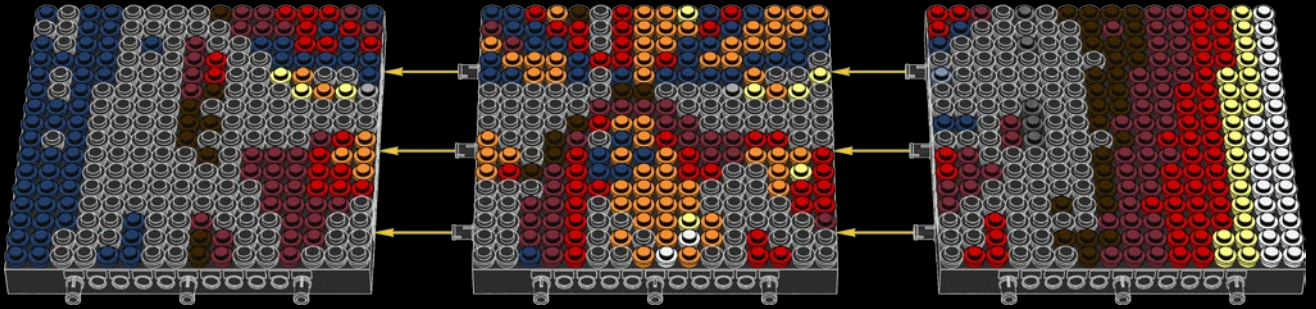

A

B

C

Legend for the board game pieces:

- 1: White piece with a crown icon
- 2: White piece with a crown icon and a star
- 3: Grey piece with a crown icon
- 4: Grey piece with a crown icon
- 5: Blue piece with a crown icon
- 6: Blue piece with a crown icon
- 7: White piece with a crown icon
- 8: Yellow piece with a crown icon
- 9: Orange piece with a crown icon
- 10: Red piece with a crown icon
- 11: Red piece with a crown icon
- 12: Brown piece with a crown icon

Legend for the 12-ball puzzle:

- 1: White ball with grey top
- 2: Grey ball with white star
- 3: Grey ball with white top
- 4: Grey ball with white top and bottom
- 5: Blue ball with white top
- 6: Blue ball with white top and bottom
- 7: White ball with grey top
- 8: Yellow ball with white top
- 9: Orange ball with white top
- 10: Red ball with white top
- 11: Red ball with white top and bottom
- 12: Brown ball with white top