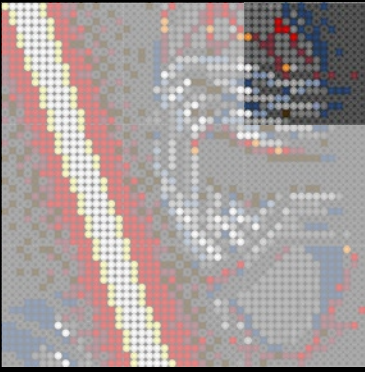

A

B

C

Legend for the board game pieces:

- 1: White piece with a crown icon
- 2: White piece with a crown icon and a star
- 3: Grey piece with a crown icon
- 4: Grey piece with a crown icon
- 5: Blue piece with a crown icon
- 6: Blue piece with a crown icon
- 7: White piece with a crown icon
- 8: Yellow piece with a crown icon
- 9: Orange piece with a crown icon
- 10: Red piece with a crown icon
- 11: Red piece with a crown icon
- 12: Brown piece with a crown icon

Legend for the 12-ball puzzle:

- 1: White ball with grey top
- 2: Grey ball with white star
- 3: Grey ball with white top
- 4: Grey ball with white top and bottom
- 5: Blue ball with white top
- 6: Blue ball with white top and bottom
- 7: White ball with grey top
- 8: Yellow ball with white top
- 9: Orange ball with white top
- 10: Red ball with white top
- 11: Red ball with white top and bottom
- 12: Brown ball with white top

Legend for the numbers 1 through 12, each associated with a unique icon and color:

- 1: White icon, white circle
- 2: Grey icon with star, grey circle with star
- 3: Grey icon, grey circle
- 4: Grey icon, grey circle
- 5: Blue icon, blue circle
- 6: Blue icon, blue circle
- 7: White icon, white circle
- 8: Yellow icon, yellow circle
- 9: Orange icon, orange circle
- 10: Red icon, red circle
- 11: Red icon, red circle
- 12: Brown icon, brown circle