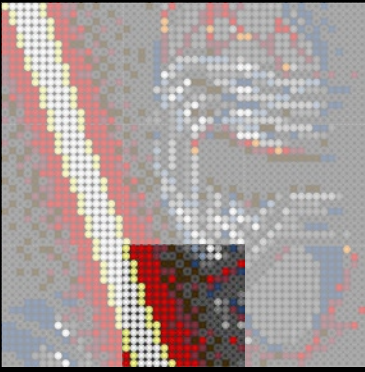

Legend for the 12-ball puzzle:

- 1: White ball with grey top
- 2: Grey ball with white star
- 3: Grey ball with white top
- 4: Grey ball with white top and bottom
- 5: Blue ball with white top
- 6: Blue ball with white top and bottom
- 7: White ball with grey top
- 8: Yellow ball with white top
- 9: Orange ball with white top
- 10: Red ball with white top
- 11: Red ball with white top and bottom
- 12: Brown ball with white top

Legend for the numbers 1 through 12, each associated with a unique icon and color:

- 1: White icon, white circle
- 2: Grey icon with star, grey circle with star
- 3: Grey icon, grey circle
- 4: Grey icon, grey circle
- 5: Blue icon, blue circle
- 6: Blue icon, blue circle
- 7: White icon, white circle
- 8: Yellow icon, yellow circle
- 9: Orange icon, orange circle
- 10: Red icon, red circle
- 11: Red icon, red circle
- 12: Brown icon, brown circle