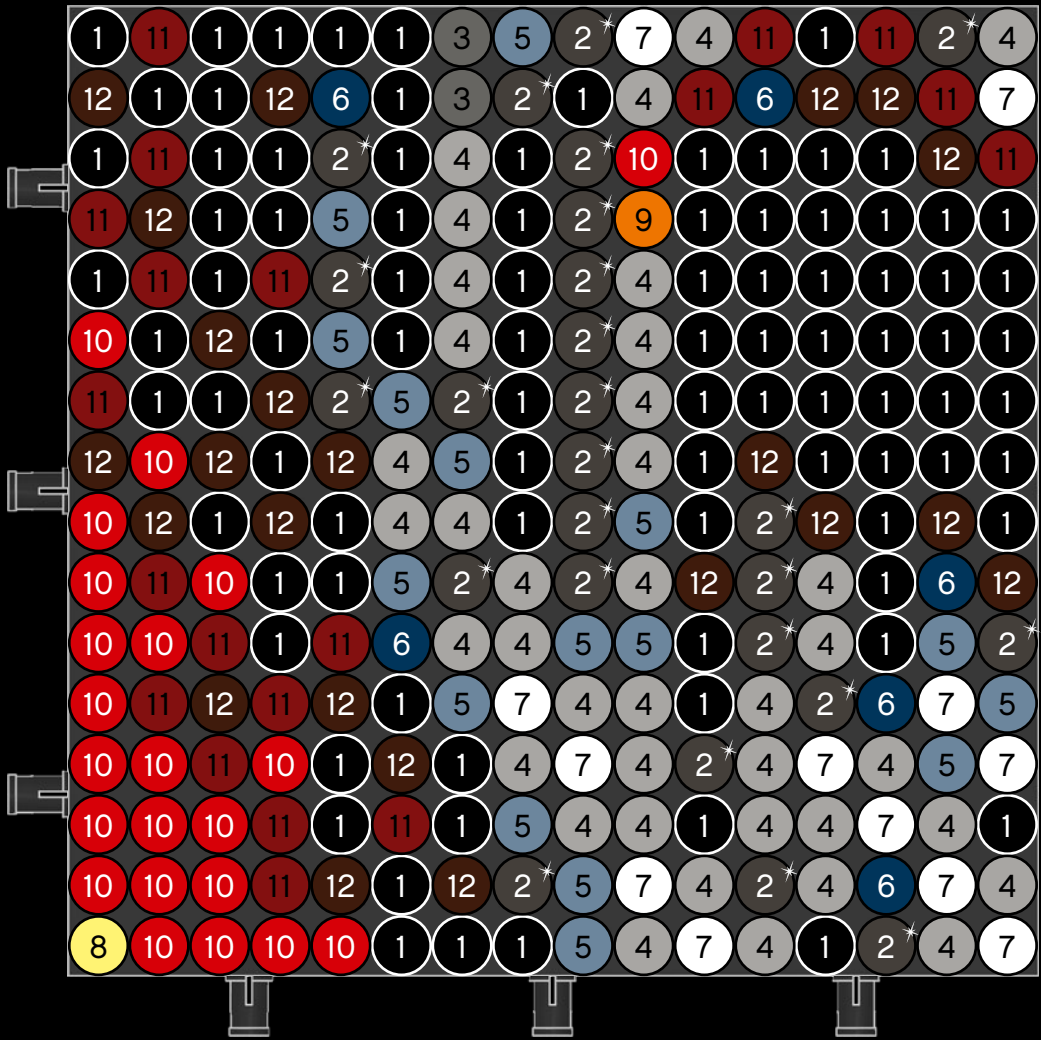

A

B

C

Legend for the board game pieces:

- 1: White piece with a crown icon
- 2: White piece with a crown icon and a star
- 3: Grey piece with a crown icon
- 4: Grey piece with a crown icon
- 5: Blue piece with a crown icon
- 6: Blue piece with a crown icon
- 7: White piece with a crown icon
- 8: Yellow piece with a crown icon
- 9: Orange piece with a crown icon
- 10: Red piece with a crown icon
- 11: Red piece with a crown icon
- 12: Brown piece with a crown icon

Legend for the 12-ball puzzle:

- 1: White ball with grey top
- 2: Grey ball with white star
- 3: Grey ball with white top
- 4: Grey ball with white top and bottom
- 5: Blue ball with white top
- 6: Blue ball with white top and bottom
- 7: White ball with grey top
- 8: Yellow ball with white top
- 9: Orange ball with white top
- 10: Red ball with white top
- 11: Red ball with white top and bottom
- 12: Brown ball with white top

Legend for the numbers 1 through 12, each associated with a unique icon and color:

- 1: White icon, white circle
- 2: Grey icon with star, grey circle with star
- 3: Grey icon, grey circle
- 4: Grey icon, grey circle
- 5: Blue icon, blue circle
- 6: Blue icon, blue circle
- 7: White icon, white circle
- 8: Yellow icon, yellow circle
- 9: Orange icon, orange circle
- 10: Red icon, red circle
- 11: Red icon, red circle
- 12: Brown icon, brown circle