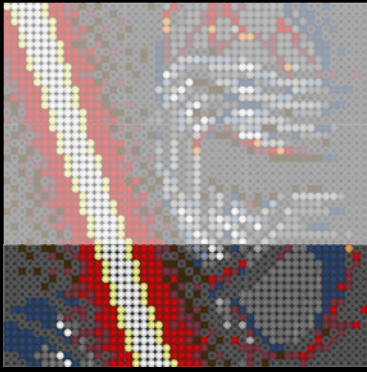

A

B

C

Legend for the board game pieces:

- 1: White piece with a crown icon
- 2: White piece with a crown icon and a star
- 3: Grey piece with a crown icon
- 4: Grey piece with a crown icon
- 5: Blue piece with a crown icon
- 6: Blue piece with a crown icon
- 7: White piece with a crown icon
- 8: Yellow piece with a crown icon
- 9: Orange piece with a crown icon
- 10: Red piece with a crown icon
- 11: Red piece with a crown icon
- 12: Brown piece with a crown icon

Legend for the 12-ball puzzle:

- 1: White ball with grey top
- 2: Grey ball with white star
- 3: Grey ball with white top
- 4: Grey ball with white top and bottom
- 5: Blue ball with white top
- 6: Blue ball with white top and bottom
- 7: White ball with grey top
- 8: Yellow ball with white top
- 9: Orange ball with white top
- 10: Red ball with white top
- 11: Red ball with white top and bottom
- 12: Brown ball with white top

Legend for the numbers 1 through 12, each associated with a unique icon and color:

- 1: White icon, white circle
- 2: Grey icon with star, grey circle with star
- 3: Grey icon, grey circle
- 4: Grey icon, grey circle
- 5: Blue icon, blue circle
- 6: Blue icon, blue circle
- 7: White icon, white circle
- 8: Yellow icon, yellow circle
- 9: Orange icon, orange circle
- 10: Red icon, red circle
- 11: Red icon, red circle
- 12: Brown icon, brown circle