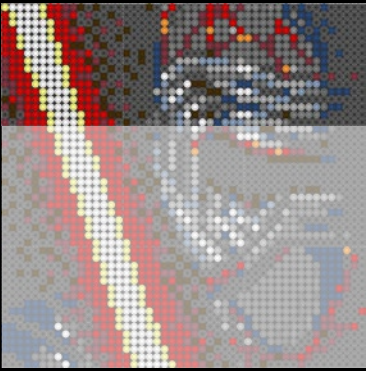

A

B

C

Legend for the board game pieces:

- 1: White piece with a crown icon
- 2: White piece with a crown icon and a star
- 3: Grey piece with a crown icon
- 4: Grey piece with a crown icon
- 5: Blue piece with a crown icon
- 6: Blue piece with a crown icon
- 7: White piece with a crown icon
- 8: Yellow piece with a crown icon
- 9: Orange piece with a crown icon
- 10: Red piece with a crown icon
- 11: Red piece with a crown icon
- 12: Brown piece with a crown icon

Legend for the 12-ball puzzle:

- 1: White ball with grey top
- 2: Grey ball with white star
- 3: Grey ball with white top
- 4: Grey ball with white top and bottom
- 5: Blue ball with white top
- 6: Blue ball with white top and bottom
- 7: White ball with grey top
- 8: Yellow ball with white top
- 9: Orange ball with white top
- 10: Red ball with white top
- 11: Red ball with white top and bottom
- 12: Brown ball with white top

Legend for the numbers 1 through 12, each associated with a unique icon and color:

- 1: White icon, white circle
- 2: Grey icon with star, grey circle with star
- 3: Grey icon, grey circle
- 4: Grey icon, grey circle
- 5: Blue icon, blue circle
- 6: Blue icon, blue circle
- 7: White icon, white circle
- 8: Yellow icon, yellow circle
- 9: Orange icon, orange circle
- 10: Red icon, red circle
- 11: Red icon, red circle
- 12: Brown icon, brown circle