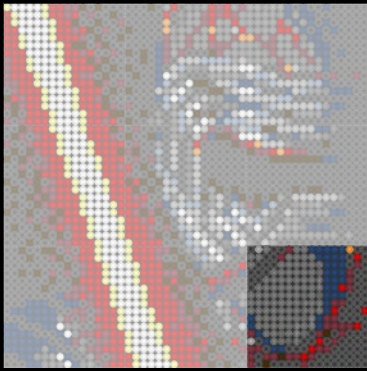

A

B

C

Legend for the board game pieces:

- 1: White piece with a crown icon
- 2: White piece with a crown icon and a star
- 3: Grey piece with a crown icon
- 4: Grey piece with a crown icon
- 5: Blue piece with a crown icon
- 6: Blue piece with a crown icon
- 7: White piece with a crown icon
- 8: Yellow piece with a crown icon
- 9: Orange piece with a crown icon
- 10: Red piece with a crown icon
- 11: Red piece with a crown icon
- 12: Brown piece with a crown icon

Legend for the 12-ball puzzle:

- 1: White ball with grey top
- 2: Grey ball with white star
- 3: Grey ball with white top
- 4: Grey ball with white top and bottom
- 5: Blue ball with white top
- 6: Blue ball with white top and bottom
- 7: White ball with grey top
- 8: Yellow ball with white top
- 9: Orange ball with white top
- 10: Red ball with white top
- 11: Red ball with white top and bottom
- 12: Brown ball with white top

Legend for the numbers 1 through 12, each associated with a unique icon and color:

- 1: White icon, white circle
- 2: Grey icon with star, grey circle with star
- 3: Grey icon, grey circle
- 4: Grey icon, grey circle
- 5: Blue icon, blue circle
- 6: Blue icon, blue circle
- 7: White icon, white circle
- 8: Yellow icon, yellow circle
- 9: Orange icon, orange circle
- 10: Red icon, red circle
- 11: Red icon, red circle
- 12: Brown icon, brown circle