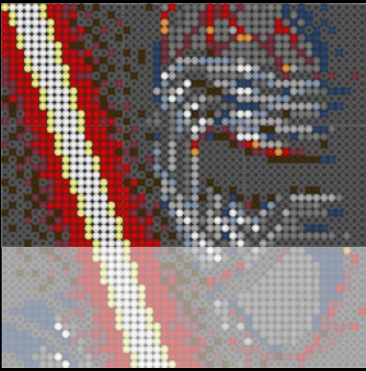

Legend for the 12-ball puzzle:

- 1: White ball with grey top
- 2: Grey ball with white star
- 3: Grey ball with white top
- 4: Grey ball with white top and bottom
- 5: Blue ball with white top
- 6: Blue ball with white top and bottom
- 7: White ball with grey top
- 8: Yellow ball with white top
- 9: Orange ball with white top
- 10: Red ball with white top
- 11: Red ball with white top and bottom
- 12: Brown ball with white top

Legend for the numbers 1 through 12, each associated with a unique icon and color:

- 1: White icon, white circle
- 2: Grey icon with star, grey circle with star
- 3: Grey icon, grey circle
- 4: Grey icon, grey circle
- 5: Blue icon, blue circle
- 6: Blue icon, blue circle
- 7: White icon, white circle
- 8: Yellow icon, yellow circle
- 9: Orange icon, orange circle
- 10: Red icon, red circle
- 11: Red icon, red circle
- 12: Brown icon, brown circle