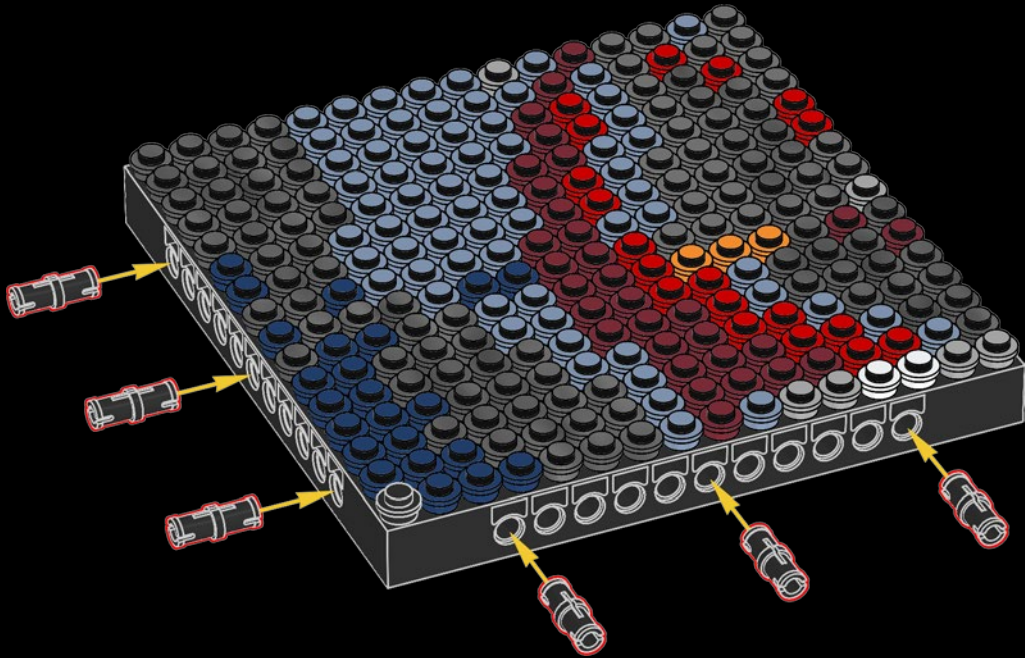

A

B

C

Legend for the board game pieces:

- 1: White piece with a crown icon
- 2: White piece with a crown icon and a star
- 3: Grey piece with a crown icon
- 4: Grey piece with a crown icon
- 5: Blue piece with a crown icon
- 6: Blue piece with a crown icon
- 7: White piece with a crown icon
- 8: Yellow piece with a crown icon
- 9: Orange piece with a crown icon
- 10: Red piece with a crown icon
- 11: Red piece with a crown icon
- 12: Brown piece with a crown icon

Legend for the 12-ball puzzle:

- 1: White ball with grey top
- 2: Grey ball with white star
- 3: Grey ball with white top
- 4: Grey ball with white top and bottom
- 5: Blue ball with white top
- 6: Blue ball with white top and bottom
- 7: White ball with grey top
- 8: Yellow ball with white top
- 9: Orange ball with white top
- 10: Red ball with white top
- 11: Red ball with white top and bottom
- 12: Brown ball with white top