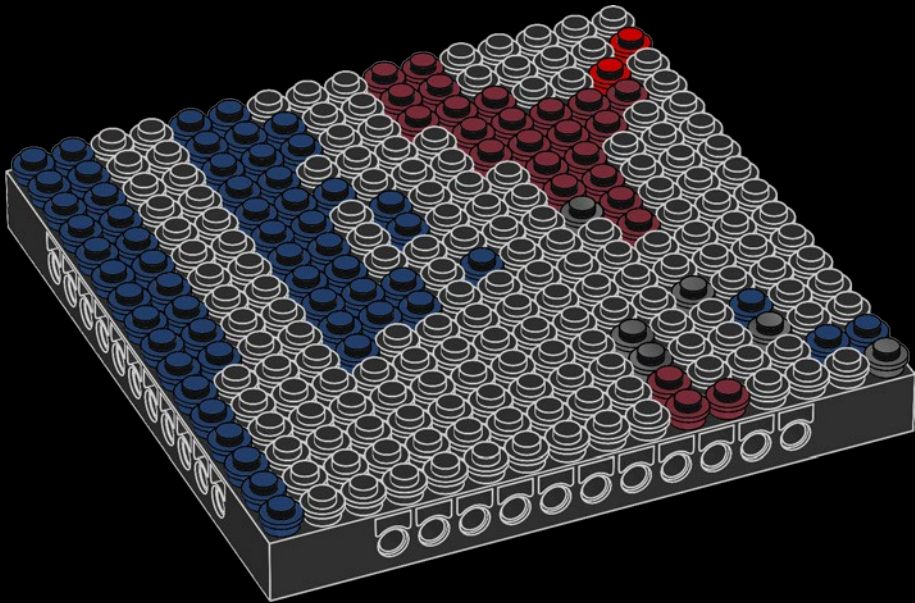

A

B

C

Legend for the board game pieces:

- 1: White piece with a crown icon
- 2: White piece with a crown icon and a star
- 3: Grey piece with a crown icon
- 4: Grey piece with a crown icon
- 5: Blue piece with a crown icon
- 6: Blue piece with a crown icon
- 7: White piece with a crown icon
- 8: Yellow piece with a crown icon
- 9: Orange piece with a crown icon
- 10: Red piece with a crown icon
- 11: Red piece with a crown icon
- 12: Brown piece with a crown icon

Legend for the 12-ball puzzle:

- 1: White ball with grey top
- 2: Grey ball with white star
- 3: Grey ball with white top
- 4: Grey ball with white top and bottom
- 5: Blue ball with white top
- 6: Blue ball with white top and bottom
- 7: White ball with grey top
- 8: Yellow ball with white top
- 9: Orange ball with white top
- 10: Red ball with white top
- 11: Red ball with white top and bottom
- 12: Brown ball with white top

Legend for the numbers 1 through 12, each associated with a unique icon and color:

- 1: White icon, white circle
- 2: Grey icon with star, grey circle with star
- 3: Grey icon, grey circle
- 4: Grey icon, grey circle
- 5: Blue icon, blue circle
- 6: Blue icon, blue circle
- 7: White icon, white circle
- 8: Yellow icon, yellow circle
- 9: Orange icon, orange circle
- 10: Red icon, red circle
- 11: Red icon, red circle
- 12: Brown icon, brown circle