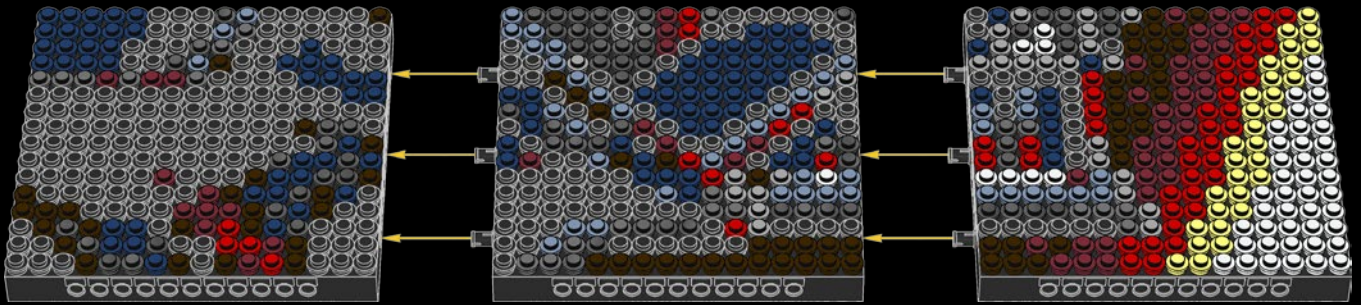

A

B

C

Legend for the board game pieces:

- 1: White piece with a crown icon
- 2: White piece with a crown icon and a star
- 3: Grey piece with a crown icon
- 4: Grey piece with a crown icon
- 5: Blue piece with a crown icon
- 6: Blue piece with a crown icon
- 7: White piece with a crown icon
- 8: Yellow piece with a crown icon
- 9: Orange piece with a crown icon
- 10: Red piece with a crown icon
- 11: Red piece with a crown icon
- 12: Brown piece with a crown icon

Legend for the 12-ball puzzle:

- 1: White ball with grey top
- 2: Grey ball with white star
- 3: Grey ball with white top
- 4: Grey ball with white top and bottom
- 5: Blue ball with white top
- 6: Blue ball with white top and bottom
- 7: White ball with grey top
- 8: Yellow ball with white top
- 9: Orange ball with white top
- 10: Red ball with white top
- 11: Red ball with white top and bottom
- 12: Brown ball with white top