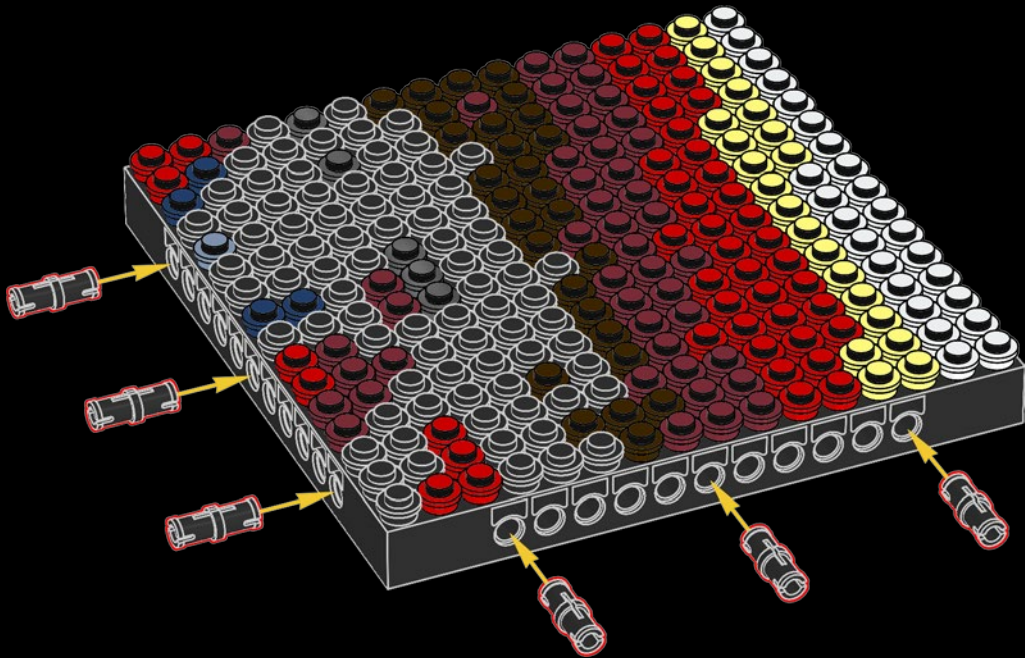

A

B

C

Legend for the board game pieces:

- 1: White piece with a crown icon
- 2: White piece with a crown icon and a star
- 3: Grey piece with a crown icon
- 4: Grey piece with a crown icon
- 5: Blue piece with a crown icon
- 6: Blue piece with a crown icon
- 7: White piece with a crown icon
- 8: Yellow piece with a crown icon
- 9: Orange piece with a crown icon
- 10: Red piece with a crown icon
- 11: Red piece with a crown icon
- 12: Brown piece with a crown icon