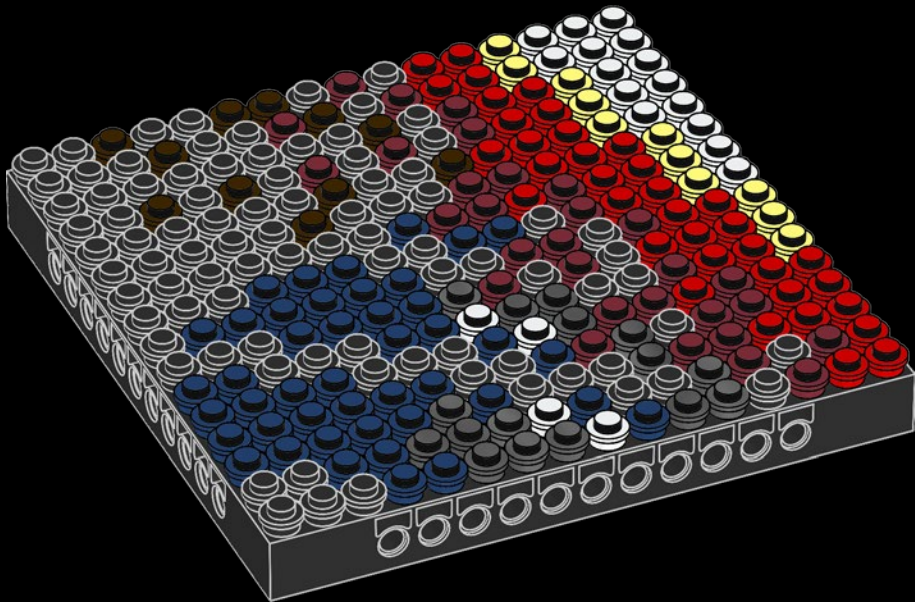

A

B

C

Legend for the board game pieces:

- 1: White piece with a crown icon
- 2: White piece with a crown icon and a star
- 3: Grey piece with a crown icon
- 4: Grey piece with a crown icon
- 5: Blue piece with a crown icon
- 6: Blue piece with a crown icon
- 7: White piece with a crown icon
- 8: Yellow piece with a crown icon
- 9: Orange piece with a crown icon
- 10: Red piece with a crown icon
- 11: Red piece with a crown icon
- 12: Brown piece with a crown icon

Legend for the 12-ball puzzle:

- 1: White ball with grey top
- 2: Grey ball with white star
- 3: Grey ball with white top
- 4: Grey ball with white top and bottom
- 5: Blue ball with white top
- 6: Blue ball with white top and bottom
- 7: White ball with grey top
- 8: Yellow ball with white top
- 9: Orange ball with white top
- 10: Red ball with white top
- 11: Red ball with white top and bottom
- 12: Brown ball with white top

Legend for the numbers 1 through 12, each associated with a unique icon and color:

- 1: White icon, white circle
- 2: Grey icon with star, grey circle with star
- 3: Grey icon, grey circle
- 4: Grey icon, grey circle
- 5: Blue icon, blue circle
- 6: Blue icon, blue circle
- 7: White icon, white circle
- 8: Yellow icon, yellow circle
- 9: Orange icon, orange circle
- 10: Red icon, red circle
- 11: Red icon, red circle
- 12: Brown icon, brown circle