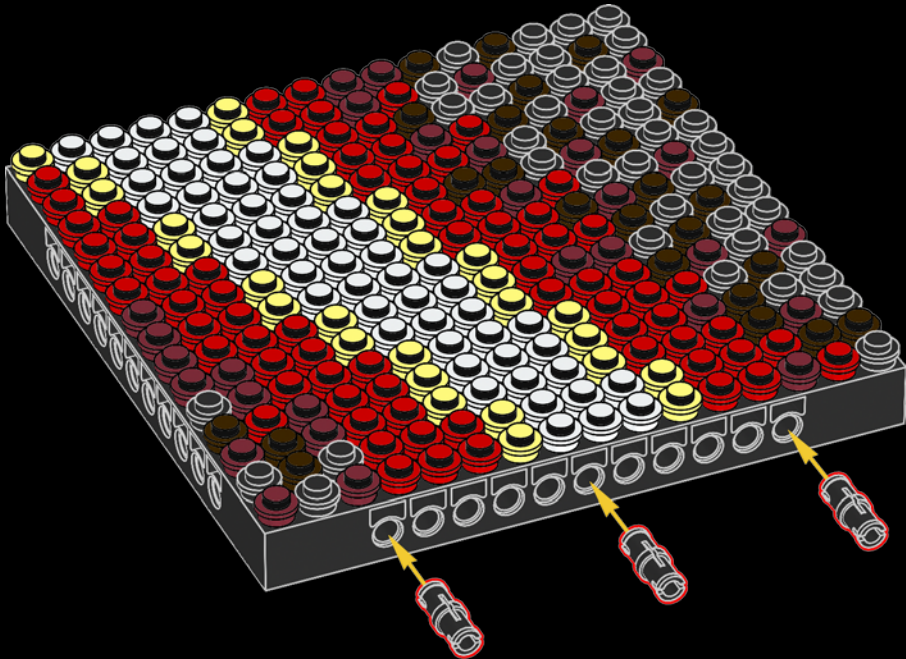

A

B

C

Legend for the board game pieces:

- 1: White piece with a crown icon
- 2: White piece with a crown icon and a star
- 3: Grey piece with a crown icon
- 4: Grey piece with a crown icon
- 5: Blue piece with a crown icon
- 6: Blue piece with a crown icon
- 7: White piece with a crown icon
- 8: Yellow piece with a crown icon
- 9: Orange piece with a crown icon
- 10: Red piece with a crown icon
- 11: Red piece with a crown icon
- 12: Brown piece with a crown icon