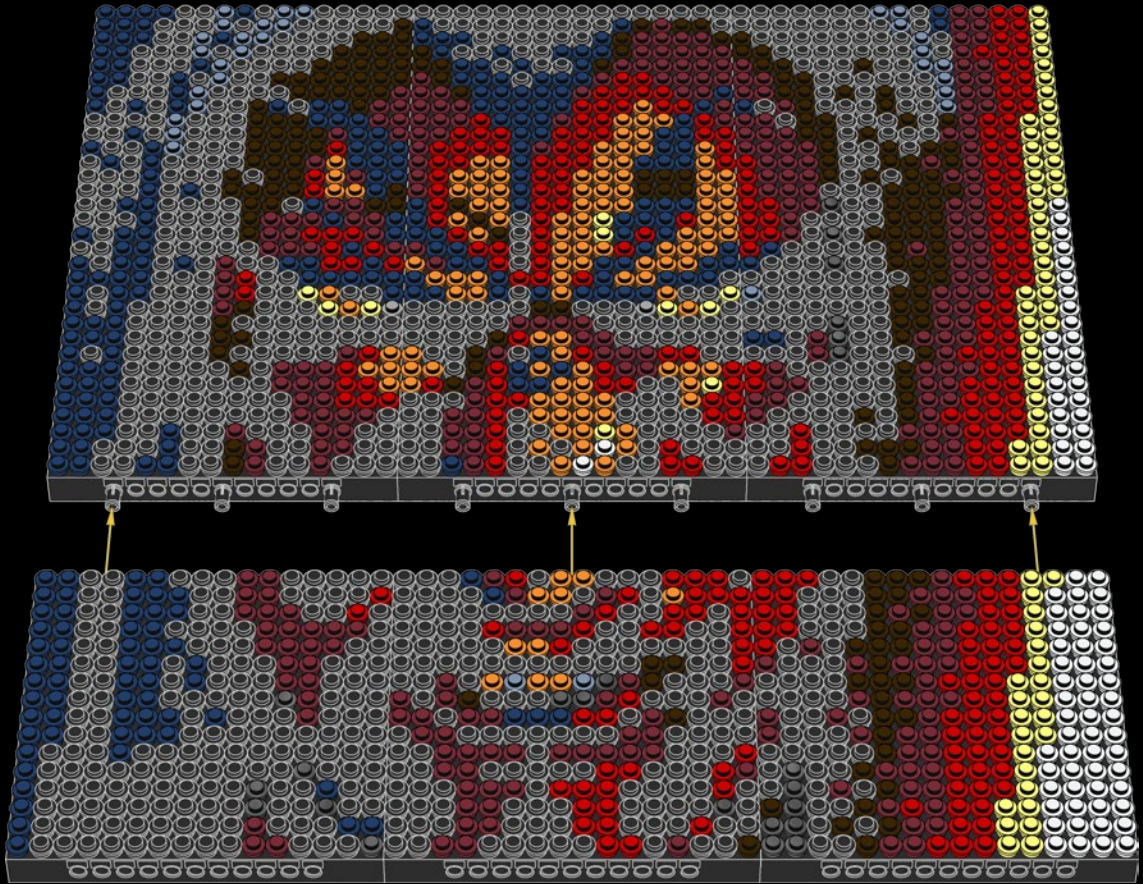

2020

31200 *Star Wars*™ The Sith™

Exclusive art you've never seen before

We set out to create something truly unique and different from anything else out there, so we based

this model on brand-new artwork created especially for LEGO® Art. The original drawings were all in black and white, and showed the three characters in a variety of poses and croppings. We worked closely with them to refine our selection, and added in the colouring and the lighting, as well as the Lightsaber elements that really make the artwork stand out. Essentially, we've created three exclusive, never-before-seen images that fans can build and display.

A

B

C

Legend for the board game pieces:

- 1: White piece with a crown icon
- 2: White piece with a crown icon and a star
- 3: Grey piece with a crown icon
- 4: Grey piece with a crown icon
- 5: Blue piece with a crown icon
- 6: Blue piece with a crown icon
- 7: White piece with a crown icon
- 8: Yellow piece with a crown icon
- 9: Orange piece with a crown icon
- 10: Red piece with a crown icon
- 11: Red piece with a crown icon
- 12: Brown piece with a crown icon

Legend for the 12-ball puzzle:

- 1: White ball with grey top
- 2: Grey ball with white star
- 3: Grey ball with white top
- 4: Grey ball with white top and bottom
- 5: Blue ball with white top
- 6: Blue ball with white top and bottom
- 7: White ball with grey top
- 8: Yellow ball with white top
- 9: Orange ball with white top
- 10: Red ball with white top
- 11: Red ball with white top and bottom
- 12: Brown ball with white top

Legend for the numbers 1 through 12, each associated with a unique icon and color:

- 1: White icon, white circle
- 2: Grey icon with star, grey circle with star
- 3: Grey icon, grey circle
- 4: Grey icon, grey circle
- 5: Blue icon, blue circle
- 6: Blue icon, blue circle
- 7: White icon, white circle
- 8: Yellow icon, yellow circle
- 9: Orange icon, orange circle
- 10: Red icon, red circle
- 11: Red icon, red circle
- 12: Brown icon, brown circle