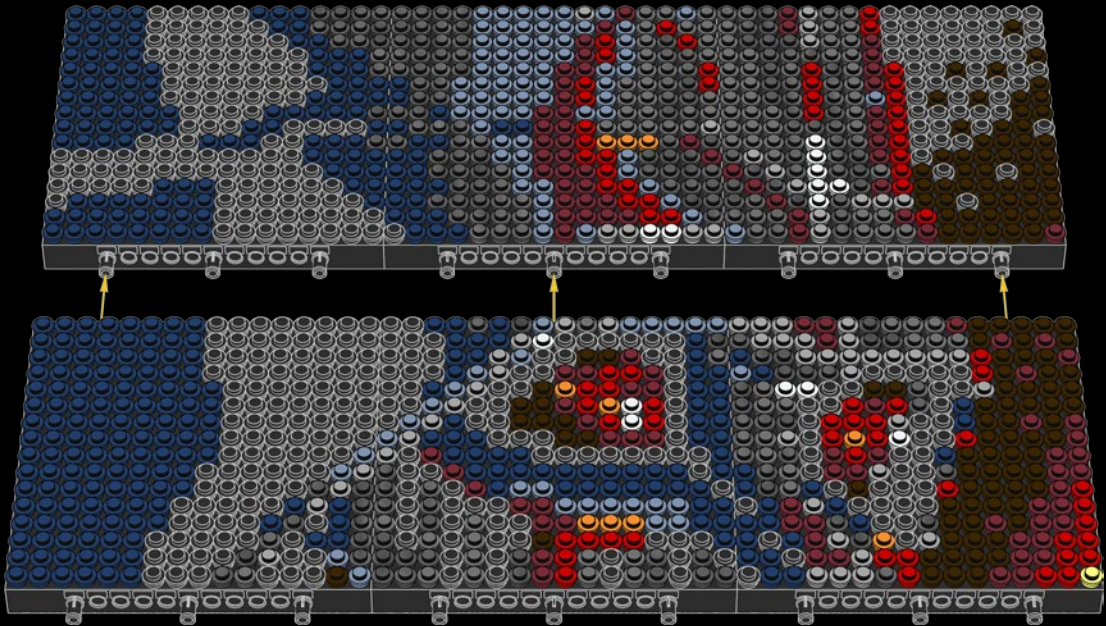

A

B

C

Legend for the board game pieces:

- 1: White piece with a crown icon
- 2: White piece with a crown icon and a star
- 3: Grey piece with a crown icon
- 4: Grey piece with a crown icon
- 5: Blue piece with a crown icon
- 6: Blue piece with a crown icon
- 7: White piece with a crown icon
- 8: Yellow piece with a crown icon
- 9: Orange piece with a crown icon
- 10: Red piece with a crown icon
- 11: Red piece with a crown icon
- 12: Brown piece with a crown icon

Legend for the 12-ball puzzle:

- 1: White ball with grey top
- 2: Grey ball with white star
- 3: Grey ball with white top
- 4: Grey ball with white top and bottom
- 5: Blue ball with white top
- 6: Blue ball with white top and bottom
- 7: White ball with grey top
- 8: Yellow ball with white top
- 9: Orange ball with white top
- 10: Red ball with white top
- 11: Red ball with white top and bottom
- 12: Brown ball with white top

Legend for the numbers 1 through 12, each associated with a unique icon and color:

- 1: White icon, white circle
- 2: Grey icon with star, grey circle with star
- 3: Grey icon, grey circle
- 4: Grey icon, grey circle
- 5: Blue icon, blue circle
- 6: Blue icon, blue circle
- 7: White icon, white circle
- 8: Yellow icon, yellow circle
- 9: Orange icon, orange circle
- 10: Red icon, red circle
- 11: Red icon, red circle
- 12: Brown icon, brown circle