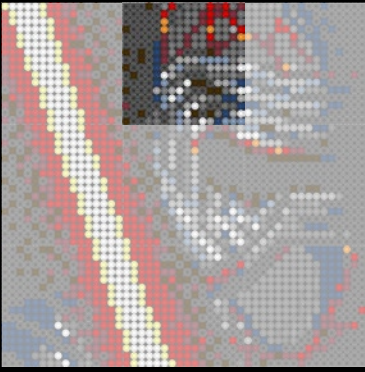

A

B

C

Legend for the board game pieces:

- 1: White piece with a crown icon
- 2: White piece with a crown icon and a star
- 3: Grey piece with a crown icon
- 4: Grey piece with a crown icon
- 5: Blue piece with a crown icon
- 6: Blue piece with a crown icon
- 7: White piece with a crown icon
- 8: Yellow piece with a crown icon
- 9: Orange piece with a crown icon
- 10: Red piece with a crown icon
- 11: Red piece with a crown icon
- 12: Brown piece with a crown icon

Legend for the 12-ball puzzle:

- 1: White ball with grey top
- 2: Grey ball with white star
- 3: Grey ball with white top
- 4: Grey ball with white top and bottom
- 5: Blue ball with white top
- 6: Blue ball with white top and bottom
- 7: White ball with grey top
- 8: Yellow ball with white top
- 9: Orange ball with white top
- 10: Red ball with white top
- 11: Red ball with white top and bottom
- 12: Brown ball with white top

Legend for the numbers 1 through 12, each associated with a unique icon and color:

- 1: White icon, white circle
- 2: Grey icon with star, grey circle with star
- 3: Grey icon, grey circle
- 4: Grey icon, grey circle
- 5: Blue icon, blue circle
- 6: Blue icon, blue circle
- 7: White icon, white circle
- 8: Yellow icon, yellow circle
- 9: Orange icon, orange circle
- 10: Red icon, red circle
- 11: Red icon, red circle
- 12: Brown icon, brown circle