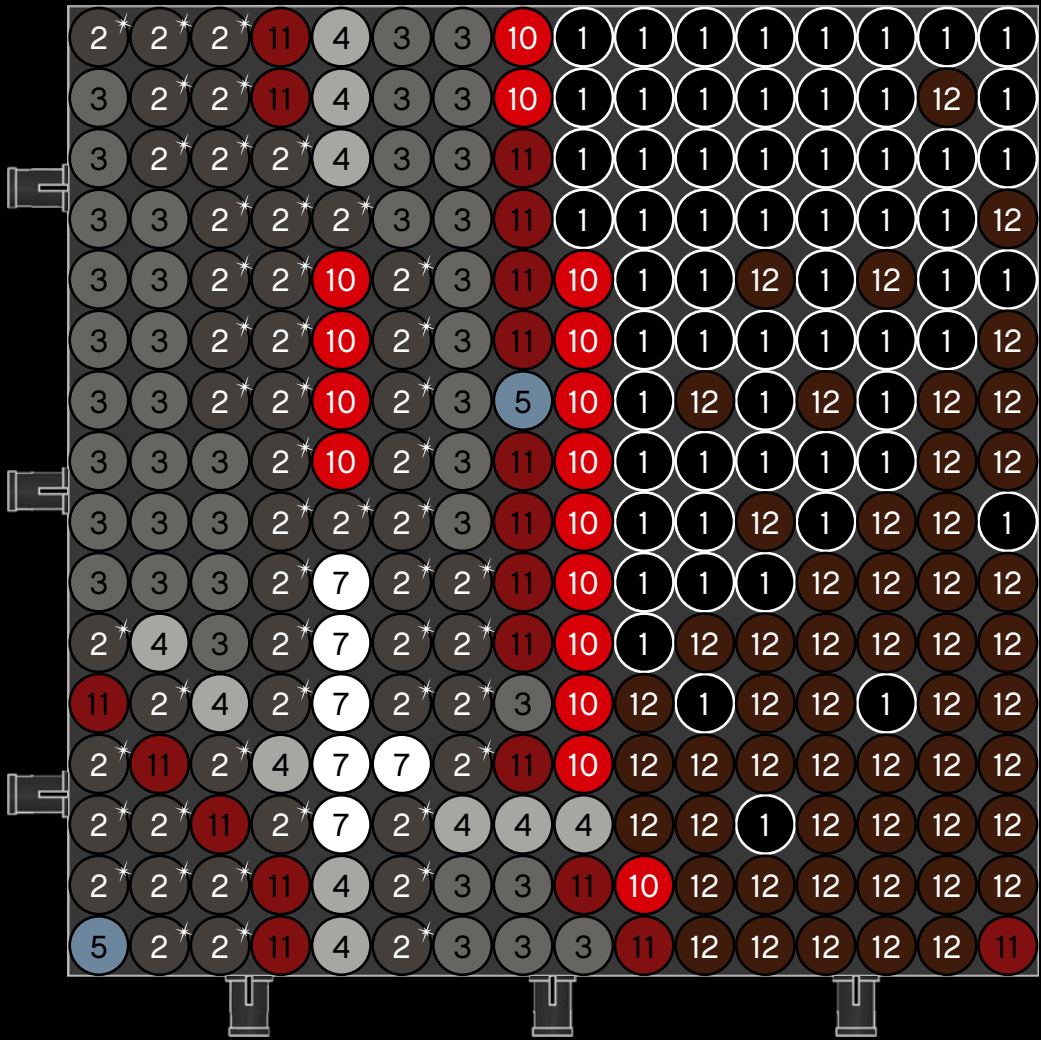

A

B

C

Legend for the board game pieces:

- 1: White piece with a crown icon
- 2: White piece with a crown icon and a star
- 3: Grey piece with a crown icon
- 4: Grey piece with a crown icon
- 5: Blue piece with a crown icon
- 6: Blue piece with a crown icon
- 7: White piece with a crown icon
- 8: Yellow piece with a crown icon
- 9: Orange piece with a crown icon
- 10: Red piece with a crown icon
- 11: Red piece with a crown icon
- 12: Brown piece with a crown icon

Legend for the 12-ball puzzle:

- 1: White ball with grey top
- 2: Grey ball with white star
- 3: Grey ball with white top
- 4: Grey ball with white top and bottom
- 5: Blue ball with white top
- 6: Blue ball with white top and bottom
- 7: White ball with grey top
- 8: Yellow ball with white top
- 9: Orange ball with white top
- 10: Red ball with white top
- 11: Red ball with white top and bottom
- 12: Brown ball with white top