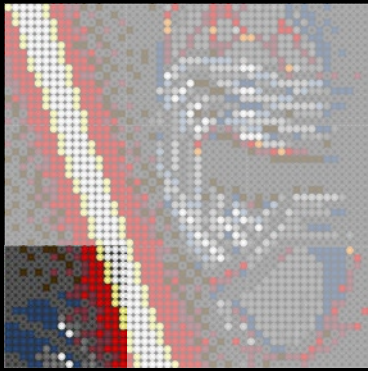

A

B

C

Legend for the board game pieces:

- 1: White piece with a crown icon
- 2: White piece with a crown icon and a star
- 3: Grey piece with a crown icon
- 4: Grey piece with a crown icon
- 5: Blue piece with a crown icon
- 6: Blue piece with a crown icon
- 7: White piece with a crown icon
- 8: Yellow piece with a crown icon
- 9: Orange piece with a crown icon
- 10: Red piece with a crown icon
- 11: Red piece with a crown icon
- 12: Brown piece with a crown icon

Legend for the 12-ball puzzle:

- 1: White ball with grey top
- 2: Grey ball with white star
- 3: Grey ball with white top
- 4: Grey ball with white top and bottom
- 5: Blue ball with white top
- 6: Blue ball with white top and bottom
- 7: White ball with grey top
- 8: Yellow ball with white top
- 9: Orange ball with white top
- 10: Red ball with white top
- 11: Red ball with white top and bottom
- 12: Brown ball with white top

Legend for the numbers 1 through 12, each associated with a unique icon and color:

- 1: White icon, white circle
- 2: Grey icon with star, grey circle with star
- 3: Grey icon, grey circle
- 4: Grey icon, grey circle
- 5: Blue icon, blue circle
- 6: Blue icon, blue circle
- 7: White icon, white circle
- 8: Yellow icon, yellow circle
- 9: Orange icon, orange circle
- 10: Red icon, red circle
- 11: Red icon, red circle
- 12: Brown icon, brown circle