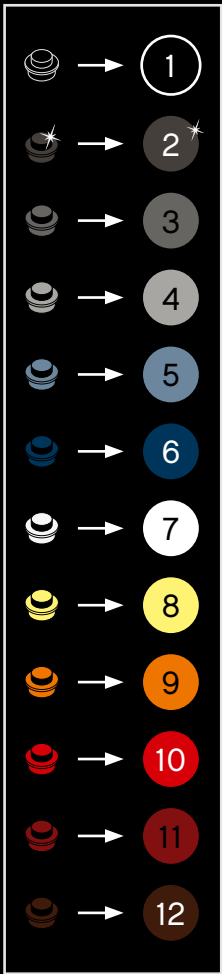

A

B

C

Legend for the board game pieces:

- 1: White piece with a crown icon
- 2: White piece with a crown icon and a star
- 3: Grey piece with a crown icon
- 4: Grey piece with a crown icon
- 5: Blue piece with a crown icon
- 6: Blue piece with a crown icon
- 7: White piece with a crown icon
- 8: Yellow piece with a crown icon
- 9: Orange piece with a crown icon
- 10: Red piece with a crown icon
- 11: Red piece with a crown icon
- 12: Brown piece with a crown icon

Legend for the 12-ball puzzle:

- 1: White ball with grey top
- 2: Grey ball with white star
- 3: Grey ball with white top
- 4: Grey ball with white top and bottom
- 5: Blue ball with white top
- 6: Blue ball with white top and bottom
- 7: White ball with grey top
- 8: Yellow ball with white top
- 9: Orange ball with white top
- 10: Red ball with white top
- 11: Red ball with white top and bottom
- 12: Brown ball with white top

Legend for the numbers 1 through 12, each associated with a unique icon and color:

- 1: White icon, white circle
- 2: Grey icon with star, grey circle with star
- 3: Grey icon, grey circle
- 4: Grey icon, grey circle
- 5: Blue icon, blue circle
- 6: Blue icon, blue circle
- 7: White icon, white circle
- 8: Yellow icon, yellow circle
- 9: Orange icon, orange circle
- 10: Red icon, red circle
- 11: Red icon, red circle
- 12: Brown icon, brown circle