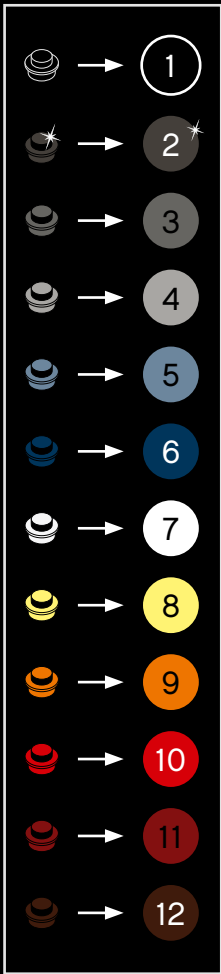

A

B

C

Legend for the board game pieces:

- 1: White piece with a crown icon
- 2: White piece with a crown icon and a star
- 3: Grey piece with a crown icon
- 4: Grey piece with a crown icon
- 5: Blue piece with a crown icon
- 6: Blue piece with a crown icon
- 7: White piece with a crown icon
- 8: Yellow piece with a crown icon
- 9: Orange piece with a crown icon
- 10: Red piece with a crown icon
- 11: Red piece with a crown icon
- 12: Brown piece with a crown icon

Legend for the 12-ball puzzle:

- 1: White ball with grey top
- 2: Grey ball with white star
- 3: Grey ball with white top
- 4: Grey ball with white top and bottom
- 5: Blue ball with white top
- 6: Blue ball with white top and bottom
- 7: White ball with grey top
- 8: Yellow ball with white top
- 9: Orange ball with white top
- 10: Red ball with white top
- 11: Red ball with white top and bottom
- 12: Brown ball with white top

Legend for the numbers 1 through 12, each associated with a unique icon and color:

- 1: White icon, white circle
- 2: Grey icon with star, grey circle with star
- 3: Grey icon, grey circle
- 4: Grey icon, grey circle
- 5: Blue icon, blue circle
- 6: Blue icon, blue circle
- 7: White icon, white circle
- 8: Yellow icon, yellow circle
- 9: Orange icon, orange circle
- 10: Red icon, red circle
- 11: Red icon, red circle
- 12: Brown icon, brown circle