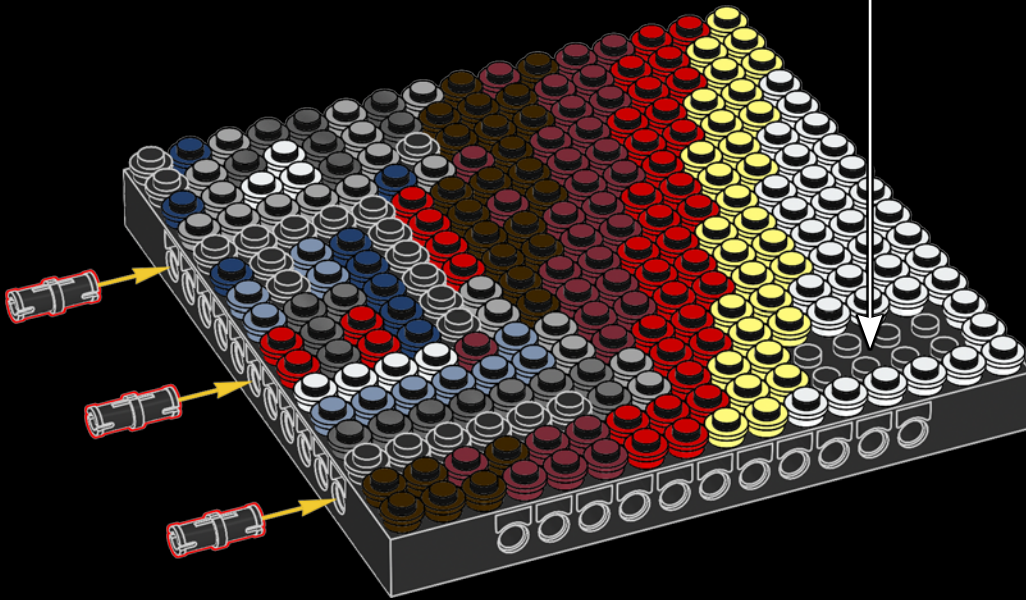

A

B

C

Legend for the board game pieces:

- 1: White piece with a crown icon
- 2: White piece with a crown icon and a star
- 3: Grey piece with a crown icon
- 4: Grey piece with a crown icon
- 5: Blue piece with a crown icon
- 6: Blue piece with a crown icon
- 7: White piece with a crown icon
- 8: Yellow piece with a crown icon
- 9: Orange piece with a crown icon
- 10: Red piece with a crown icon
- 11: Red piece with a crown icon
- 12: Brown piece with a crown icon

Legend for the 12-ball puzzle:

- 1: White ball with grey top
- 2: Grey ball with white star
- 3: Grey ball with white top
- 4: Grey ball with white top and bottom
- 5: Blue ball with white top
- 6: Blue ball with white top and bottom
- 7: White ball with grey top
- 8: Yellow ball with white top
- 9: Orange ball with white top
- 10: Red ball with white top
- 11: Red ball with white top and bottom
- 12: Brown ball with white top