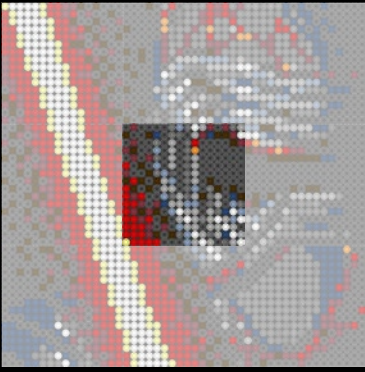

A

B

C

Legend for the board game pieces:

- 1: White piece with a crown icon
- 2: White piece with a crown icon and a star
- 3: Grey piece with a crown icon
- 4: Grey piece with a crown icon
- 5: Blue piece with a crown icon
- 6: Blue piece with a crown icon
- 7: White piece with a crown icon
- 8: Yellow piece with a crown icon
- 9: Orange piece with a crown icon
- 10: Red piece with a crown icon
- 11: Red piece with a crown icon
- 12: Brown piece with a crown icon

Legend for the 12-ball puzzle:

- 1: White ball with grey top
- 2: Grey ball with white star
- 3: Grey ball with white top
- 4: Grey ball with white top and bottom
- 5: Blue ball with white top
- 6: Blue ball with white top and bottom
- 7: White ball with grey top
- 8: Yellow ball with white top
- 9: Orange ball with white top
- 10: Red ball with white top
- 11: Red ball with white top and bottom
- 12: Brown ball with white top

Legend for the numbers 1 through 12, each associated with a unique icon and color:

- 1: White icon, white circle
- 2: Grey icon with star, grey circle with star
- 3: Grey icon, grey circle
- 4: Grey icon, grey circle
- 5: Blue icon, blue circle
- 6: Blue icon, blue circle
- 7: White icon, white circle
- 8: Yellow icon, yellow circle
- 9: Orange icon, orange circle
- 10: Red icon, red circle
- 11: Red icon, red circle
- 12: Brown icon, brown circle