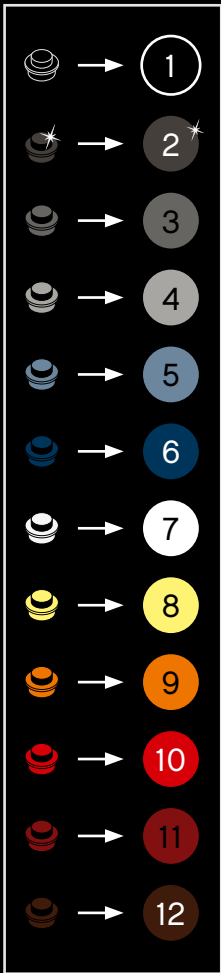

A

B

C

Legend for the board game pieces:

- 1: White piece with a crown icon
- 2: White piece with a crown icon and a star
- 3: Grey piece with a crown icon
- 4: Grey piece with a crown icon
- 5: Blue piece with a crown icon
- 6: Blue piece with a crown icon
- 7: White piece with a crown icon
- 8: Yellow piece with a crown icon
- 9: Orange piece with a crown icon
- 10: Red piece with a crown icon
- 11: Red piece with a crown icon
- 12: Brown piece with a crown icon

Legend for the 12-ball puzzle:

- 1: White ball with grey top
- 2: Grey ball with white star
- 3: Grey ball with white top
- 4: Grey ball with white top and bottom
- 5: Blue ball with white top
- 6: Blue ball with white top and bottom
- 7: White ball with grey top
- 8: Yellow ball with white top
- 9: Orange ball with white top
- 10: Red ball with white top
- 11: Red ball with white top and bottom
- 12: Brown ball with white top

Legend for the numbers 1 through 12, each associated with a unique icon and color:

- 1: White icon, white circle
- 2: Grey icon with star, grey circle with star
- 3: Grey icon, grey circle
- 4: Grey icon, grey circle
- 5: Blue icon, blue circle
- 6: Blue icon, blue circle
- 7: White icon, white circle
- 8: Yellow icon, yellow circle
- 9: Orange icon, orange circle
- 10: Red icon, red circle
- 11: Red icon, red circle
- 12: Brown icon, brown circle