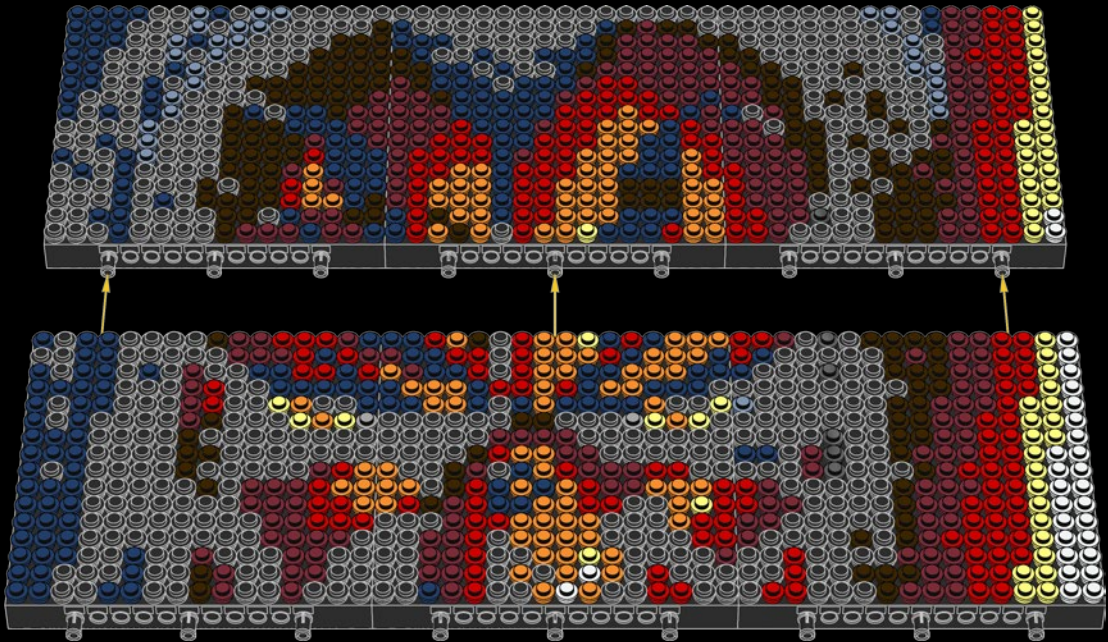

A

B

C

Legend for the board game pieces:

- 1: White piece with a crown icon
- 2: White piece with a crown icon and a star
- 3: Grey piece with a crown icon
- 4: Grey piece with a crown icon
- 5: Blue piece with a crown icon
- 6: Blue piece with a crown icon
- 7: White piece with a crown icon
- 8: Yellow piece with a crown icon
- 9: Orange piece with a crown icon
- 10: Red piece with a crown icon
- 11: Red piece with a crown icon
- 12: Brown piece with a crown icon

Legend for the 12-ball puzzle:

- 1: White ball with grey top
- 2: Grey ball with white star
- 3: Grey ball with white top
- 4: Grey ball with white top and bottom
- 5: Blue ball with white top
- 6: Blue ball with white top and bottom
- 7: White ball with grey top
- 8: Yellow ball with white top
- 9: Orange ball with white top
- 10: Red ball with white top
- 11: Red ball with white top and bottom
- 12: Brown ball with white top

Legend for the numbers 1 through 12, each associated with a unique icon and color:

- 1: White icon, white circle
- 2: Grey icon with star, grey circle with star
- 3: Grey icon, grey circle
- 4: Grey icon, grey circle
- 5: Blue icon, blue circle
- 6: Blue icon, blue circle
- 7: White icon, white circle
- 8: Yellow icon, yellow circle
- 9: Orange icon, orange circle
- 10: Red icon, red circle
- 11: Red icon, red circle
- 12: Brown icon, brown circle