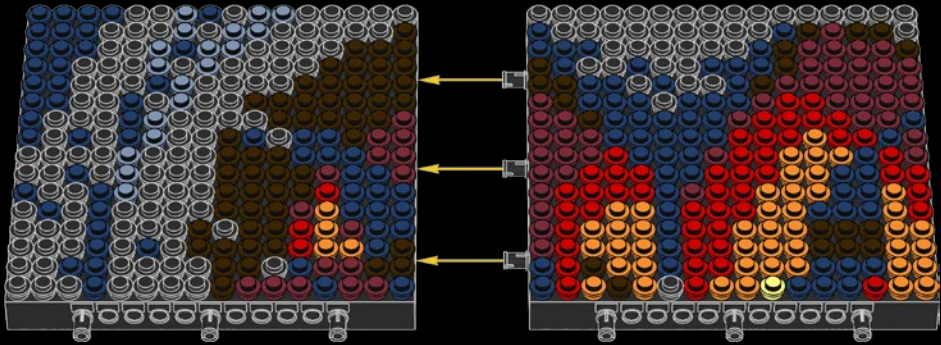

A

B

C

Legend for the board game pieces:

- 1: White piece with a crown icon
- 2: White piece with a crown icon and a star
- 3: Grey piece with a crown icon
- 4: Grey piece with a crown icon
- 5: Blue piece with a crown icon
- 6: Blue piece with a crown icon
- 7: White piece with a crown icon
- 8: Yellow piece with a crown icon
- 9: Orange piece with a crown icon
- 10: Red piece with a crown icon
- 11: Red piece with a crown icon
- 12: Brown piece with a crown icon

Legend for the 12-ball puzzle:

- 1: White ball with grey top
- 2: Grey ball with white star
- 3: Grey ball with white top
- 4: Grey ball with white top and bottom
- 5: Blue ball with white top
- 6: Blue ball with white top and bottom
- 7: White ball with grey top
- 8: Yellow ball with white top
- 9: Orange ball with white top
- 10: Red ball with white top
- 11: Red ball with white top and bottom
- 12: Brown ball with white top