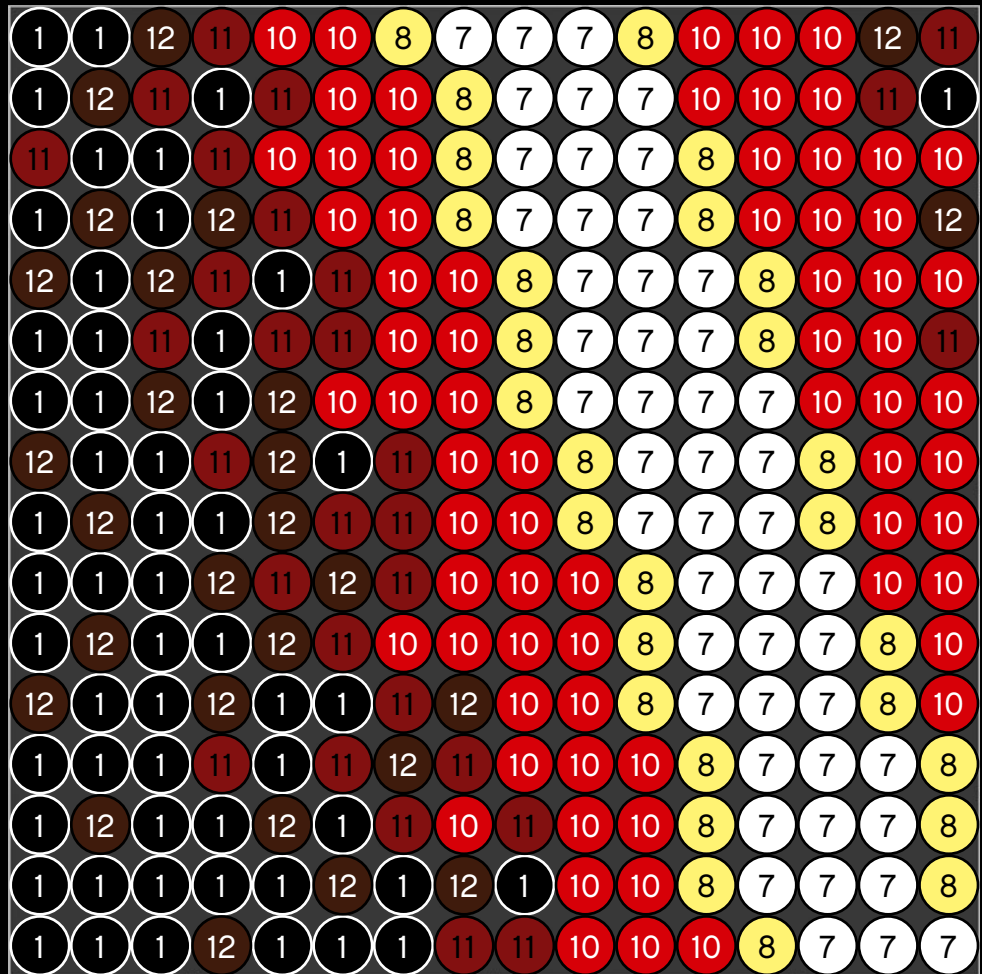

A

B

C

Legend for the board game pieces:

- 1: White piece with a crown icon
- 2: White piece with a crown icon and a star
- 3: Grey piece with a crown icon
- 4: Grey piece with a crown icon
- 5: Blue piece with a crown icon
- 6: Blue piece with a crown icon
- 7: White piece with a crown icon
- 8: Yellow piece with a crown icon
- 9: Orange piece with a crown icon
- 10: Red piece with a crown icon
- 11: Red piece with a crown icon
- 12: Brown piece with a crown icon

Legend for the 12-ball puzzle:

- 1: White ball with grey top
- 2: Grey ball with white star
- 3: Grey ball with white top
- 4: Grey ball with white top and bottom
- 5: Blue ball with white top
- 6: Blue ball with white top and bottom
- 7: White ball with grey top
- 8: Yellow ball with white top
- 9: Orange ball with white top
- 10: Red ball with white top
- 11: Red ball with white top and bottom
- 12: Brown ball with white top

Legend for the numbers 1 through 12, each associated with a unique icon and color:

- 1: White icon, white circle
- 2: Grey icon with star, grey circle with star
- 3: Grey icon, grey circle
- 4: Grey icon, grey circle
- 5: Blue icon, blue circle
- 6: Blue icon, blue circle
- 7: White icon, white circle
- 8: Yellow icon, yellow circle
- 9: Orange icon, orange circle
- 10: Red icon, red circle
- 11: Red icon, red circle
- 12: Brown icon, brown circle