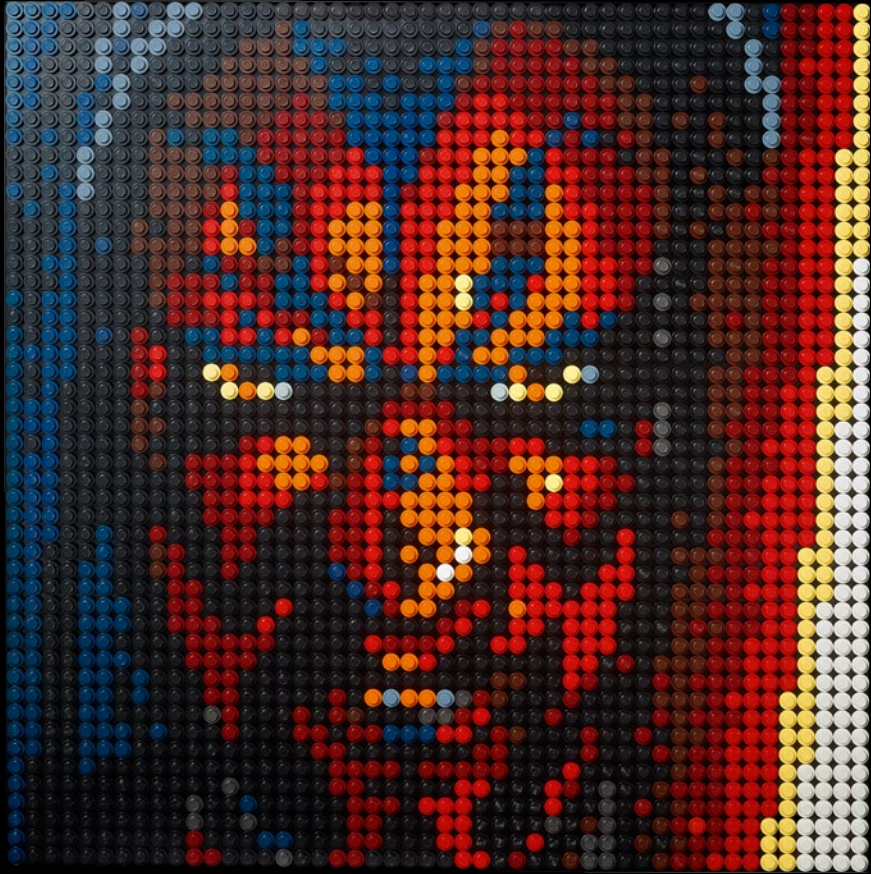

A

B

C

Legend for the board game pieces:

- 1: White piece with a crown icon
- 2: White piece with a crown icon and a star
- 3: Grey piece with a crown icon
- 4: Grey piece with a crown icon
- 5: Blue piece with a crown icon
- 6: Blue piece with a crown icon
- 7: White piece with a crown icon
- 8: Yellow piece with a crown icon
- 9: Orange piece with a crown icon
- 10: Red piece with a crown icon
- 11: Red piece with a crown icon
- 12: Brown piece with a crown icon

Legend for the 12-ball puzzle:

- 1: White ball with grey top
- 2: Grey ball with white star
- 3: Grey ball with white top
- 4: Grey ball with white top and bottom
- 5: Blue ball with white top
- 6: Blue ball with white top and bottom
- 7: White ball with grey top
- 8: Yellow ball with white top
- 9: Orange ball with white top
- 10: Red ball with white top
- 11: Red ball with white top and bottom
- 12: Brown ball with white top

Legend for the numbers 1 through 12, each associated with a unique icon and color:

- 1: White icon, white circle
- 2: Grey icon with star, grey circle with star
- 3: Grey icon, grey circle
- 4: Grey icon, grey circle
- 5: Blue icon, blue circle
- 6: Blue icon, blue circle
- 7: White icon, white circle
- 8: Yellow icon, yellow circle
- 9: Orange icon, orange circle
- 10: Red icon, red circle
- 11: Red icon, red circle
- 12: Brown icon, brown circle