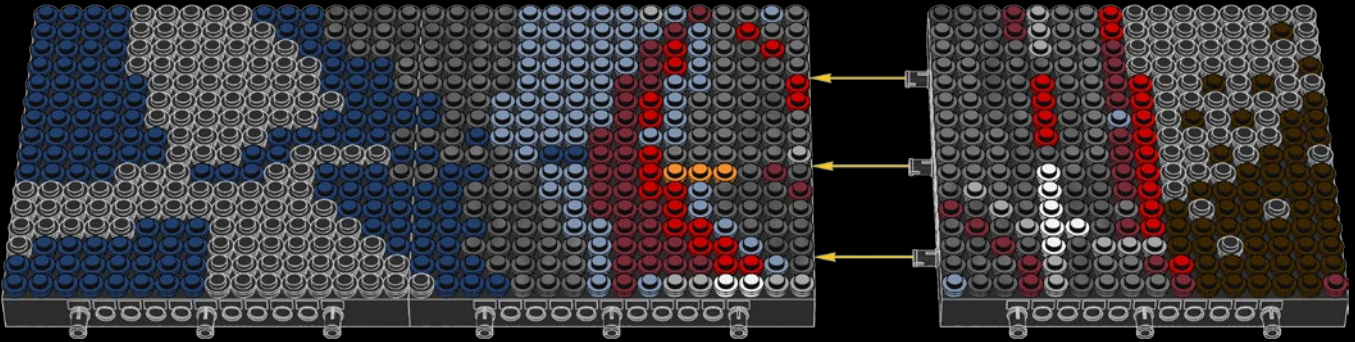

A

B

C

Legend for the board game pieces:

- 1: White piece with a crown icon
- 2: White piece with a crown icon and a star
- 3: Grey piece with a crown icon
- 4: Grey piece with a crown icon
- 5: Blue piece with a crown icon
- 6: Blue piece with a crown icon
- 7: White piece with a crown icon
- 8: Yellow piece with a crown icon
- 9: Orange piece with a crown icon
- 10: Red piece with a crown icon
- 11: Red piece with a crown icon
- 12: Brown piece with a crown icon

Legend for the 12-ball puzzle:

- 1: White ball with grey top
- 2: Grey ball with white star
- 3: Grey ball with white top
- 4: Grey ball with white top and bottom
- 5: Blue ball with white top
- 6: Blue ball with white top and bottom
- 7: White ball with grey top
- 8: Yellow ball with white top
- 9: Orange ball with white top
- 10: Red ball with white top
- 11: Red ball with white top and bottom
- 12: Brown ball with white top