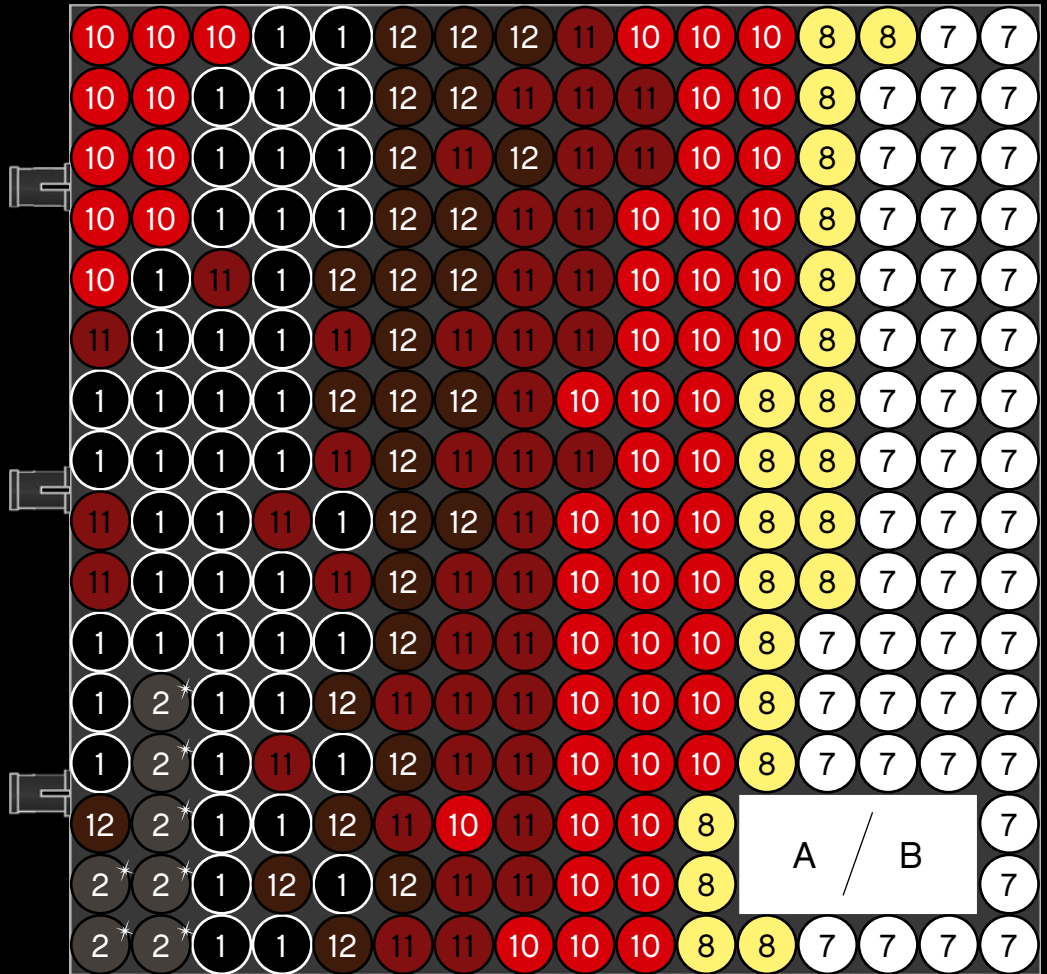

A

B

C

Legend for the board game pieces:

- 1: White piece with a crown icon
- 2: White piece with a crown icon and a star
- 3: Grey piece with a crown icon
- 4: Grey piece with a crown icon
- 5: Blue piece with a crown icon
- 6: Blue piece with a crown icon
- 7: White piece with a crown icon
- 8: Yellow piece with a crown icon
- 9: Orange piece with a crown icon
- 10: Red piece with a crown icon
- 11: Red piece with a crown icon
- 12: Brown piece with a crown icon

Legend for the 12-ball puzzle:

- 1: White ball with grey top
- 2: Grey ball with white star
- 3: Grey ball with white top
- 4: Grey ball with white top and bottom
- 5: Blue ball with white top
- 6: Blue ball with white top and bottom
- 7: White ball with grey top
- 8: Yellow ball with white top
- 9: Orange ball with white top
- 10: Red ball with white top
- 11: Red ball with white top and bottom
- 12: Brown ball with white top

Legend for the numbers 1 through 12, each associated with a unique icon and color:

- 1: White icon, white circle
- 2: Grey icon with star, grey circle with star
- 3: Grey icon, grey circle
- 4: Grey icon, grey circle
- 5: Blue icon, blue circle
- 6: Blue icon, blue circle
- 7: White icon, white circle
- 8: Yellow icon, yellow circle
- 9: Orange icon, orange circle
- 10: Red icon, red circle
- 11: Red icon, red circle
- 12: Brown icon, brown circle