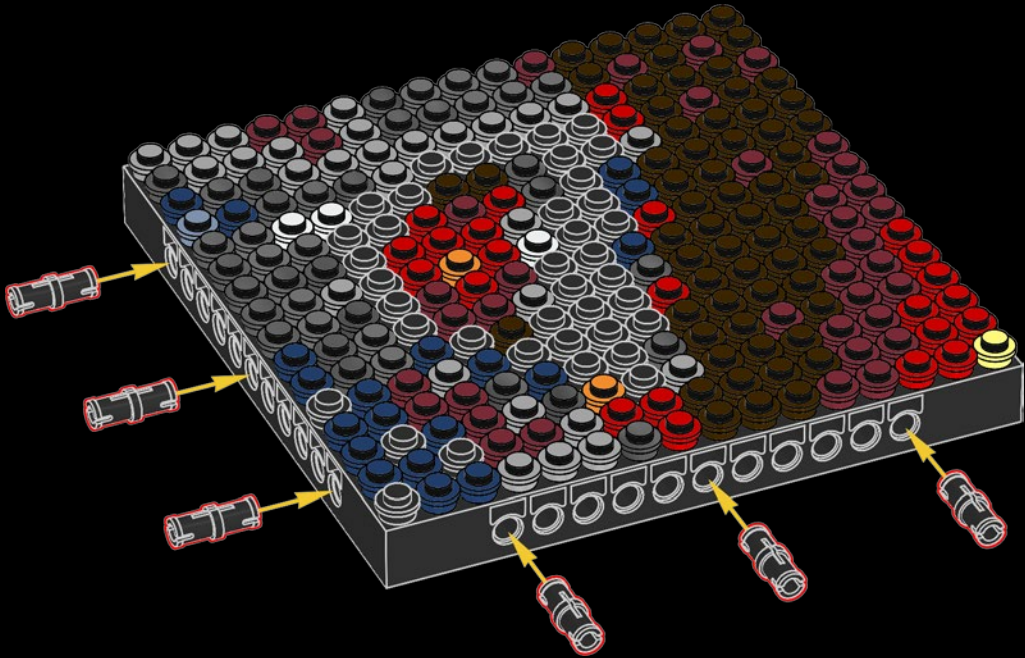

A

B

C

Legend for the board game pieces:

- 1: White piece with a crown icon
- 2: White piece with a crown icon and a star
- 3: Grey piece with a crown icon
- 4: Grey piece with a crown icon
- 5: Blue piece with a crown icon
- 6: Blue piece with a crown icon
- 7: White piece with a crown icon
- 8: Yellow piece with a crown icon
- 9: Orange piece with a crown icon
- 10: Red piece with a crown icon
- 11: Red piece with a crown icon
- 12: Brown piece with a crown icon

Legend for the 12-ball puzzle:

- 1: White ball with grey top
- 2: Grey ball with white star
- 3: Grey ball with white top
- 4: Grey ball with white top and bottom
- 5: Blue ball with white top
- 6: Blue ball with white top and bottom
- 7: White ball with grey top
- 8: Yellow ball with white top
- 9: Orange ball with white top
- 10: Red ball with white top
- 11: Red ball with white top and bottom
- 12: Brown ball with white top