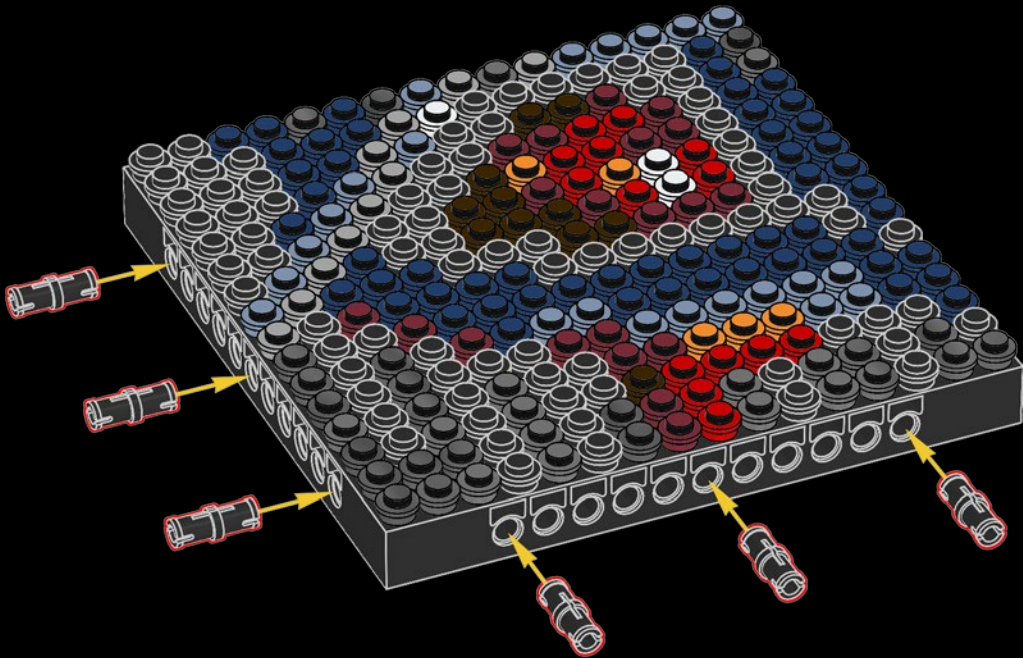

A

B

C

Legend for the board game pieces:

- 1: White piece with a crown icon
- 2: White piece with a crown icon and a star
- 3: Grey piece with a crown icon
- 4: Grey piece with a crown icon
- 5: Blue piece with a crown icon
- 6: Blue piece with a crown icon
- 7: White piece with a crown icon
- 8: Yellow piece with a crown icon
- 9: Orange piece with a crown icon
- 10: Red piece with a crown icon
- 11: Red piece with a crown icon
- 12: Brown piece with a crown icon

Legend for the 12-ball puzzle:

- 1: White ball with grey top
- 2: Grey ball with white star
- 3: Grey ball with white top
- 4: Grey ball with white top and bottom
- 5: Blue ball with white top
- 6: Blue ball with white top and bottom
- 7: White ball with grey top
- 8: Yellow ball with white top
- 9: Orange ball with white top
- 10: Red ball with white top
- 11: Red ball with white top and bottom
- 12: Brown ball with white top