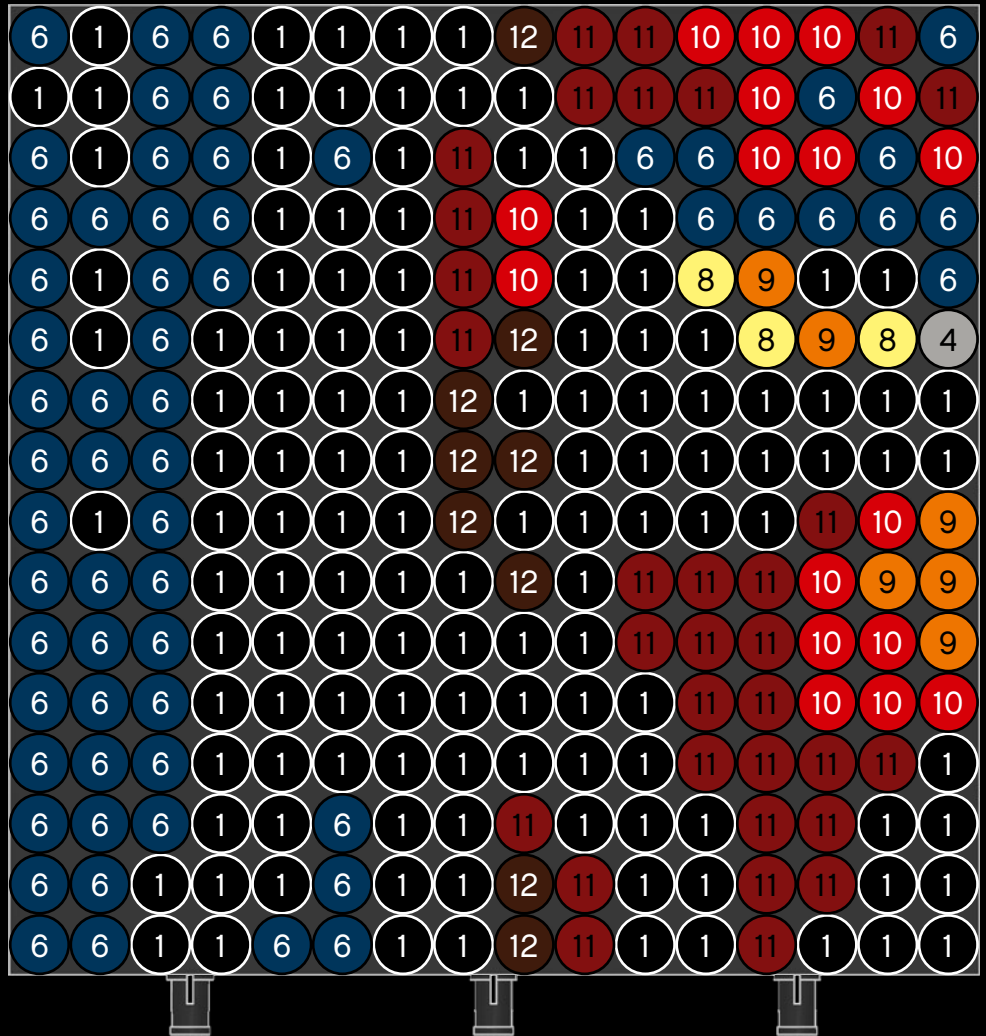

A

B

C

Legend for the board game pieces:

- 1: White piece with a crown icon
- 2: White piece with a crown icon and a star
- 3: Grey piece with a crown icon
- 4: Grey piece with a crown icon
- 5: Blue piece with a crown icon
- 6: Blue piece with a crown icon
- 7: White piece with a crown icon
- 8: Yellow piece with a crown icon
- 9: Orange piece with a crown icon
- 10: Red piece with a crown icon
- 11: Red piece with a crown icon
- 12: Brown piece with a crown icon

Legend for the 12-ball puzzle:

- 1: White ball with grey top
- 2: Grey ball with white star
- 3: Grey ball with white top
- 4: Grey ball with white top and bottom
- 5: Blue ball with white top
- 6: Blue ball with white top and bottom
- 7: White ball with grey top
- 8: Yellow ball with white top
- 9: Orange ball with white top
- 10: Red ball with white top
- 11: Red ball with white top and bottom
- 12: Brown ball with white top

Legend for the numbers 1 through 12, each associated with a unique icon and color:

- 1: White icon, white circle
- 2: Grey icon with star, grey circle with star
- 3: Grey icon, grey circle
- 4: Grey icon, grey circle
- 5: Blue icon, blue circle
- 6: Blue icon, blue circle
- 7: White icon, white circle
- 8: Yellow icon, yellow circle
- 9: Orange icon, orange circle
- 10: Red icon, red circle
- 11: Red icon, red circle
- 12: Brown icon, brown circle