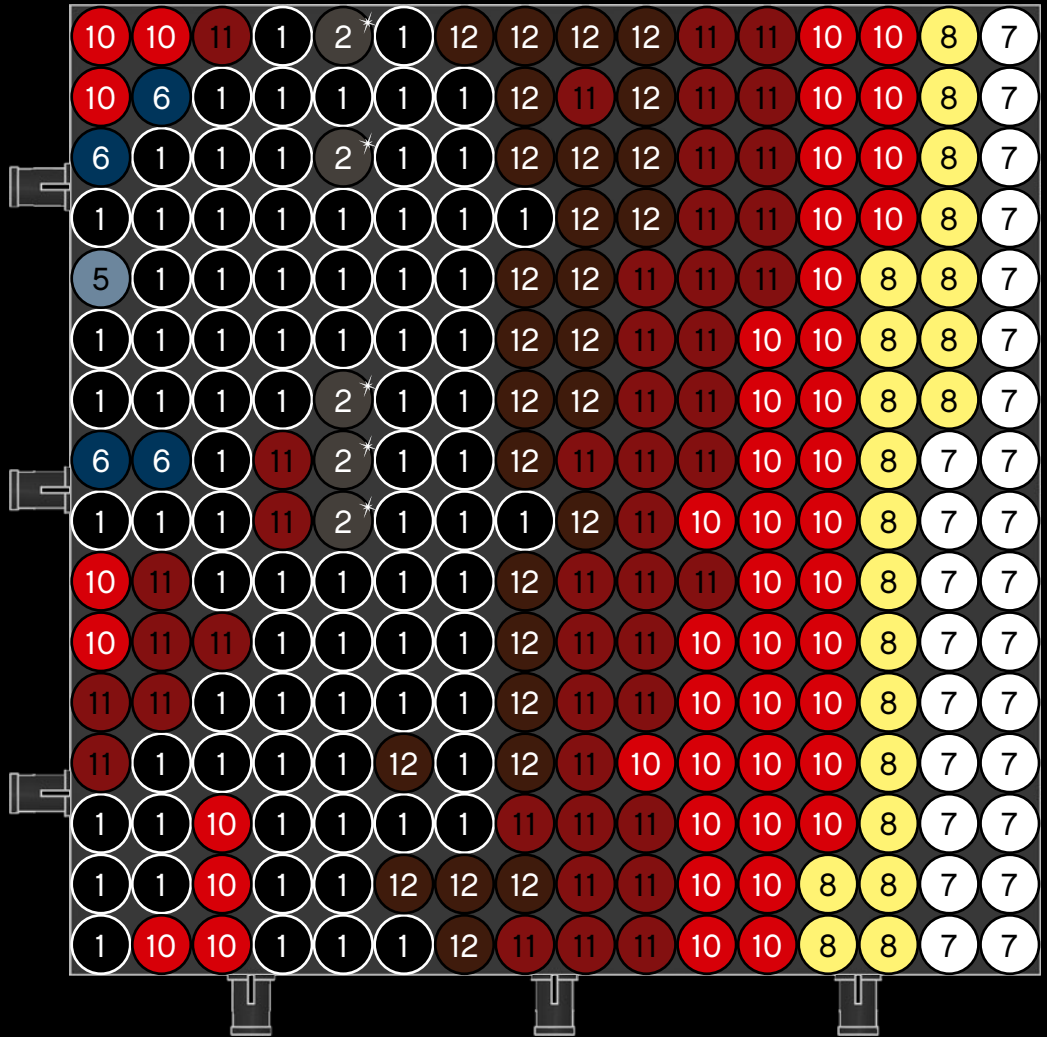

A

B

C

Legend for the board game pieces:

- 1: White piece with a crown icon
- 2: White piece with a crown icon and a star
- 3: Grey piece with a crown icon
- 4: Grey piece with a crown icon
- 5: Blue piece with a crown icon
- 6: Blue piece with a crown icon
- 7: White piece with a crown icon
- 8: Yellow piece with a crown icon
- 9: Orange piece with a crown icon
- 10: Red piece with a crown icon
- 11: Red piece with a crown icon
- 12: Brown piece with a crown icon

Legend for the 12-ball puzzle:

- 1: White ball with grey top
- 2: Grey ball with white star
- 3: Grey ball with white top
- 4: Grey ball with white top and bottom
- 5: Blue ball with white top
- 6: Blue ball with white top and bottom
- 7: White ball with grey top
- 8: Yellow ball with white top
- 9: Orange ball with white top
- 10: Red ball with white top
- 11: Red ball with white top and bottom
- 12: Brown ball with white top

Legend for the numbers 1 through 12, each associated with a unique icon and color:

- 1: White icon, white circle
- 2: Grey icon with star, grey circle with star
- 3: Grey icon, grey circle
- 4: Grey icon, grey circle
- 5: Blue icon, blue circle
- 6: Blue icon, blue circle
- 7: White icon, white circle
- 8: Yellow icon, yellow circle
- 9: Orange icon, orange circle
- 10: Red icon, red circle
- 11: Red icon, red circle
- 12: Brown icon, brown circle