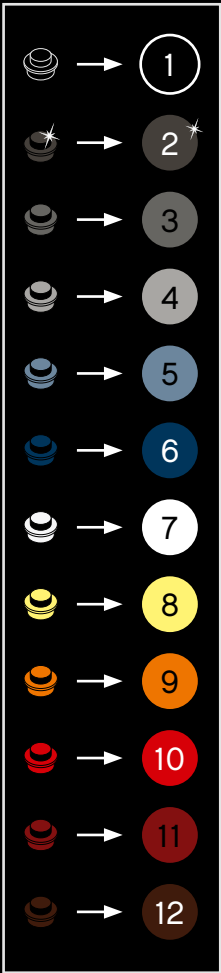

A

B

C

Legend for the board game pieces:

- 1: White piece with a crown icon
- 2: White piece with a crown icon and a star
- 3: Grey piece with a crown icon
- 4: Grey piece with a crown icon
- 5: Blue piece with a crown icon
- 6: Blue piece with a crown icon
- 7: White piece with a crown icon
- 8: Yellow piece with a crown icon
- 9: Orange piece with a crown icon
- 10: Red piece with a crown icon
- 11: Red piece with a crown icon
- 12: Brown piece with a crown icon

Legend for the 12-ball puzzle:

- 1: White ball with grey top
- 2: Grey ball with white star
- 3: Grey ball with white top
- 4: Grey ball with white top and bottom
- 5: Blue ball with white top
- 6: Blue ball with white top and bottom
- 7: White ball with grey top
- 8: Yellow ball with white top
- 9: Orange ball with white top
- 10: Red ball with white top
- 11: Red ball with white top and bottom
- 12: Brown ball with white top

Legend for the numbers 1 through 12, each associated with a unique icon and color:

- 1: White icon, white circle
- 2: Grey icon with star, grey circle with star
- 3: Grey icon, grey circle
- 4: Grey icon, grey circle
- 5: Blue icon, blue circle
- 6: Blue icon, blue circle
- 7: White icon, white circle
- 8: Yellow icon, yellow circle
- 9: Orange icon, orange circle
- 10: Red icon, red circle
- 11: Red icon, red circle
- 12: Brown icon, brown circle