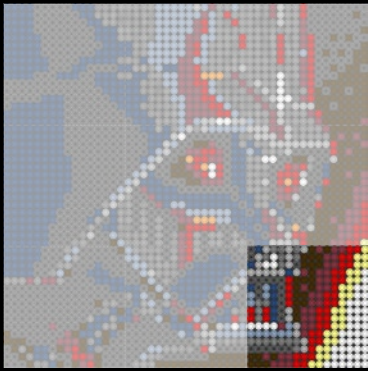

A

B

C

Legend for the board game pieces:

- 1: White piece with a crown icon
- 2: White piece with a crown icon and a star
- 3: Grey piece with a crown icon
- 4: Grey piece with a crown icon
- 5: Blue piece with a crown icon
- 6: Blue piece with a crown icon
- 7: White piece with a crown icon
- 8: Yellow piece with a crown icon
- 9: Orange piece with a crown icon
- 10: Red piece with a crown icon
- 11: Red piece with a crown icon
- 12: Brown piece with a crown icon

Legend for the 12-ball puzzle:

- 1: White ball with grey top
- 2: Grey ball with white star
- 3: Grey ball with white top
- 4: Grey ball with white top and bottom
- 5: Blue ball with white top
- 6: Blue ball with white top and bottom
- 7: White ball with grey top
- 8: Yellow ball with white top
- 9: Orange ball with white top
- 10: Red ball with white top
- 11: Red ball with white top and bottom
- 12: Brown ball with white top