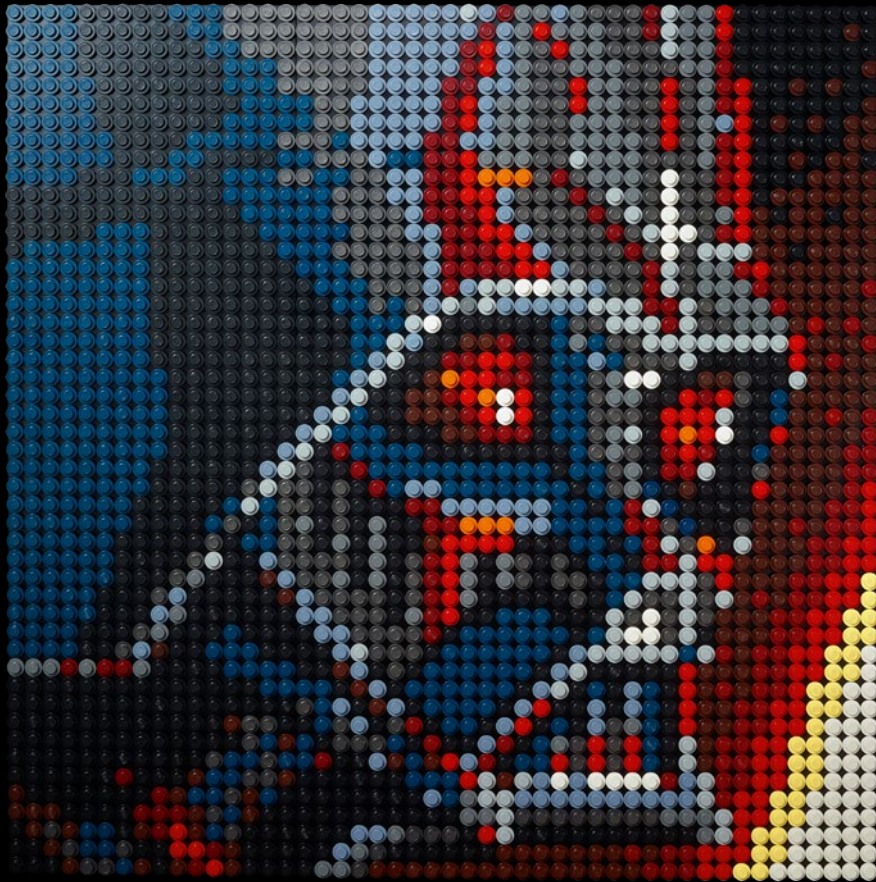

2020

31200 *Star Wars*™ The Sith™

Exclusive art you've never seen before

We set out to create something truly unique and different from anything else out there, so we based

this model on brand-new artwork created especially for LEGO® Art. The original drawings were all in black and white, and showed the three characters in a variety of poses and croppings. We worked closely with them to refine our selection, and added in the colouring and the lighting, as well as the Lightsaber elements that really make the artwork stand out. Essentially, we've created three exclusive, never-before-seen images that fans can build and display.

A

B

C

Legend for the board game pieces:

- 1: White piece with a crown icon
- 2: White piece with a crown icon and a star
- 3: Grey piece with a crown icon
- 4: Grey piece with a crown icon
- 5: Blue piece with a crown icon
- 6: Blue piece with a crown icon
- 7: White piece with a crown icon
- 8: Yellow piece with a crown icon
- 9: Orange piece with a crown icon
- 10: Red piece with a crown icon
- 11: Red piece with a crown icon
- 12: Brown piece with a crown icon

Legend for the 12-ball puzzle:

- 1: White ball with grey top
- 2: Grey ball with white star
- 3: Grey ball with white top
- 4: Grey ball with white top and bottom
- 5: Blue ball with white top
- 6: Blue ball with white top and bottom
- 7: White ball with grey top
- 8: Yellow ball with white top
- 9: Orange ball with white top
- 10: Red ball with white top
- 11: Red ball with white top and bottom
- 12: Brown ball with white top

Legend for the numbers 1 through 12, each associated with a unique icon and color:

- 1: White icon, white circle
- 2: Grey icon with star, grey circle with star
- 3: Grey icon, grey circle
- 4: Grey icon, grey circle
- 5: Blue icon, blue circle
- 6: Blue icon, blue circle
- 7: White icon, white circle
- 8: Yellow icon, yellow circle
- 9: Orange icon, orange circle
- 10: Red icon, red circle
- 11: Red icon, red circle
- 12: Brown icon, brown circle