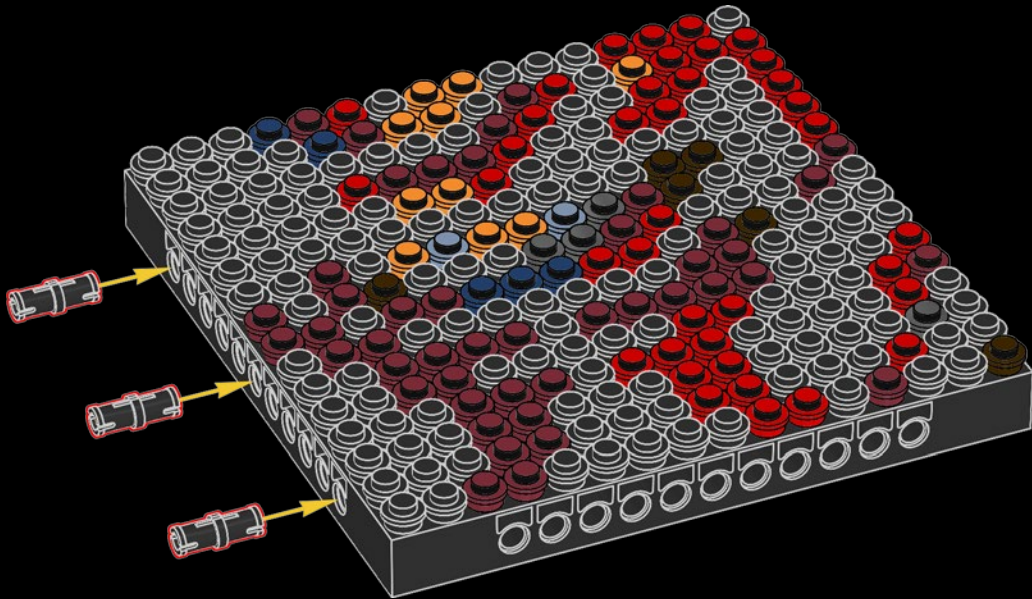

A

B

C

Legend for the board game pieces:

- 1: White piece with a crown icon
- 2: White piece with a crown icon and a star
- 3: Grey piece with a crown icon
- 4: Grey piece with a crown icon
- 5: Blue piece with a crown icon
- 6: Blue piece with a crown icon
- 7: White piece with a crown icon
- 8: Yellow piece with a crown icon
- 9: Orange piece with a crown icon
- 10: Red piece with a crown icon
- 11: Red piece with a crown icon
- 12: Brown piece with a crown icon

Legend for the 12-ball puzzle:

- 1: White ball with grey top
- 2: Grey ball with white star
- 3: Grey ball with white top
- 4: Grey ball with white top and bottom
- 5: Blue ball with white top
- 6: Blue ball with white top and bottom
- 7: White ball with grey top
- 8: Yellow ball with white top
- 9: Orange ball with white top
- 10: Red ball with white top
- 11: Red ball with white top and bottom
- 12: Brown ball with white top