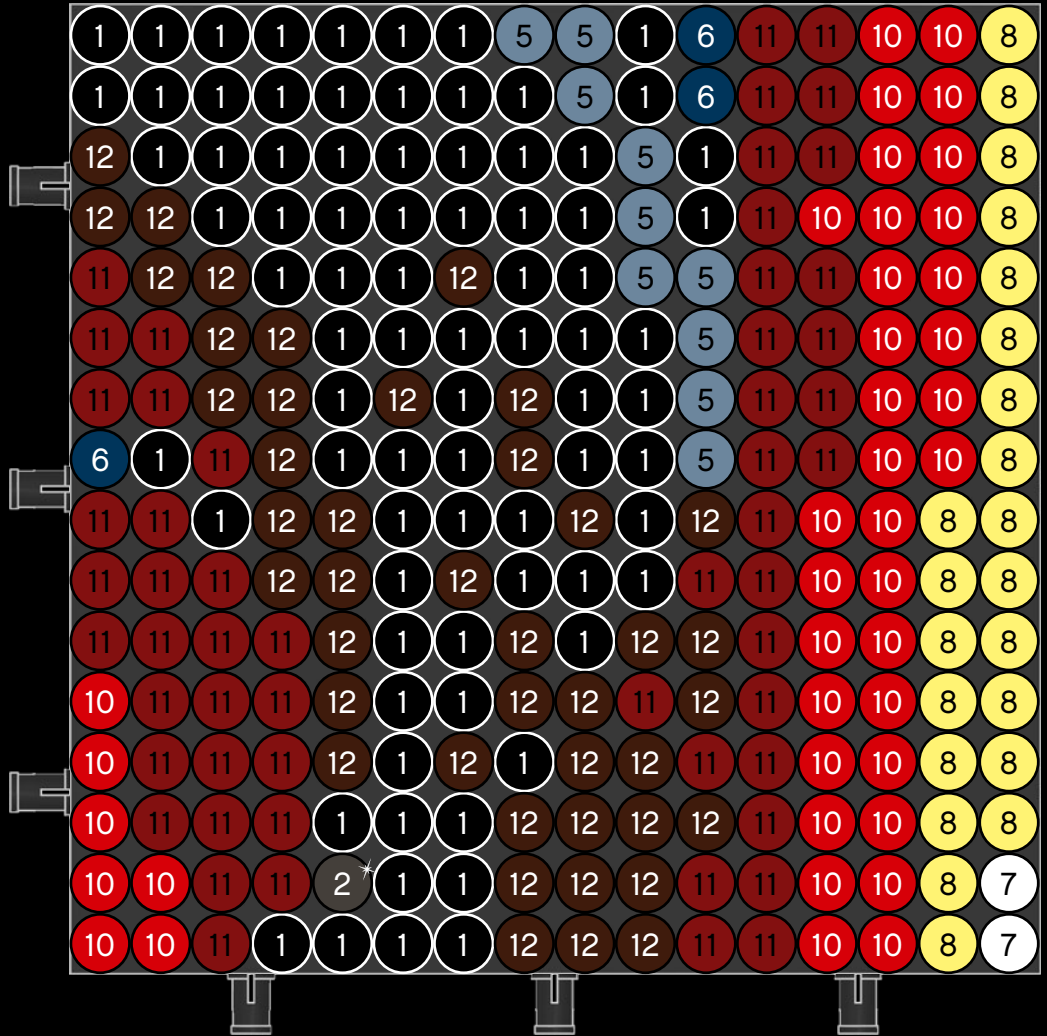

A

B

C

Legend for the board game pieces:

- 1: White piece with a crown icon
- 2: White piece with a crown icon and a star
- 3: Grey piece with a crown icon
- 4: Grey piece with a crown icon
- 5: Blue piece with a crown icon
- 6: Blue piece with a crown icon
- 7: White piece with a crown icon
- 8: Yellow piece with a crown icon
- 9: Orange piece with a crown icon
- 10: Red piece with a crown icon
- 11: Red piece with a crown icon
- 12: Brown piece with a crown icon

Legend for the 12-ball puzzle:

- 1: White ball with grey top
- 2: Grey ball with white star
- 3: Grey ball with white top
- 4: Grey ball with white top and bottom
- 5: Blue ball with white top
- 6: Blue ball with white top and bottom
- 7: White ball with grey top
- 8: Yellow ball with white top
- 9: Orange ball with white top
- 10: Red ball with white top
- 11: Red ball with white top and bottom
- 12: Brown ball with white top