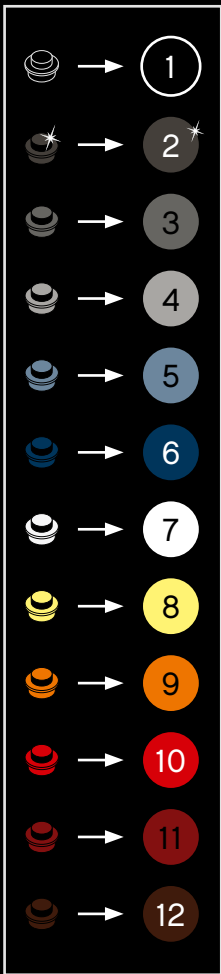

A

B

C

Legend for the board game pieces:

- 1: White piece with a crown icon
- 2: White piece with a crown icon and a star
- 3: Grey piece with a crown icon
- 4: Grey piece with a crown icon
- 5: Blue piece with a crown icon
- 6: Blue piece with a crown icon
- 7: White piece with a crown icon
- 8: Yellow piece with a crown icon
- 9: Orange piece with a crown icon
- 10: Red piece with a crown icon
- 11: Red piece with a crown icon
- 12: Brown piece with a crown icon

Legend for the 12-ball puzzle:

- 1: White ball with grey top
- 2: Grey ball with white star
- 3: Grey ball with white top
- 4: Grey ball with white top and bottom
- 5: Blue ball with white top
- 6: Blue ball with white top and bottom
- 7: White ball with grey top
- 8: Yellow ball with white top
- 9: Orange ball with white top
- 10: Red ball with white top
- 11: Red ball with white top and bottom
- 12: Brown ball with white top

Legend for the numbers 1 through 12, each associated with a unique icon and color:

- 1: White icon, white circle
- 2: Grey icon with star, grey circle with star
- 3: Grey icon, grey circle
- 4: Grey icon, grey circle
- 5: Blue icon, blue circle
- 6: Blue icon, blue circle
- 7: White icon, white circle
- 8: Yellow icon, yellow circle
- 9: Orange icon, orange circle
- 10: Red icon, red circle
- 11: Red icon, red circle
- 12: Brown icon, brown circle

A

B

C

1

2

3

4

5