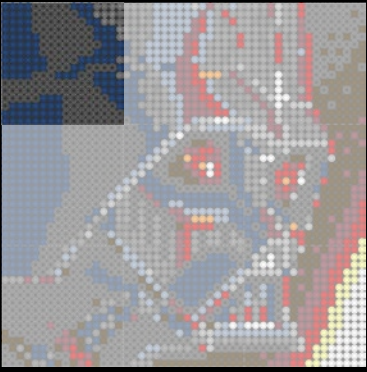

A

B

C

Legend for the board game pieces:

- 1: White piece with a crown icon
- 2: White piece with a crown icon and a star
- 3: Grey piece with a crown icon
- 4: Grey piece with a crown icon
- 5: Blue piece with a crown icon
- 6: Blue piece with a crown icon
- 7: White piece with a crown icon
- 8: Yellow piece with a crown icon
- 9: Orange piece with a crown icon
- 10: Red piece with a crown icon
- 11: Red piece with a crown icon
- 12: Brown piece with a crown icon

Legend for the 12-ball puzzle:

- 1: White ball with grey top
- 2: Grey ball with white star
- 3: Grey ball with white top
- 4: Grey ball with white top and bottom
- 5: Blue ball with white top
- 6: Blue ball with white top and bottom
- 7: White ball with grey top
- 8: Yellow ball with white top
- 9: Orange ball with white top
- 10: Red ball with white top
- 11: Red ball with white top and bottom
- 12: Brown ball with white top

Legend for the numbers 1 through 12, each associated with a unique icon and color:

- 1: White icon, white circle
- 2: Grey icon with star, grey circle with star
- 3: Grey icon, grey circle
- 4: Grey icon, grey circle
- 5: Blue icon, blue circle
- 6: Blue icon, blue circle
- 7: White icon, white circle
- 8: Yellow icon, yellow circle
- 9: Orange icon, orange circle
- 10: Red icon, red circle
- 11: Red icon, red circle
- 12: Brown icon, brown circle