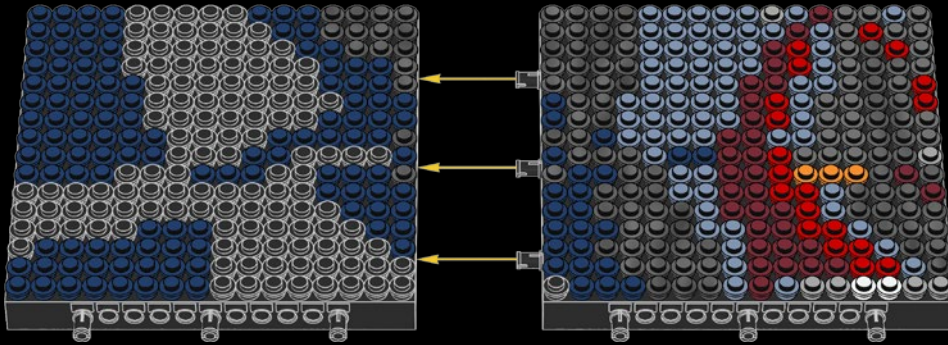

A

B

C

Legend for the board game pieces:

- 1: White piece with a crown icon
- 2: White piece with a crown icon and a star
- 3: Grey piece with a crown icon
- 4: Grey piece with a crown icon
- 5: Blue piece with a crown icon
- 6: Blue piece with a crown icon
- 7: White piece with a crown icon
- 8: Yellow piece with a crown icon
- 9: Orange piece with a crown icon
- 10: Red piece with a crown icon
- 11: Red piece with a crown icon
- 12: Brown piece with a crown icon

Legend for the 12-ball puzzle:

- 1: White ball with grey top
- 2: Grey ball with white star
- 3: Grey ball with white top
- 4: Grey ball with white top and bottom
- 5: Blue ball with white top
- 6: Blue ball with white top and bottom
- 7: White ball with grey top
- 8: Yellow ball with white top
- 9: Orange ball with white top
- 10: Red ball with white top
- 11: Red ball with white top and bottom
- 12: Brown ball with white top