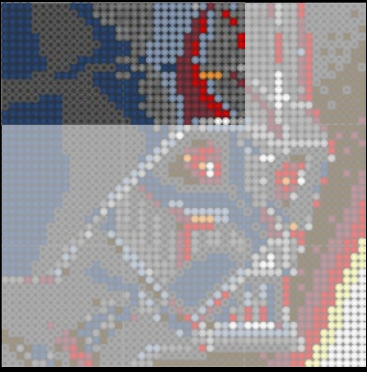

A

B

C

Legend for the board game pieces:

- 1: White piece with a crown icon
- 2: White piece with a crown icon and a star
- 3: Grey piece with a crown icon
- 4: Grey piece with a crown icon
- 5: Blue piece with a crown icon
- 6: Blue piece with a crown icon
- 7: White piece with a crown icon
- 8: Yellow piece with a crown icon
- 9: Orange piece with a crown icon
- 10: Red piece with a crown icon
- 11: Red piece with a crown icon
- 12: Brown piece with a crown icon

Legend for the 12-ball puzzle:

- 1: White ball with grey top
- 2: Grey ball with white star
- 3: Grey ball with white top
- 4: Grey ball with white top and bottom
- 5: Blue ball with white top
- 6: Blue ball with white top and bottom
- 7: White ball with grey top
- 8: Yellow ball with white top
- 9: Orange ball with white top
- 10: Red ball with white top
- 11: Red ball with white top and bottom
- 12: Brown ball with white top

Legend for the numbers 1 through 12, each associated with a unique icon and color:

- 1: White icon, white circle
- 2: Grey icon with star, grey circle with star
- 3: Grey icon, grey circle
- 4: Grey icon, grey circle
- 5: Blue icon, blue circle
- 6: Blue icon, blue circle
- 7: White icon, white circle
- 8: Yellow icon, yellow circle
- 9: Orange icon, orange circle
- 10: Red icon, red circle
- 11: Red icon, red circle
- 12: Brown icon, brown circle