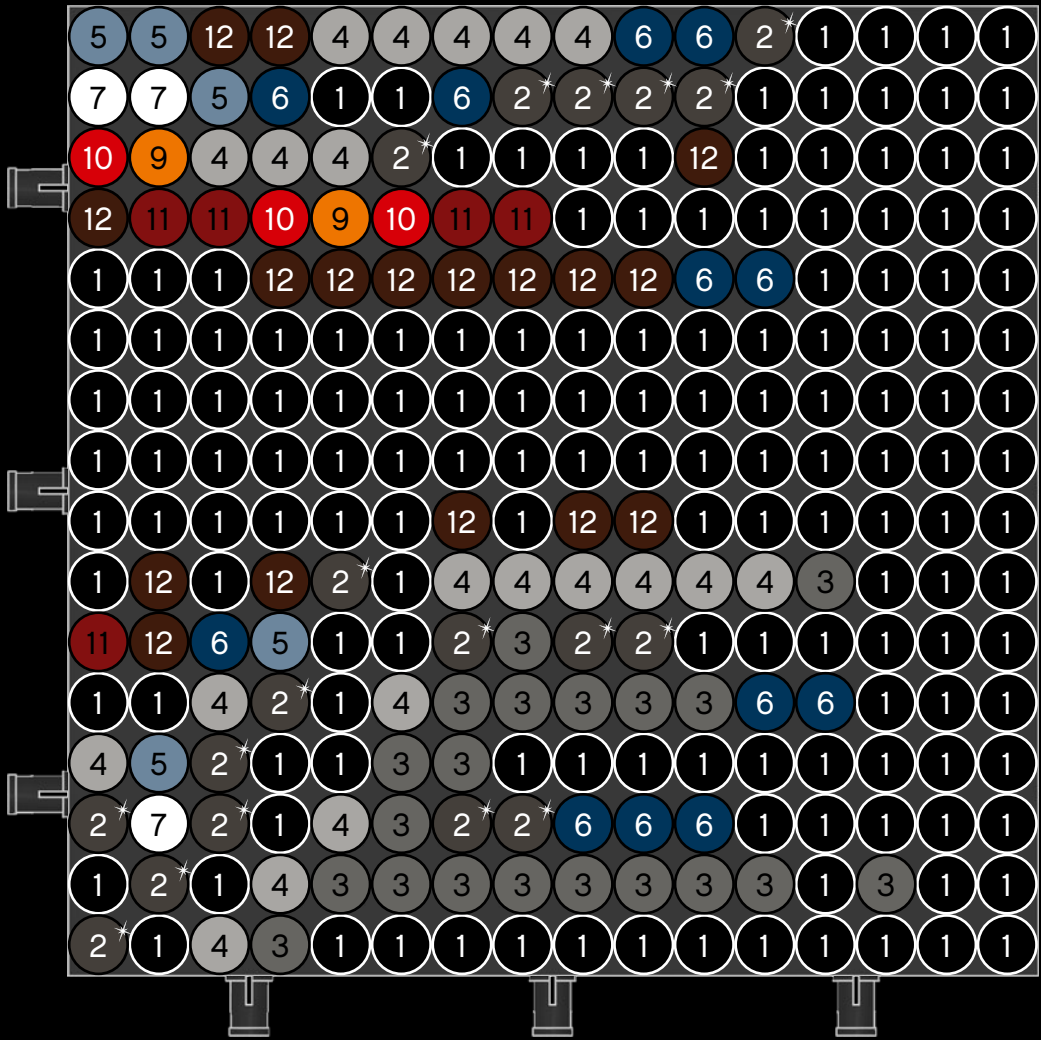

A

B

C

Legend for the board game pieces:

- 1: White piece with a crown icon
- 2: White piece with a crown icon and a star
- 3: Grey piece with a crown icon
- 4: Grey piece with a crown icon
- 5: Blue piece with a crown icon
- 6: Blue piece with a crown icon
- 7: White piece with a crown icon
- 8: Yellow piece with a crown icon
- 9: Orange piece with a crown icon
- 10: Red piece with a crown icon
- 11: Red piece with a crown icon
- 12: Brown piece with a crown icon

Legend for the 12-ball puzzle:

- 1: White ball with grey top
- 2: Grey ball with white star
- 3: Grey ball with white top
- 4: Grey ball with white top and bottom
- 5: Blue ball with white top
- 6: Blue ball with white top and bottom
- 7: White ball with grey top
- 8: Yellow ball with white top
- 9: Orange ball with white top
- 10: Red ball with white top
- 11: Red ball with white top and bottom
- 12: Brown ball with white top

Legend for the numbers 1 through 12, each associated with a unique icon and color:

- 1: White icon, white circle
- 2: Grey icon with star, grey circle with star
- 3: Grey icon, grey circle
- 4: Grey icon, grey circle
- 5: Blue icon, blue circle
- 6: Blue icon, blue circle
- 7: White icon, white circle
- 8: Yellow icon, yellow circle
- 9: Orange icon, orange circle
- 10: Red icon, red circle
- 11: Red icon, red circle
- 12: Brown icon, brown circle