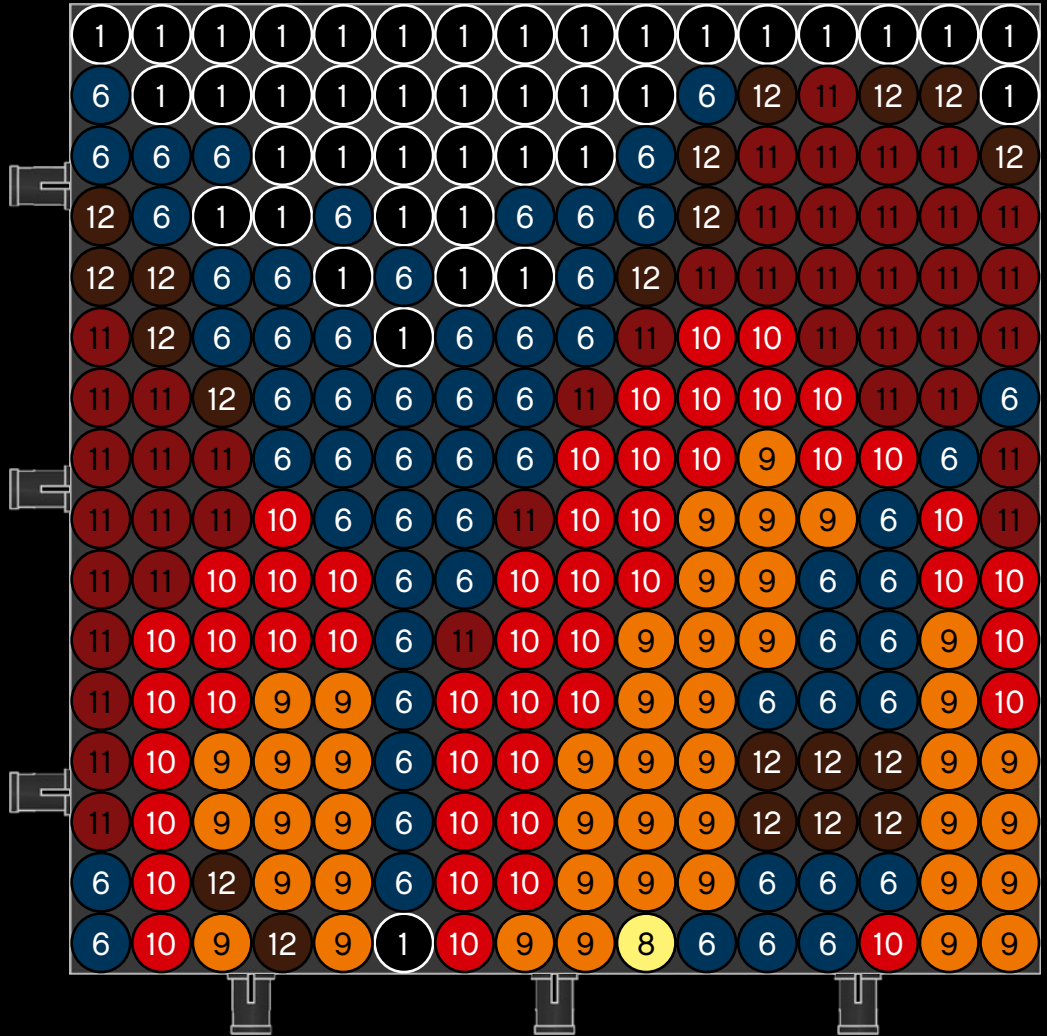

A

B

C

Legend for the board game pieces:

- 1: White piece with a crown icon
- 2: White piece with a crown icon and a star
- 3: Grey piece with a crown icon
- 4: Grey piece with a crown icon
- 5: Blue piece with a crown icon
- 6: Blue piece with a crown icon
- 7: White piece with a crown icon
- 8: Yellow piece with a crown icon
- 9: Orange piece with a crown icon
- 10: Red piece with a crown icon
- 11: Red piece with a crown icon
- 12: Brown piece with a crown icon

Legend for the 12-ball puzzle:

- 1: White ball with grey top
- 2: Grey ball with white star
- 3: Grey ball with white top
- 4: Grey ball with white top and bottom
- 5: Blue ball with white top
- 6: Blue ball with white top and bottom
- 7: White ball with grey top
- 8: Yellow ball with white top
- 9: Orange ball with white top
- 10: Red ball with white top
- 11: Red ball with white top and bottom
- 12: Brown ball with white top

Legend for the numbers 1 through 12, each associated with a unique icon and color:

- 1: White icon, white circle
- 2: Grey icon with star, grey circle with star
- 3: Grey icon, grey circle
- 4: Grey icon, grey circle
- 5: Blue icon, blue circle
- 6: Blue icon, blue circle
- 7: White icon, white circle
- 8: Yellow icon, yellow circle
- 9: Orange icon, orange circle
- 10: Red icon, red circle
- 11: Red icon, red circle
- 12: Brown icon, brown circle