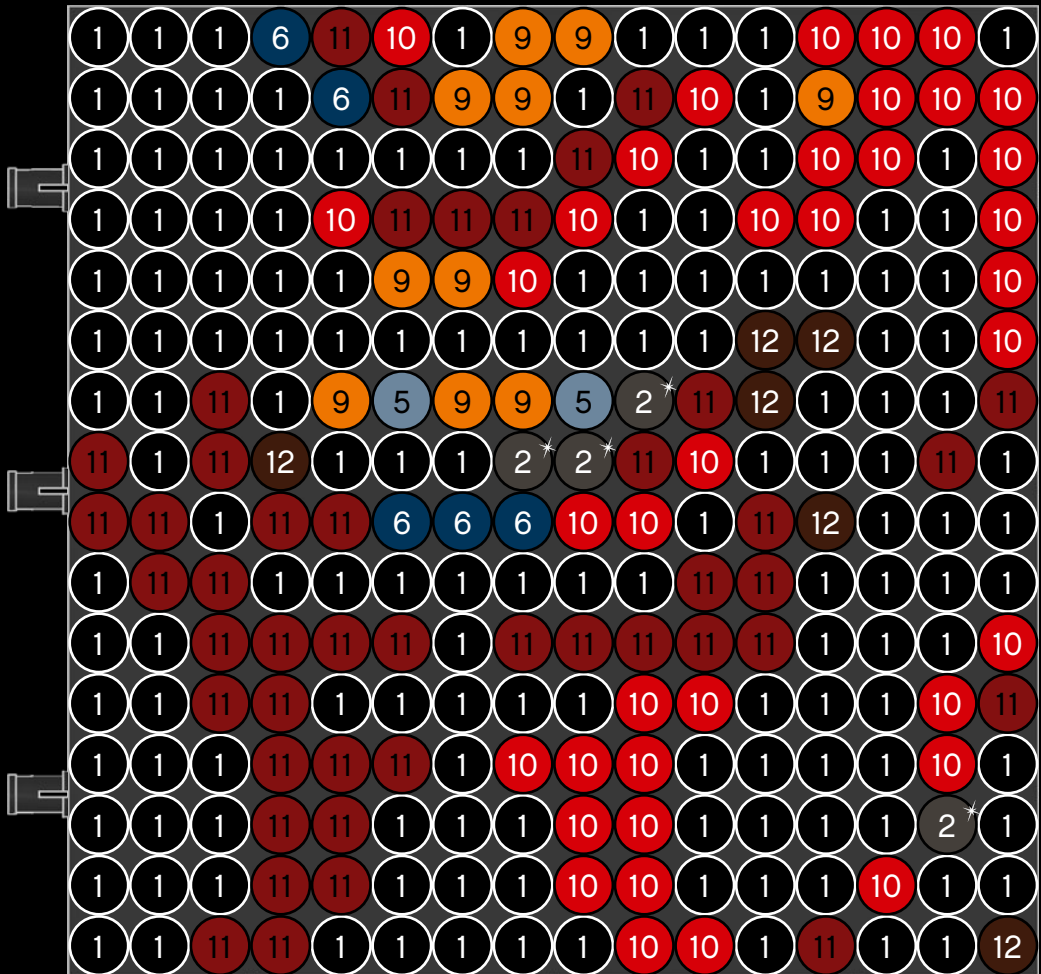

A

B

C

Legend for the board game pieces:

- 1: White piece with a crown icon
- 2: White piece with a crown icon and a star
- 3: Grey piece with a crown icon
- 4: Grey piece with a crown icon
- 5: Blue piece with a crown icon
- 6: Blue piece with a crown icon
- 7: White piece with a crown icon
- 8: Yellow piece with a crown icon
- 9: Orange piece with a crown icon
- 10: Red piece with a crown icon
- 11: Red piece with a crown icon
- 12: Brown piece with a crown icon

Legend for the 12-ball puzzle:

- 1: White ball with grey top
- 2: Grey ball with white star
- 3: Grey ball with white top
- 4: Grey ball with white top and bottom
- 5: Blue ball with white top
- 6: Blue ball with white top and bottom
- 7: White ball with grey top
- 8: Yellow ball with white top
- 9: Orange ball with white top
- 10: Red ball with white top
- 11: Red ball with white top and bottom
- 12: Brown ball with white top

Legend for the numbers 1 through 12, each associated with a unique icon and color:

- 1: White icon, white circle
- 2: Grey icon with star, grey circle with star
- 3: Grey icon, grey circle
- 4: Grey icon, grey circle
- 5: Blue icon, blue circle
- 6: Blue icon, blue circle
- 7: White icon, white circle
- 8: Yellow icon, yellow circle
- 9: Orange icon, orange circle
- 10: Red icon, red circle
- 11: Red icon, red circle
- 12: Brown icon, brown circle