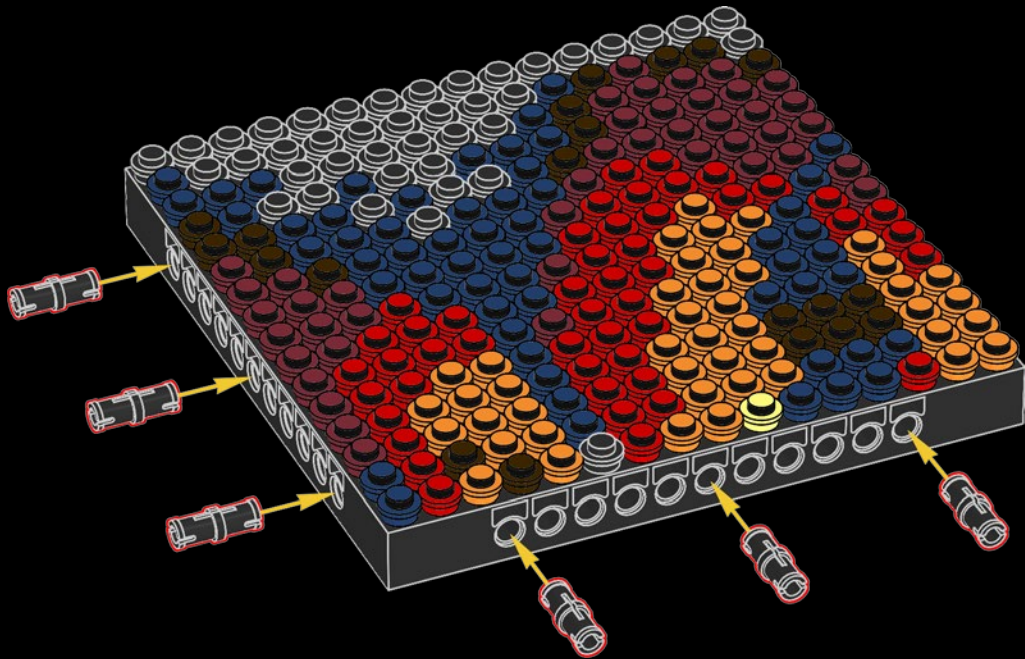

A

B

C

Legend for the board game pieces:

- 1: White piece with a crown icon
- 2: White piece with a crown icon and a star
- 3: Grey piece with a crown icon
- 4: Grey piece with a crown icon
- 5: Blue piece with a crown icon
- 6: Blue piece with a crown icon
- 7: White piece with a crown icon
- 8: Yellow piece with a crown icon
- 9: Orange piece with a crown icon
- 10: Red piece with a crown icon
- 11: Red piece with a crown icon
- 12: Brown piece with a crown icon

Legend for the 12-ball puzzle:

- 1: White ball with grey top
- 2: Grey ball with white star
- 3: Grey ball with white top
- 4: Grey ball with white top and bottom
- 5: Blue ball with white top
- 6: Blue ball with white top and bottom
- 7: White ball with grey top
- 8: Yellow ball with white top
- 9: Orange ball with white top
- 10: Red ball with white top
- 11: Red ball with white top and bottom
- 12: Brown ball with white top