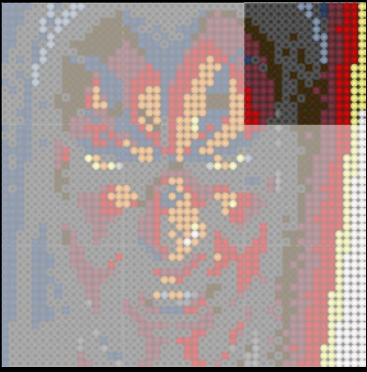

A

B

C

Legend for the board game pieces:

- 1: White piece with a crown icon
- 2: White piece with a crown icon and a star
- 3: Grey piece with a crown icon
- 4: Grey piece with a crown icon
- 5: Blue piece with a crown icon
- 6: Blue piece with a crown icon
- 7: White piece with a crown icon
- 8: Yellow piece with a crown icon
- 9: Orange piece with a crown icon
- 10: Red piece with a crown icon
- 11: Red piece with a crown icon
- 12: Brown piece with a crown icon

Legend for the 12-ball puzzle:

- 1: White ball with grey top
- 2: Grey ball with white star
- 3: Grey ball with white top
- 4: Grey ball with white top and bottom
- 5: Blue ball with white top
- 6: Blue ball with white top and bottom
- 7: White ball with grey top
- 8: Yellow ball with white top
- 9: Orange ball with white top
- 10: Red ball with white top
- 11: Red ball with white top and bottom
- 12: Brown ball with white top

Legend for the numbers 1 through 12, each associated with a unique icon and color:

- 1: White icon, white circle
- 2: Grey icon with star, grey circle with star
- 3: Grey icon, grey circle
- 4: Grey icon, grey circle
- 5: Blue icon, blue circle
- 6: Blue icon, blue circle
- 7: White icon, white circle
- 8: Yellow icon, yellow circle
- 9: Orange icon, orange circle
- 10: Red icon, red circle
- 11: Red icon, red circle
- 12: Brown icon, brown circle