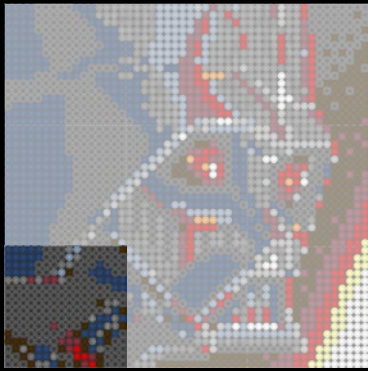

A

B

C

Legend for the board game pieces:

- 1: White piece with a crown icon
- 2: White piece with a crown icon and a star
- 3: Grey piece with a crown icon
- 4: Grey piece with a crown icon
- 5: Blue piece with a crown icon
- 6: Blue piece with a crown icon
- 7: White piece with a crown icon
- 8: Yellow piece with a crown icon
- 9: Orange piece with a crown icon
- 10: Red piece with a crown icon
- 11: Red piece with a crown icon
- 12: Brown piece with a crown icon

Legend for the 12-ball puzzle:

- 1: White ball with grey top
- 2: Grey ball with white star
- 3: Grey ball with white top
- 4: Grey ball with white top and bottom
- 5: Blue ball with white top
- 6: Blue ball with white top and bottom
- 7: White ball with grey top
- 8: Yellow ball with white top
- 9: Orange ball with white top
- 10: Red ball with white top
- 11: Red ball with white top and bottom
- 12: Brown ball with white top

Legend for the numbers 1 through 12, each associated with a unique icon and color:

- 1: White icon, white circle
- 2: Grey icon with star, grey circle with star
- 3: Grey icon, grey circle
- 4: Grey icon, grey circle
- 5: Blue icon, blue circle
- 6: Blue icon, blue circle
- 7: White icon, white circle
- 8: Yellow icon, yellow circle
- 9: Orange icon, orange circle
- 10: Red icon, red circle
- 11: Red icon, red circle
- 12: Brown icon, brown circle