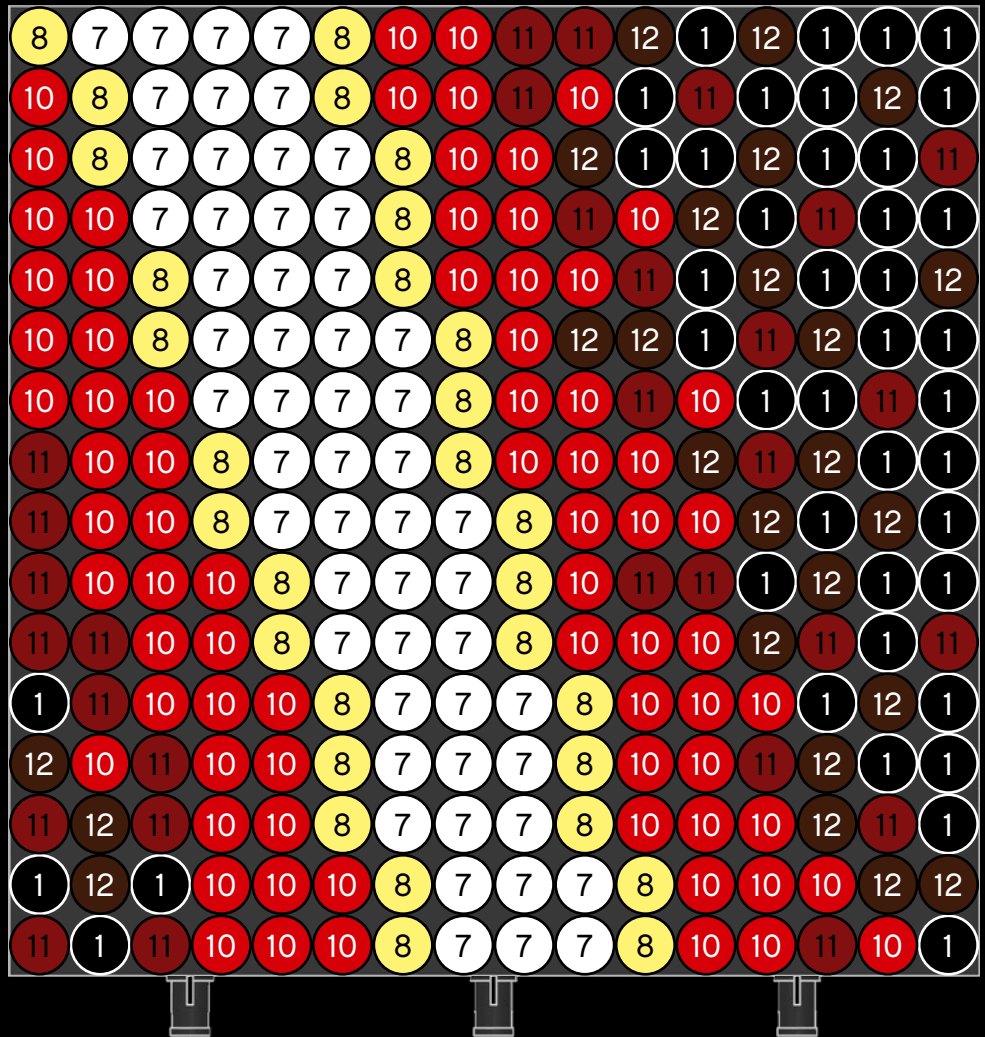

A

B

C

Legend for the board game pieces:

- 1: White piece with a crown icon
- 2: White piece with a crown icon and a star
- 3: Grey piece with a crown icon
- 4: Grey piece with a crown icon
- 5: Blue piece with a crown icon
- 6: Blue piece with a crown icon
- 7: White piece with a crown icon
- 8: Yellow piece with a crown icon
- 9: Orange piece with a crown icon
- 10: Red piece with a crown icon
- 11: Red piece with a crown icon
- 12: Brown piece with a crown icon

Legend for the 12-ball puzzle:

- 1: White ball with grey top
- 2: Grey ball with white star
- 3: Grey ball with white top
- 4: Grey ball with white top and bottom
- 5: Blue ball with white top
- 6: Blue ball with white top and bottom
- 7: White ball with grey top
- 8: Yellow ball with white top
- 9: Orange ball with white top
- 10: Red ball with white top
- 11: Red ball with white top and bottom
- 12: Brown ball with white top