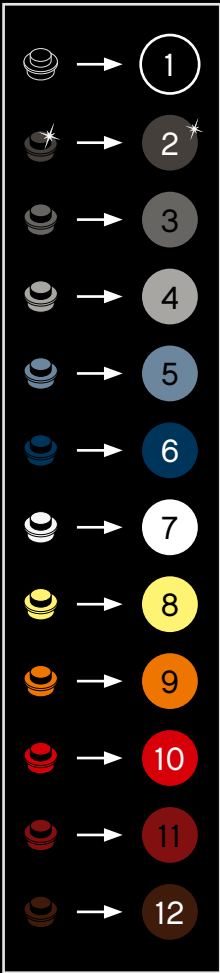

A

B

C

Legend for the board game pieces:

- 1: White piece with a crown icon
- 2: White piece with a crown icon and a star
- 3: Grey piece with a crown icon
- 4: Grey piece with a crown icon
- 5: Blue piece with a crown icon
- 6: Blue piece with a crown icon
- 7: White piece with a crown icon
- 8: Yellow piece with a crown icon
- 9: Orange piece with a crown icon
- 10: Red piece with a crown icon
- 11: Red piece with a crown icon
- 12: Brown piece with a crown icon

Legend for the 12-ball puzzle:

- 1: White ball with grey top
- 2: Grey ball with white star
- 3: Grey ball with white top
- 4: Grey ball with white top and bottom
- 5: Blue ball with white top
- 6: Blue ball with white top and bottom
- 7: White ball with grey top
- 8: Yellow ball with white top
- 9: Orange ball with white top
- 10: Red ball with white top
- 11: Red ball with white top and bottom
- 12: Brown ball with white top

Legend for the numbers 1 through 12, each associated with a unique icon and color:

- 1: White icon, white circle
- 2: Grey icon with star, grey circle with star
- 3: Grey icon, grey circle
- 4: Grey icon, grey circle
- 5: Blue icon, blue circle
- 6: Blue icon, blue circle
- 7: White icon, white circle
- 8: Yellow icon, yellow circle
- 9: Orange icon, orange circle
- 10: Red icon, red circle
- 11: Red icon, red circle
- 12: Brown icon, brown circle

A

B

C

1

2

3

4

5