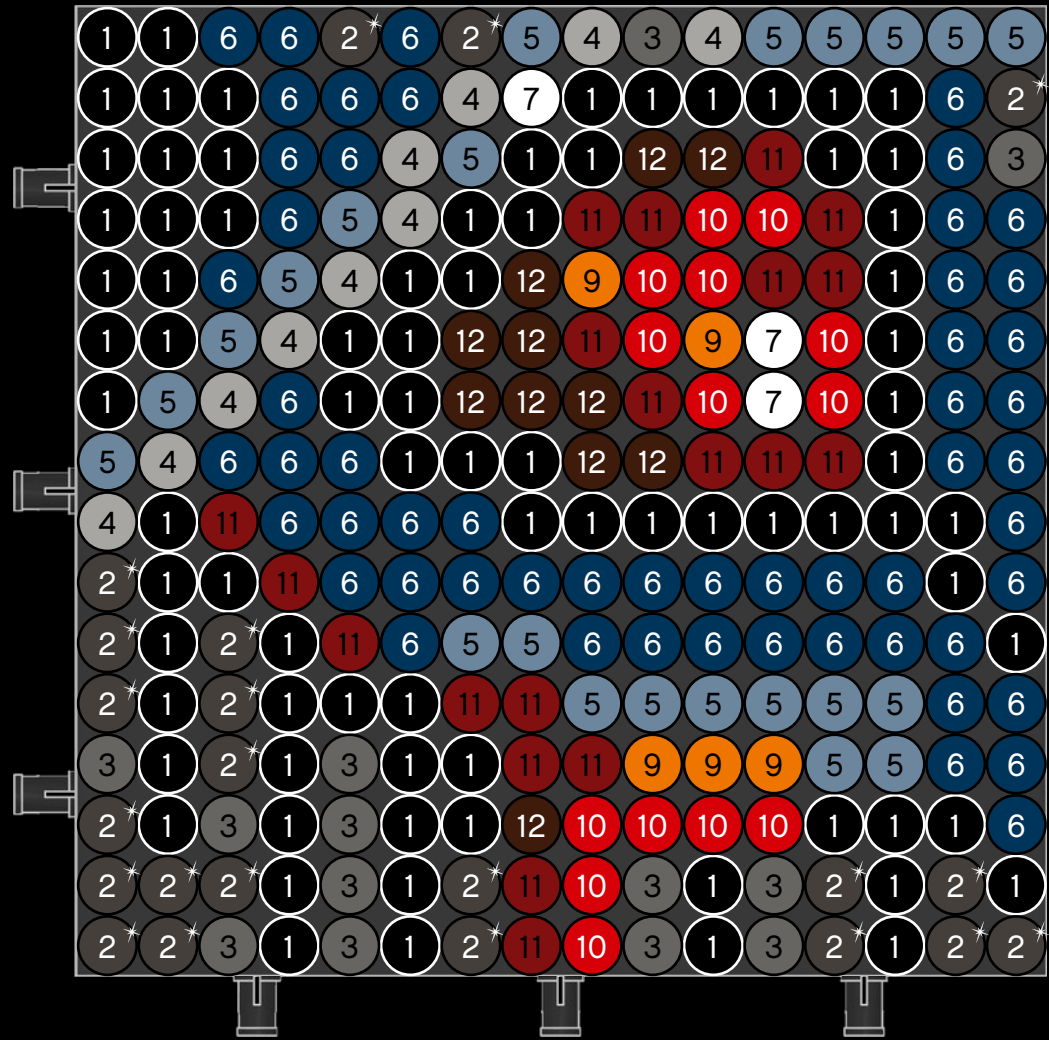

A

B

C

Legend for the board game pieces:

- 1: White piece with a crown icon
- 2: White piece with a crown icon and a star
- 3: Grey piece with a crown icon
- 4: Grey piece with a crown icon
- 5: Blue piece with a crown icon
- 6: Blue piece with a crown icon
- 7: White piece with a crown icon
- 8: Yellow piece with a crown icon
- 9: Orange piece with a crown icon
- 10: Red piece with a crown icon
- 11: Red piece with a crown icon
- 12: Brown piece with a crown icon

Legend for the 12-ball puzzle:

- 1: White ball with grey top
- 2: Grey ball with white star
- 3: Grey ball with white top
- 4: Grey ball with white top and bottom
- 5: Blue ball with white top
- 6: Blue ball with white top and bottom
- 7: White ball with grey top
- 8: Yellow ball with white top
- 9: Orange ball with white top
- 10: Red ball with white top
- 11: Red ball with white top and bottom
- 12: Brown ball with white top

Legend for the numbers 1 through 12, each associated with a unique icon and color:

- 1: White icon, white circle
- 2: Grey icon with star, grey circle with star
- 3: Grey icon, grey circle
- 4: Grey icon, grey circle
- 5: Blue icon, blue circle
- 6: Blue icon, blue circle
- 7: White icon, white circle
- 8: Yellow icon, yellow circle
- 9: Orange icon, orange circle
- 10: Red icon, red circle
- 11: Red icon, red circle
- 12: Brown icon, brown circle