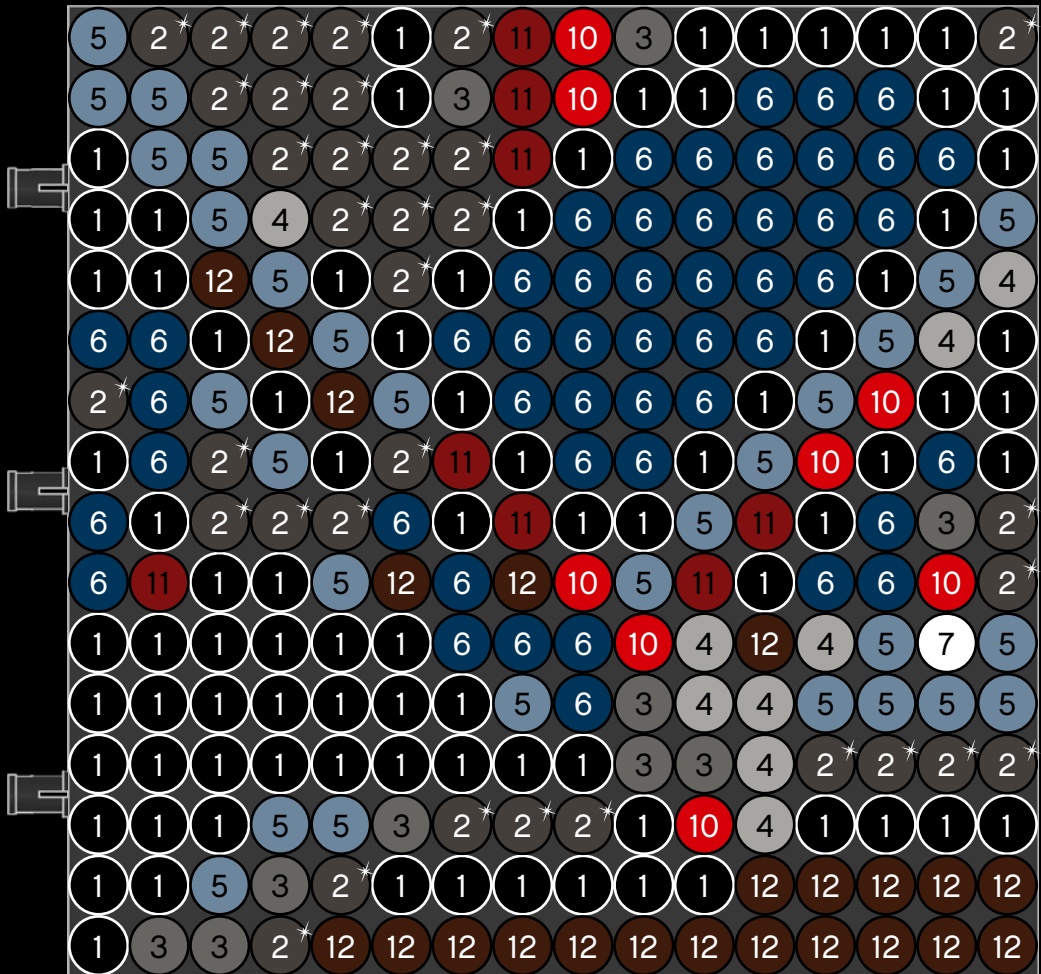

A

B

C

Legend for the board game pieces:

- 1: White piece with a crown icon
- 2: White piece with a crown icon and a star
- 3: Grey piece with a crown icon
- 4: Grey piece with a crown icon
- 5: Blue piece with a crown icon
- 6: Blue piece with a crown icon
- 7: White piece with a crown icon
- 8: Yellow piece with a crown icon
- 9: Orange piece with a crown icon
- 10: Red piece with a crown icon
- 11: Red piece with a crown icon
- 12: Brown piece with a crown icon

Legend for the 12-ball puzzle:

- 1: White ball with grey top
- 2: Grey ball with white star
- 3: Grey ball with white top
- 4: Grey ball with white top and bottom
- 5: Blue ball with white top
- 6: Blue ball with white top and bottom
- 7: White ball with grey top
- 8: Yellow ball with white top
- 9: Orange ball with white top
- 10: Red ball with white top
- 11: Red ball with white top and bottom
- 12: Brown ball with white top

Legend for the numbers 1 through 12, each associated with a unique icon and color:

- 1: White icon, white circle
- 2: Grey icon with star, grey circle with star
- 3: Grey icon, grey circle
- 4: Grey icon, grey circle
- 5: Blue icon, blue circle
- 6: Blue icon, blue circle
- 7: White icon, white circle
- 8: Yellow icon, yellow circle
- 9: Orange icon, orange circle
- 10: Red icon, red circle
- 11: Red icon, red circle
- 12: Brown icon, brown circle