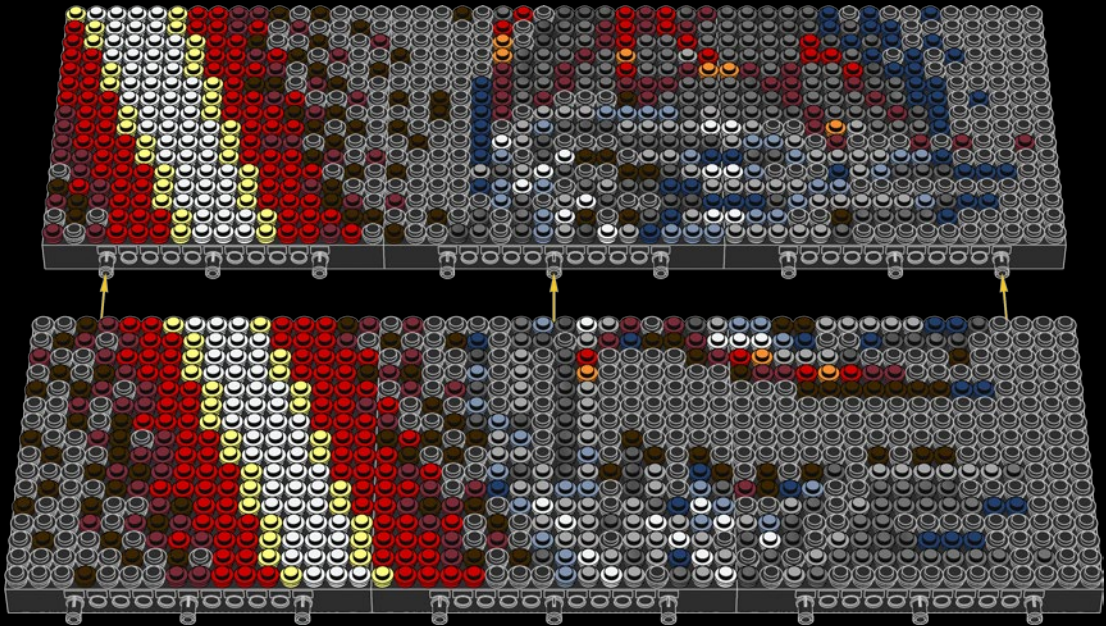

A

B

C

Legend for the board game pieces:

- 1: White piece with a crown icon
- 2: White piece with a crown icon and a star
- 3: Grey piece with a crown icon
- 4: Grey piece with a crown icon
- 5: Blue piece with a crown icon
- 6: Blue piece with a crown icon
- 7: White piece with a crown icon
- 8: Yellow piece with a crown icon
- 9: Orange piece with a crown icon
- 10: Red piece with a crown icon
- 11: Red piece with a crown icon
- 12: Brown piece with a crown icon

Legend for the 12-ball puzzle:

- 1: White ball with grey top
- 2: Grey ball with white star
- 3: Grey ball with white top
- 4: Grey ball with white top and bottom
- 5: Blue ball with white top
- 6: Blue ball with white top and bottom
- 7: White ball with grey top
- 8: Yellow ball with white top
- 9: Orange ball with white top
- 10: Red ball with white top
- 11: Red ball with white top and bottom
- 12: Brown ball with white top

Legend for the numbers 1 through 12, each associated with a unique icon and color:

- 1: White icon, white circle
- 2: Grey icon with star, grey circle with star
- 3: Grey icon, grey circle
- 4: Grey icon, grey circle
- 5: Blue icon, blue circle
- 6: Blue icon, blue circle
- 7: White icon, white circle
- 8: Yellow icon, yellow circle
- 9: Orange icon, orange circle
- 10: Red icon, red circle
- 11: Red icon, red circle
- 12: Brown icon, brown circle