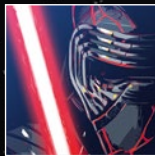

THE DARK SIDE OF LEGO® STAR WARS™

We've been making *Star Wars*™ models since 1999 – awesome starships, minifigures to play with and collect, UCS display sets – and the dark side has been part of our range since the start. So much so that, in our launch year, Darth Maul himself made two separate LEGO® *Star Wars* appearances – in the 7101 Lightsaber Duel and the 7151 Sith Infiltrator sets. You could say we haven't picked a side.

2020

31200 *Star Wars*™ The Sith™

Exclusive art you've never seen before

We set out to create something truly unique and different from anything else out there, so we based

this model on brand-new artwork created especially for LEGO® Art. The original drawings were all in black and white, and showed the three characters in a variety of poses and croppings. We worked closely with them to refine our selection, and added in the colouring and the lighting, as well as the Lightsaber elements that really make the artwork stand out. Essentially, we've created three exclusive, never-before-seen images that fans can build and display.