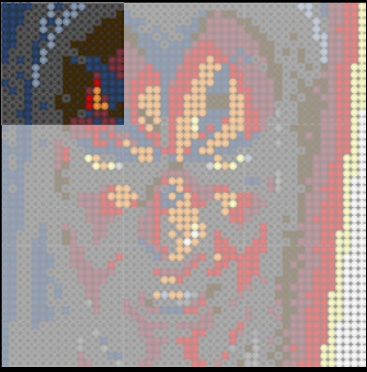

A

B

C

Legend for the board game pieces:

- 1: White piece with a crown icon
- 2: White piece with a crown icon and a star
- 3: Grey piece with a crown icon
- 4: Grey piece with a crown icon
- 5: Blue piece with a crown icon
- 6: Blue piece with a crown icon
- 7: White piece with a crown icon
- 8: Yellow piece with a crown icon
- 9: Orange piece with a crown icon
- 10: Red piece with a crown icon
- 11: Red piece with a crown icon
- 12: Brown piece with a crown icon

Legend for the 12-ball puzzle:

- 1: White ball with grey top
- 2: Grey ball with white star
- 3: Grey ball with white top
- 4: Grey ball with white top and bottom
- 5: Blue ball with white top
- 6: Blue ball with white top and bottom
- 7: White ball with grey top
- 8: Yellow ball with white top
- 9: Orange ball with white top
- 10: Red ball with white top
- 11: Red ball with white top and bottom
- 12: Brown ball with white top

Legend for the numbers 1 through 12, each associated with a unique icon and color:

- 1: White icon, white circle
- 2: Grey icon with star, grey circle with star
- 3: Grey icon, grey circle
- 4: Grey icon, grey circle
- 5: Blue icon, blue circle
- 6: Blue icon, blue circle
- 7: White icon, white circle
- 8: Yellow icon, yellow circle
- 9: Orange icon, orange circle
- 10: Red icon, red circle
- 11: Red icon, red circle
- 12: Brown icon, brown circle