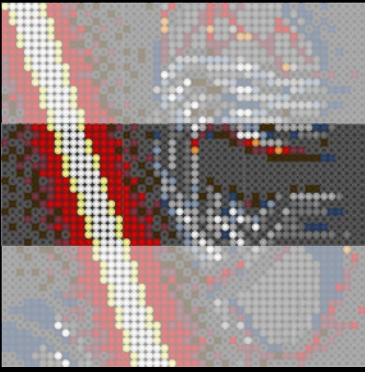

A

B

C

Legend for the board game pieces:

- 1: White piece with a crown icon
- 2: White piece with a crown icon and a star
- 3: Grey piece with a crown icon
- 4: Grey piece with a crown icon
- 5: Blue piece with a crown icon
- 6: Blue piece with a crown icon
- 7: White piece with a crown icon
- 8: Yellow piece with a crown icon
- 9: Orange piece with a crown icon
- 10: Red piece with a crown icon
- 11: Red piece with a crown icon
- 12: Brown piece with a crown icon

Legend for the 12-ball puzzle:

- 1: White ball with grey top
- 2: Grey ball with white star
- 3: Grey ball with white top
- 4: Grey ball with white top and bottom
- 5: Blue ball with white top
- 6: Blue ball with white top and bottom
- 7: White ball with grey top
- 8: Yellow ball with white top
- 9: Orange ball with white top
- 10: Red ball with white top
- 11: Red ball with white top and bottom
- 12: Brown ball with white top

Legend for the numbers 1 through 12, each associated with a unique icon and color:

- 1: White icon, white circle
- 2: Grey icon with star, grey circle with star
- 3: Grey icon, grey circle
- 4: Grey icon, grey circle
- 5: Blue icon, blue circle
- 6: Blue icon, blue circle
- 7: White icon, white circle
- 8: Yellow icon, yellow circle
- 9: Orange icon, orange circle
- 10: Red icon, red circle
- 11: Red icon, red circle
- 12: Brown icon, brown circle