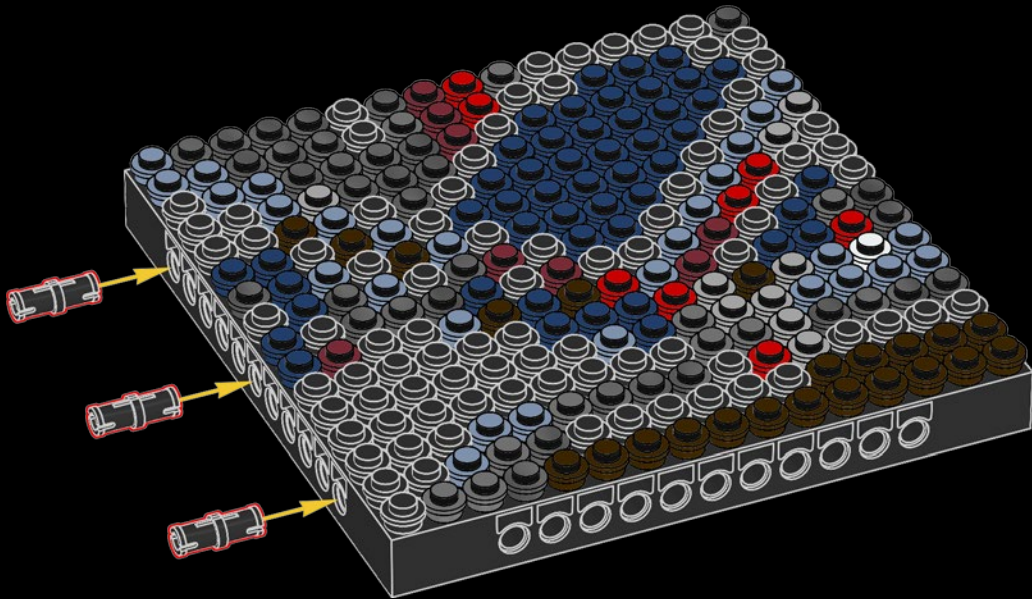

A

B

C

Legend for the board game pieces:

- 1: White piece with a crown icon
- 2: White piece with a crown icon and a star
- 3: Grey piece with a crown icon
- 4: Grey piece with a crown icon
- 5: Blue piece with a crown icon
- 6: Blue piece with a crown icon
- 7: White piece with a crown icon
- 8: Yellow piece with a crown icon
- 9: Orange piece with a crown icon
- 10: Red piece with a crown icon
- 11: Red piece with a crown icon
- 12: Brown piece with a crown icon

Legend for the 12-ball puzzle:

- 1: White ball with grey top
- 2: Grey ball with white star
- 3: Grey ball with white top
- 4: Grey ball with white top and bottom
- 5: Blue ball with white top
- 6: Blue ball with white top and bottom
- 7: White ball with grey top
- 8: Yellow ball with white top
- 9: Orange ball with white top
- 10: Red ball with white top
- 11: Red ball with white top and bottom
- 12: Brown ball with white top