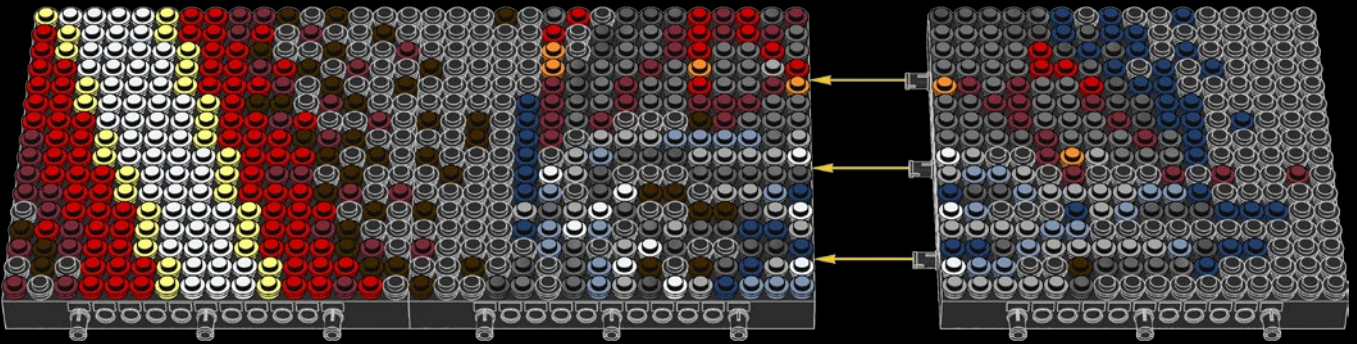

A

B

C

Legend for the board game pieces:

- 1: White piece with a crown icon
- 2: White piece with a crown icon and a star
- 3: Grey piece with a crown icon
- 4: Grey piece with a crown icon
- 5: Blue piece with a crown icon
- 6: Blue piece with a crown icon
- 7: White piece with a crown icon
- 8: Yellow piece with a crown icon
- 9: Orange piece with a crown icon
- 10: Red piece with a crown icon
- 11: Red piece with a crown icon
- 12: Brown piece with a crown icon

Legend for the 12-ball puzzle:

- 1: White ball with grey top
- 2: Grey ball with white star
- 3: Grey ball with white top
- 4: Grey ball with white top and bottom
- 5: Blue ball with white top
- 6: Blue ball with white top and bottom
- 7: White ball with grey top
- 8: Yellow ball with white top
- 9: Orange ball with white top
- 10: Red ball with white top
- 11: Red ball with white top and bottom
- 12: Brown ball with white top

Legend for the numbers 1 through 12, each associated with a unique icon and color:

- 1: White icon, white circle
- 2: Grey icon with star, grey circle with star
- 3: Grey icon, grey circle
- 4: Grey icon, grey circle
- 5: Blue icon, blue circle
- 6: Blue icon, blue circle
- 7: White icon, white circle
- 8: Yellow icon, yellow circle
- 9: Orange icon, orange circle
- 10: Red icon, red circle
- 11: Red icon, red circle
- 12: Brown icon, brown circle