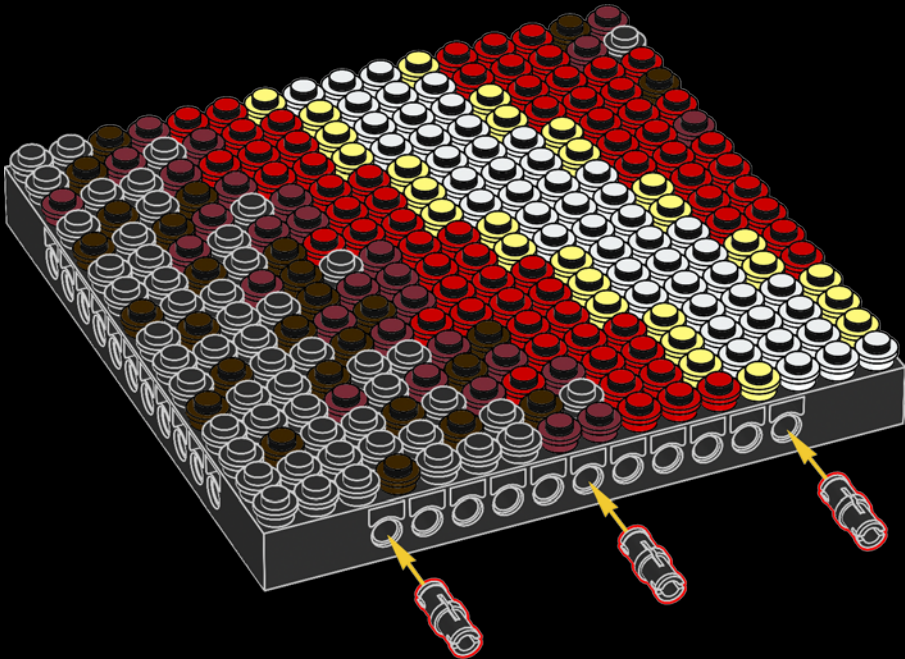

Legend for the 12-ball puzzle:

- 1: White ball with grey top
- 2: Grey ball with white star
- 3: Grey ball with white top
- 4: Grey ball with white top and bottom
- 5: Blue ball with white top
- 6: Blue ball with white top and bottom
- 7: White ball with grey top
- 8: Yellow ball with white top
- 9: Orange ball with white top
- 10: Red ball with white top
- 11: Red ball with white top and bottom
- 12: Brown ball with white top