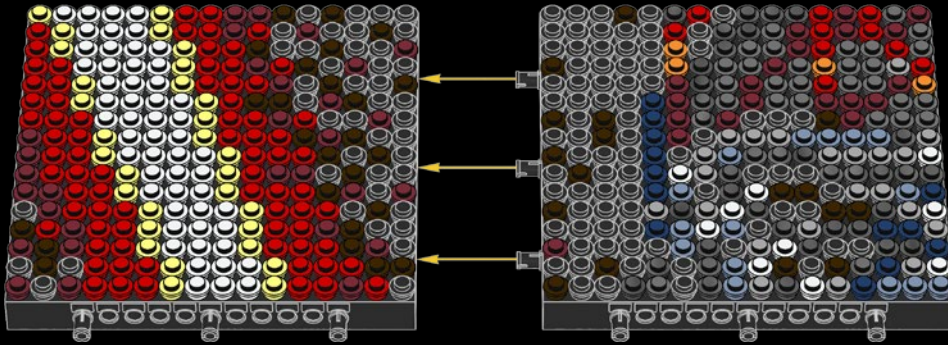

A

B

C

Legend for the board game pieces:

- 1: White piece with a crown icon
- 2: White piece with a crown icon and a star
- 3: Grey piece with a crown icon
- 4: Grey piece with a crown icon
- 5: Blue piece with a crown icon
- 6: Blue piece with a crown icon
- 7: White piece with a crown icon
- 8: Yellow piece with a crown icon
- 9: Orange piece with a crown icon
- 10: Red piece with a crown icon
- 11: Red piece with a crown icon
- 12: Brown piece with a crown icon

Legend for the 12-ball puzzle:

- 1: White ball with grey top
- 2: Grey ball with white star
- 3: Grey ball with white top
- 4: Grey ball with white top and bottom
- 5: Blue ball with white top
- 6: Blue ball with white top and bottom
- 7: White ball with grey top
- 8: Yellow ball with white top
- 9: Orange ball with white top
- 10: Red ball with white top
- 11: Red ball with white top and bottom
- 12: Brown ball with white top