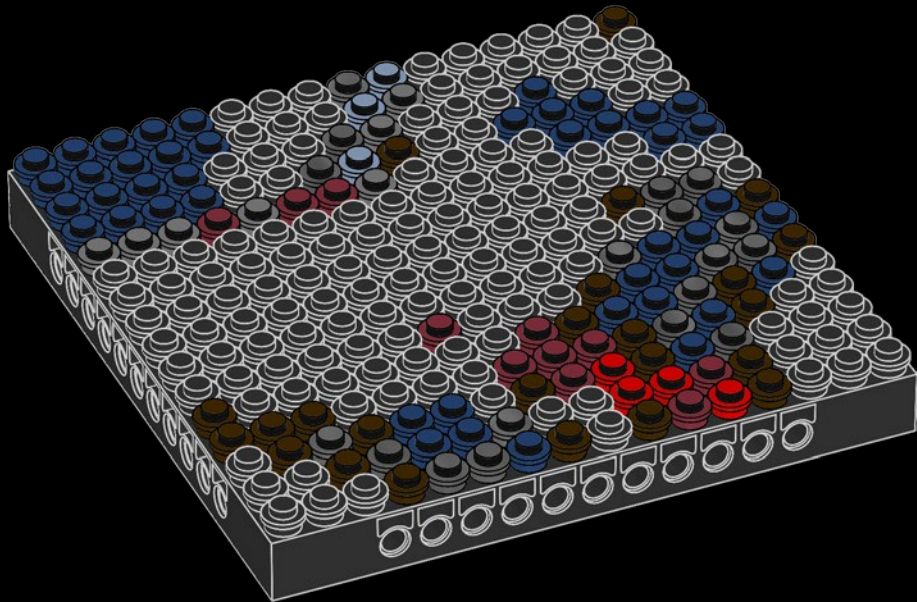

A

B

C

Legend for the board game pieces:

- 1: White piece with a crown icon
- 2: White piece with a crown icon and a star
- 3: Grey piece with a crown icon
- 4: Grey piece with a crown icon
- 5: Blue piece with a crown icon
- 6: Blue piece with a crown icon
- 7: White piece with a crown icon
- 8: Yellow piece with a crown icon
- 9: Orange piece with a crown icon
- 10: Red piece with a crown icon
- 11: Red piece with a crown icon
- 12: Brown piece with a crown icon

Legend for the 12-ball puzzle:

- 1: White ball with grey top
- 2: Grey ball with white star
- 3: Grey ball with white top
- 4: Grey ball with white top and bottom
- 5: Blue ball with white top
- 6: Blue ball with white top and bottom
- 7: White ball with grey top
- 8: Yellow ball with white top
- 9: Orange ball with white top
- 10: Red ball with white top
- 11: Red ball with white top and bottom
- 12: Brown ball with white top

Legend for the numbers 1 through 12, each associated with a unique icon and color:

- 1: White icon, white circle
- 2: Grey icon with star, grey circle with star
- 3: Grey icon, grey circle
- 4: Grey icon, grey circle
- 5: Blue icon, blue circle
- 6: Blue icon, blue circle
- 7: White icon, white circle
- 8: Yellow icon, yellow circle
- 9: Orange icon, orange circle
- 10: Red icon, red circle
- 11: Red icon, red circle
- 12: Brown icon, brown circle