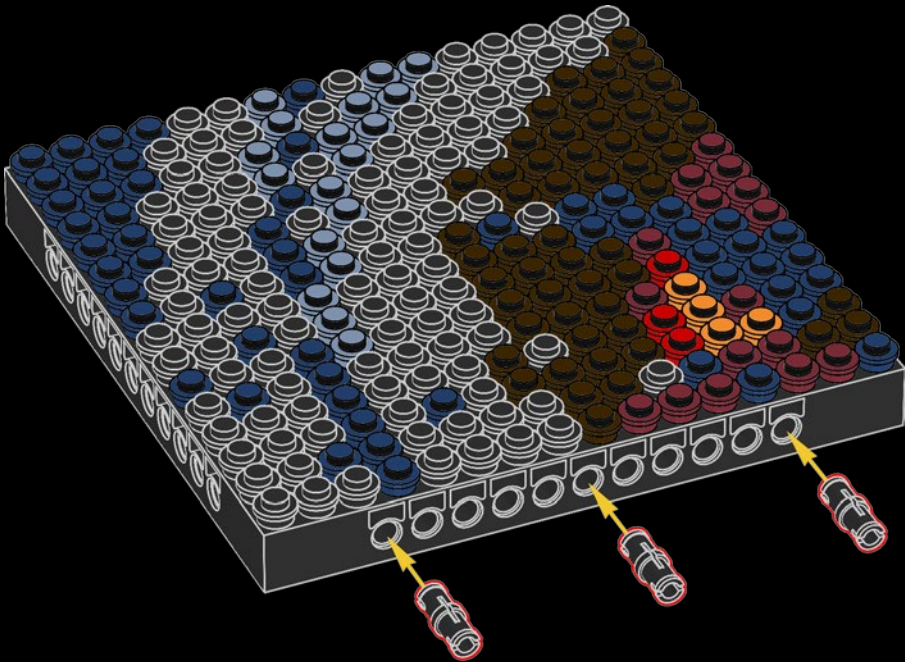

A

B

C

Legend for the board game pieces:

- 1: White piece with a crown icon
- 2: White piece with a crown icon and a star
- 3: Grey piece with a crown icon
- 4: Grey piece with a crown icon
- 5: Blue piece with a crown icon
- 6: Blue piece with a crown icon
- 7: White piece with a crown icon
- 8: Yellow piece with a crown icon
- 9: Orange piece with a crown icon
- 10: Red piece with a crown icon
- 11: Red piece with a crown icon
- 12: Brown piece with a crown icon

Legend for the 12-ball puzzle:

- 1: White ball with grey top
- 2: Grey ball with white star
- 3: Grey ball with white top
- 4: Grey ball with white top and bottom
- 5: Blue ball with white top
- 6: Blue ball with white top and bottom
- 7: White ball with grey top
- 8: Yellow ball with white top
- 9: Orange ball with white top
- 10: Red ball with white top
- 11: Red ball with white top and bottom
- 12: Brown ball with white top