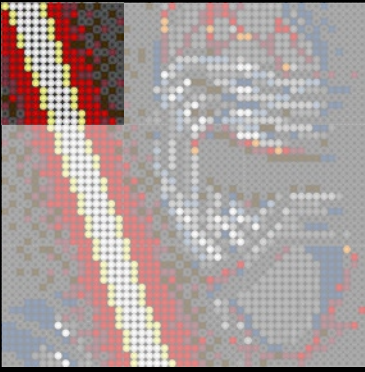

A

B

C

Legend for the board game pieces:

- 1: White piece with a crown icon
- 2: White piece with a crown icon and a star
- 3: Grey piece with a crown icon
- 4: Grey piece with a crown icon
- 5: Blue piece with a crown icon
- 6: Blue piece with a crown icon
- 7: White piece with a crown icon
- 8: Yellow piece with a crown icon
- 9: Orange piece with a crown icon
- 10: Red piece with a crown icon
- 11: Red piece with a crown icon
- 12: Brown piece with a crown icon

Legend for the 12-ball puzzle:

- 1: White ball with grey top
- 2: Grey ball with white star
- 3: Grey ball with white top
- 4: Grey ball with white top and bottom
- 5: Blue ball with white top
- 6: Blue ball with white top and bottom
- 7: White ball with grey top
- 8: Yellow ball with white top
- 9: Orange ball with white top
- 10: Red ball with white top
- 11: Red ball with white top and bottom
- 12: Brown ball with white top

Legend for the numbers 1 through 12, each associated with a unique icon and color:

- 1: White icon, white circle
- 2: Grey icon with star, grey circle with star
- 3: Grey icon, grey circle
- 4: Grey icon, grey circle
- 5: Blue icon, blue circle
- 6: Blue icon, blue circle
- 7: White icon, white circle
- 8: Yellow icon, yellow circle
- 9: Orange icon, orange circle
- 10: Red icon, red circle
- 11: Red icon, red circle
- 12: Brown icon, brown circle