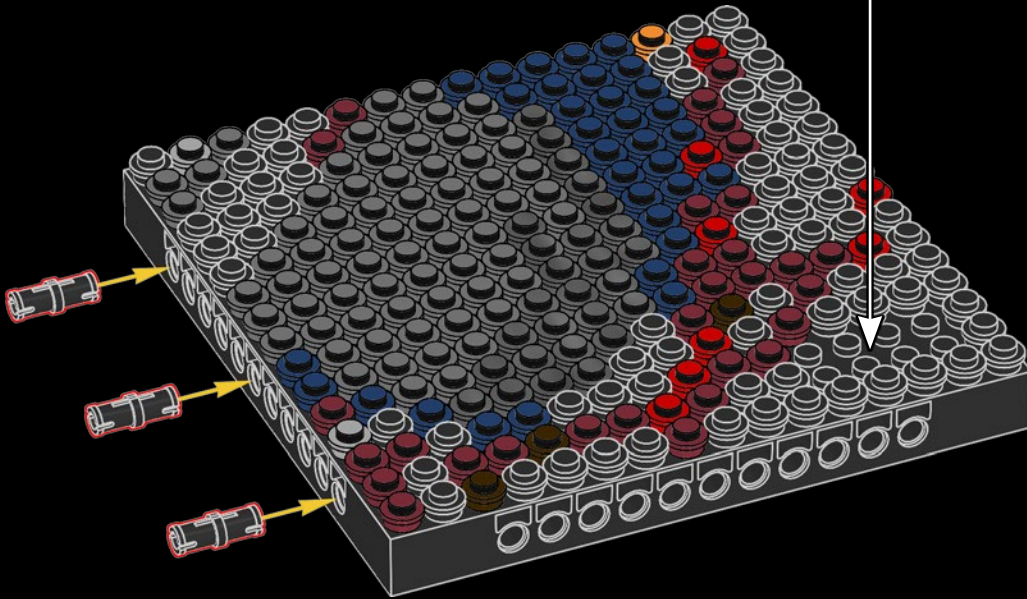

Legend for the 12-ball puzzle:

- 1: White ball with grey top
- 2: Grey ball with white star
- 3: Grey ball with white top
- 4: Grey ball with white top and bottom
- 5: Blue ball with white top
- 6: Blue ball with white top and bottom
- 7: White ball with grey top
- 8: Yellow ball with white top
- 9: Orange ball with white top
- 10: Red ball with white top
- 11: Red ball with white top and bottom
- 12: Brown ball with white top

Legend for the numbers 1 through 12, each associated with a unique icon and color:

- 1: White icon, white circle
- 2: Grey icon with star, grey circle with star
- 3: Grey icon, grey circle
- 4: Grey icon, grey circle
- 5: Blue icon, blue circle
- 6: Blue icon, blue circle
- 7: White icon, white circle
- 8: Yellow icon, yellow circle
- 9: Orange icon, orange circle
- 10: Red icon, red circle
- 11: Red icon, red circle
- 12: Brown icon, brown circle