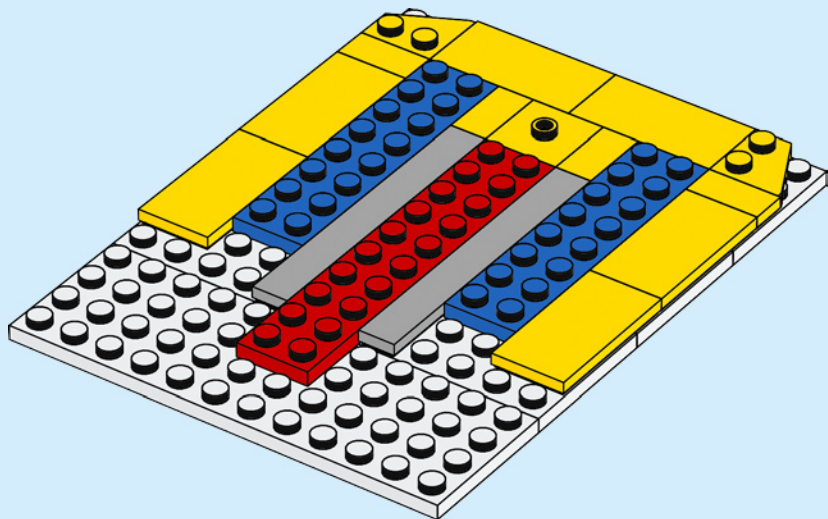

After some experimenting, I nailed down the basics: Brick Sketches would be plate-based artwork that featured a front-facing character on a 12x16 canvas. Given that Brick Sketches are somewhat three-dimensional, it was also important that they have correct relief wherever possible; for example, the character's chin shouldn't extend further out than the nose. The challenge was to use LEGO pieces creatively to build detailed character artwork on a relatively small canvas.

5

6

7

8

9

2x

1x

10