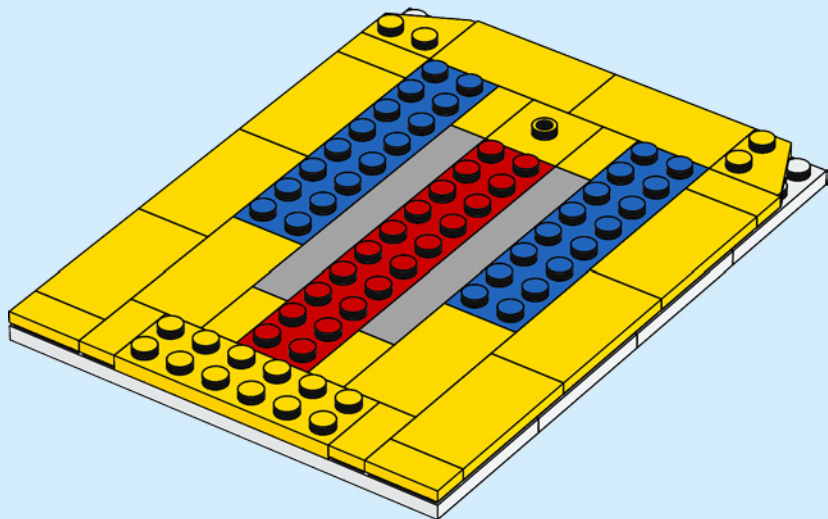

After some experimenting, I nailed down the basics: Brick Sketches would be plate-based artwork that featured a front-facing character on a 12x16 canvas. Given that Brick Sketches are somewhat three-dimensional, it was also important that they have correct relief wherever possible; for example, the character's chin shouldn't extend further out than the nose. The challenge was to use LEGO pieces creatively to build detailed character artwork on a relatively small canvas.

5

6

7

8

9

2x

1x

10

12

13

15

1x

1x

16

17

18