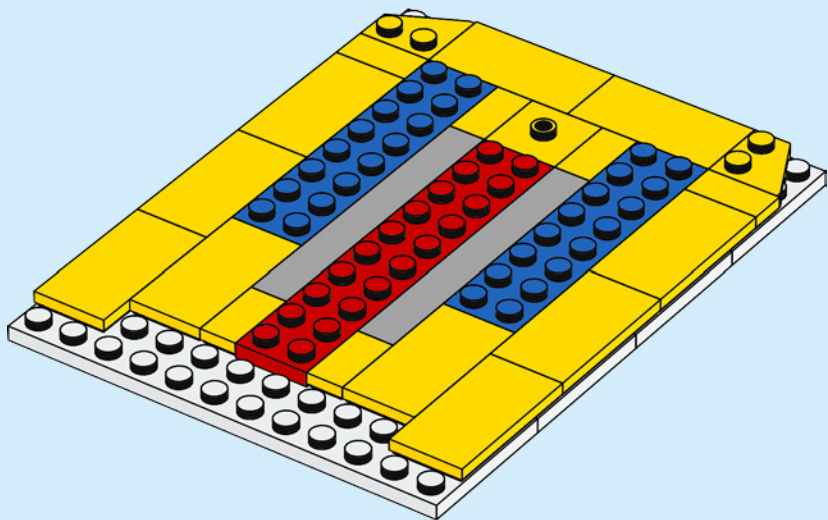

After some experimenting, I nailed down the basics: Brick Sketches would be plate-based artwork that featured a front-facing character on a 12x16 canvas. Given that Brick Sketches are somewhat three-dimensional, it was also important that they have correct relief wherever possible; for example, the character's chin shouldn't extend further out than the nose. The challenge was to use LEGO pieces creatively to build detailed character artwork on a relatively small canvas.

5

6

7

8

9

2x

1x

10

12

13

15

1x

1x

16

17

18