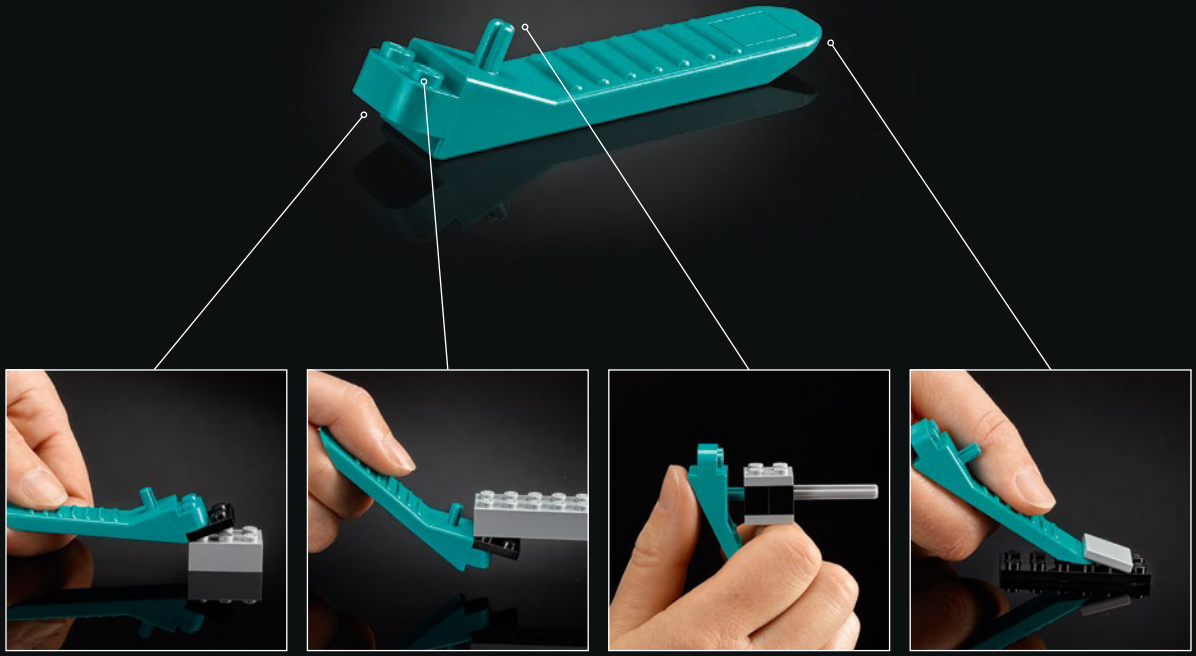

LEGO.com/brickseparator