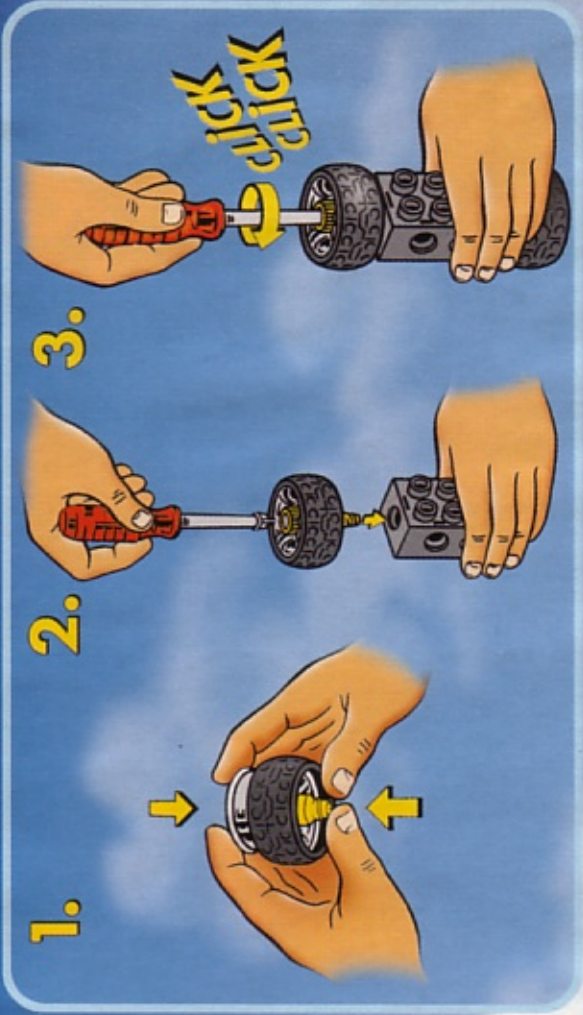

ACTION WHEELERS

A LEGO Technic tire with a tread pattern and a central hub, positioned to the right of the title.

Click

2904

CLICK
CLICK

click
click

2.

3.

www.LEGO.com

© 2000 LEGO Group.

ACTION WHEELERS

A close-up of a LEGO Technic wheel, showing its tread pattern and the central axle hole.

2904

click
click

2904
+
2912

2904
+
2913