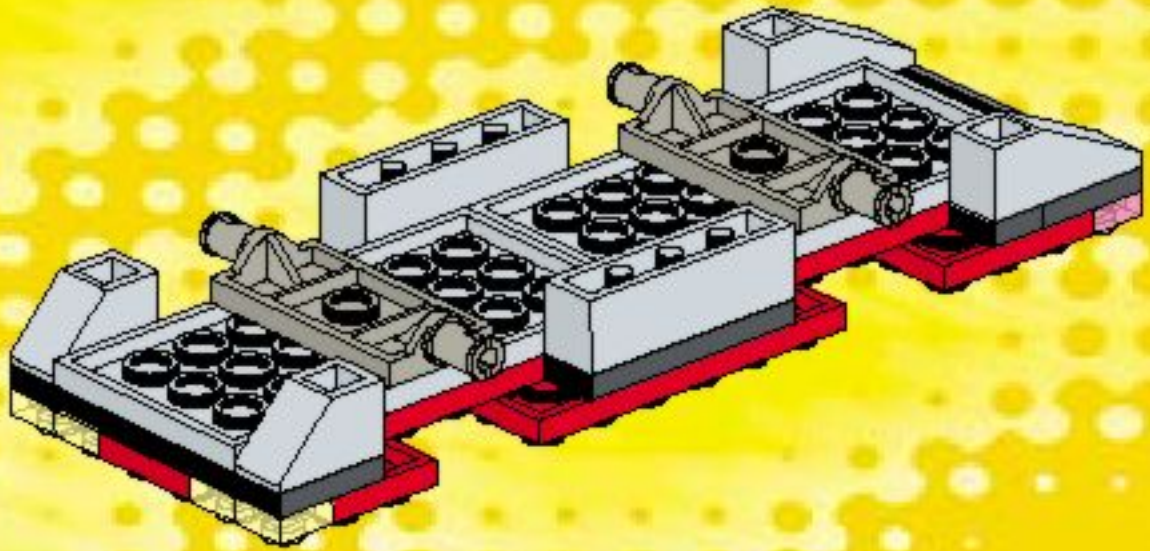

**LEGO**

3407

**LEGO**

4132657

10

12

13

15

3409+3409

3401+3401+3410

A vibrant scene of LEGO football minifigures on a green field. In the center, a large green oval contains the URL 'www.LEGO.com/Football'. The background shows a goal with a ball in the net, a player in a red and white striped jersey, and a player in a green and white striped jersey with the number 11. In the foreground, a player in a red and white striped jersey is kicking a ball, while a player in a green and white striped jersey with the number 10 is diving. A player in a blue cap and grey jersey is on the left, and a player in a green and white striped jersey is on the right. A soccer ball is in the air, and another is on the ground. The scene is filled with dynamic energy and bright green light rays.