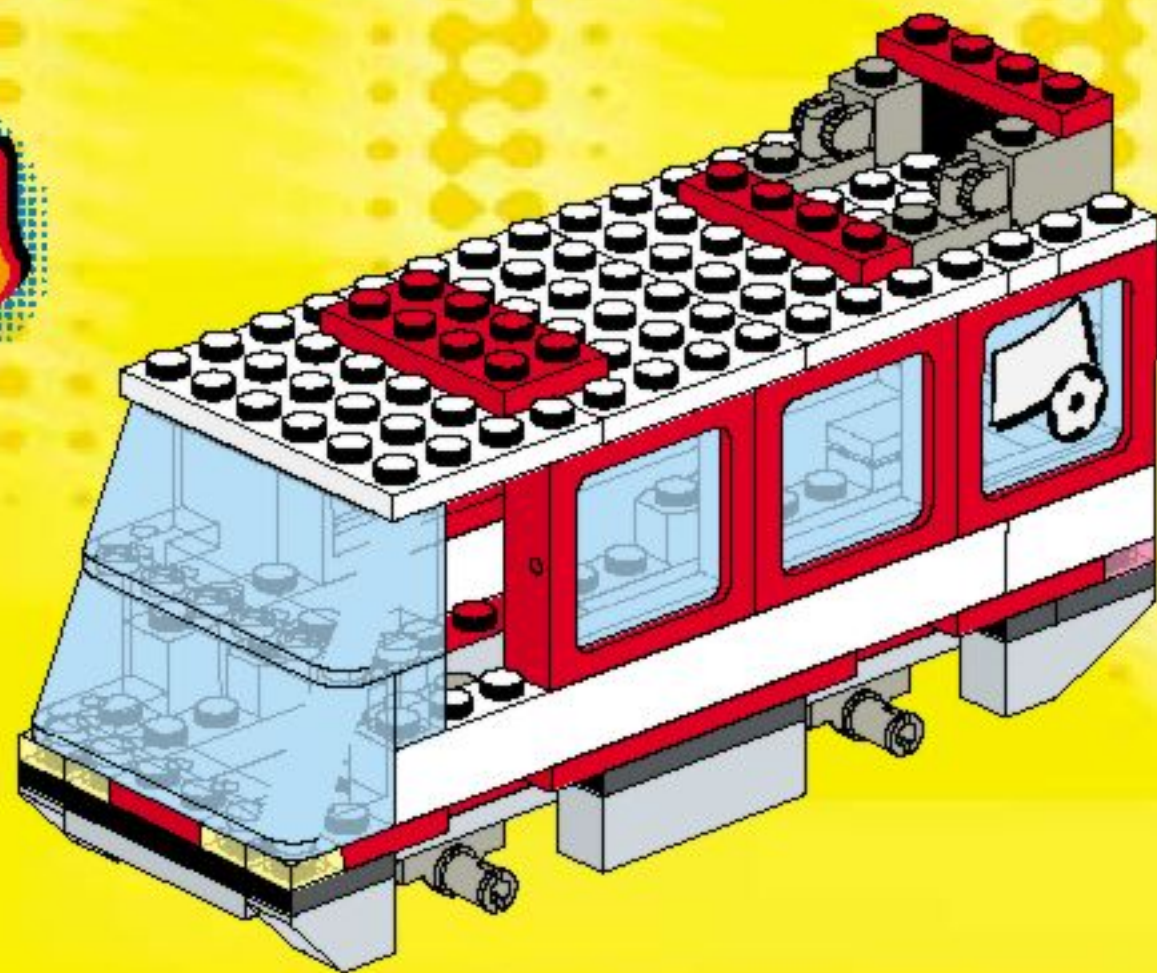

**LEGO**

3407

**LEGO**

4132657

10

12

13

15

3409+3409

3401+3401+3410

A vibrant scene of LEGO football minifigures on a green field. In the center, a large green oval contains the URL 'www.LEGO.com/Football'. The background shows a goal with a ball in the net, a player in a red and white striped jersey, and a player in a green and white striped jersey with the number 11. In the foreground, a player in a red and white striped jersey is kicking a ball, while a player in a green and white striped jersey with the number 10 is diving. A player in a blue cap and grey jersey is on the left, and a player in a green and white striped jersey is on the right. A soccer ball is in the air, and another is on the ground. The scene is filled with dynamic energy and bright green light rays.