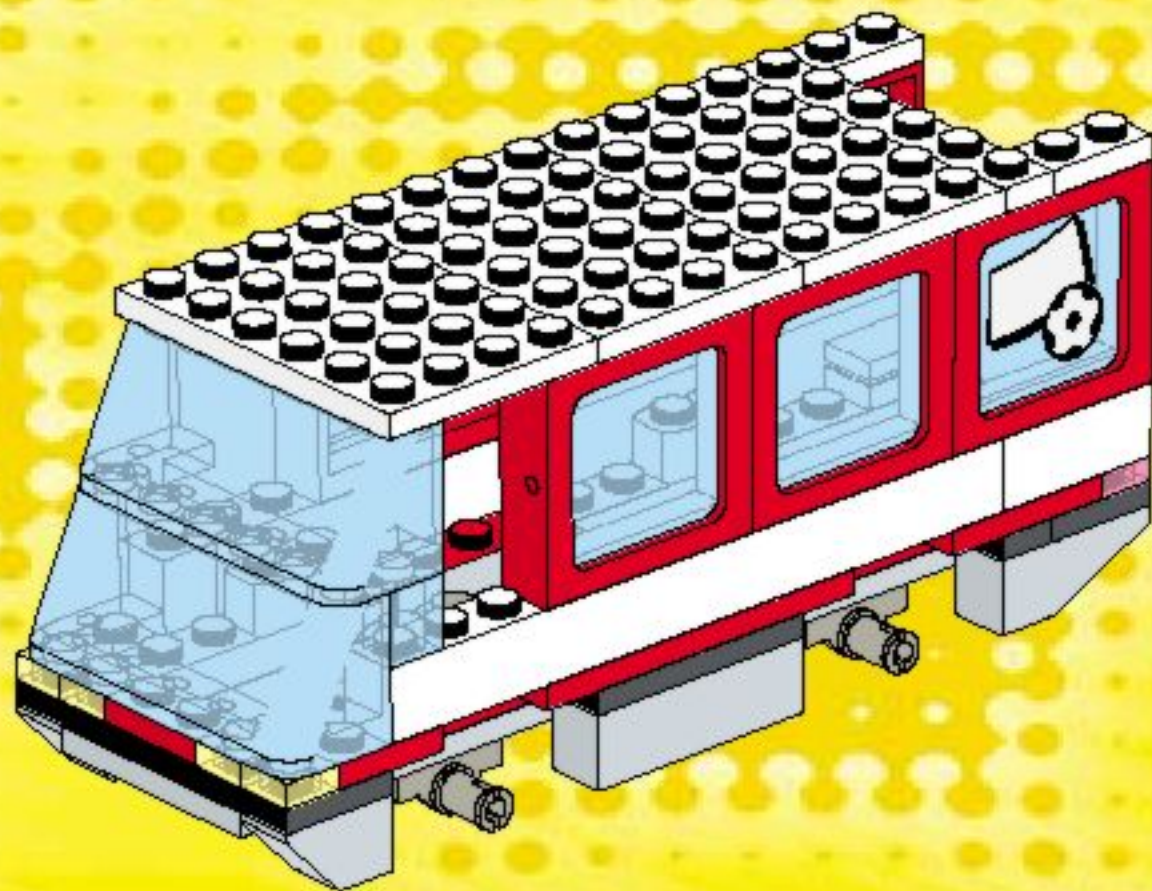

**LEGO**

3407

**LEGO**

4132657

10

12

13

15

3409+3409

3401+3401+3410

A vibrant scene of LEGO football minifigures on a green field. In the center, a large green oval contains the URL 'www.LEGO.com/Football'. The background shows a goal with a ball in the net, a player in a red and white striped jersey, and a player in a green and white striped jersey with the number 11. In the foreground, a player in a red and white striped jersey is kicking a ball, while a player in a green and white striped jersey with the number 10 is diving. A player in a blue cap and grey jersey is on the left, and a player in a green and white striped jersey is on the right. A soccer ball is in the air, and another is on the ground. The scene is filled with dynamic energy and bright green light rays.