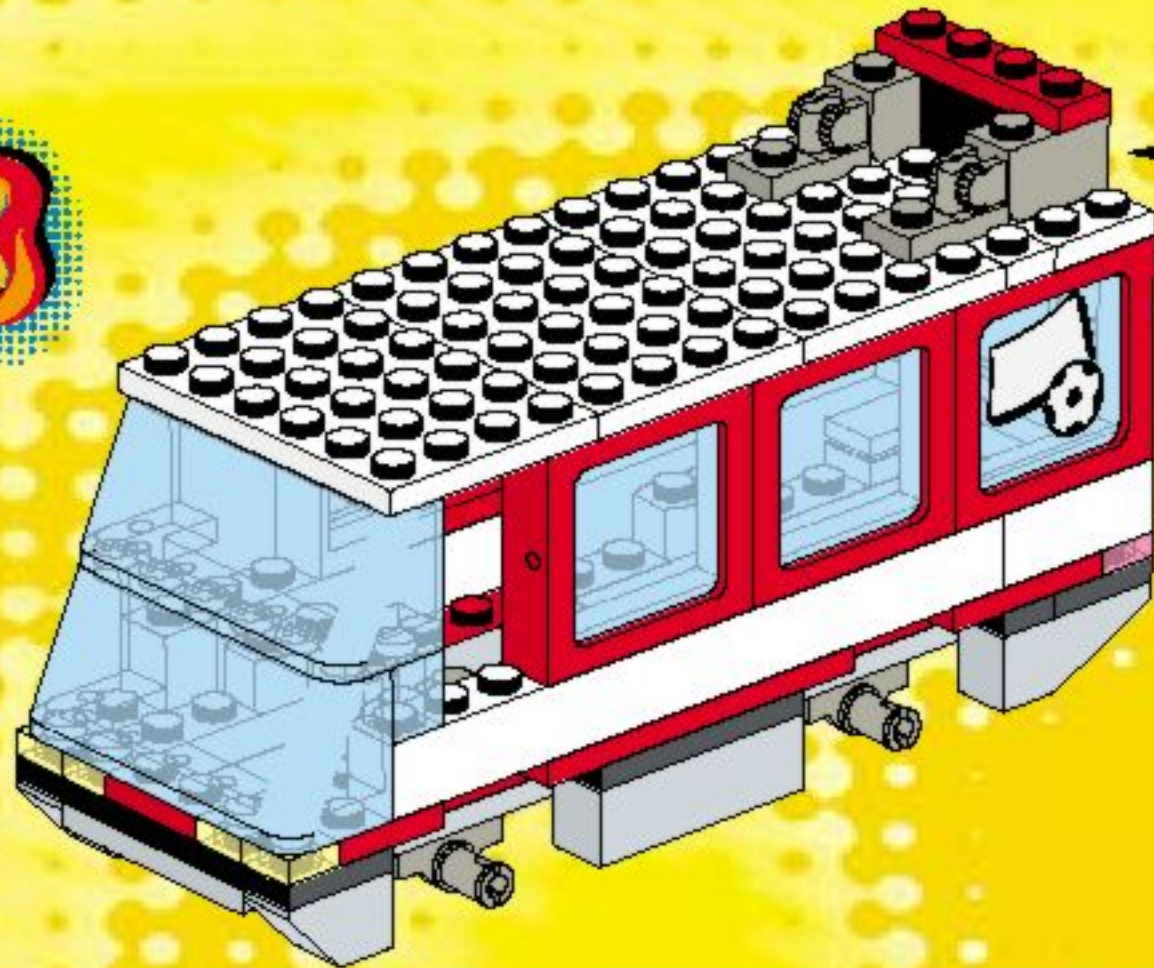

**LEGO**

3407

**LEGO**

4132657

10

12

13

15

3409+3409

3401+3401+3410

A vibrant scene of LEGO football minifigures on a green field. In the center, a large green oval contains the URL 'www.LEGO.com/Football'. The background shows a goal with a ball in the net, a player in a red and white striped jersey, and a player in a green and white striped jersey with the number 11. In the foreground, a player in a red and white striped jersey is kicking a ball, while a player in a green and white striped jersey with the number 10 is diving. A player in a blue cap and grey jersey is on the left, and a player in a green and white striped jersey is on the right. A soccer ball is in the air, and another is on the ground. The scene is filled with dynamic energy and bright green light rays.