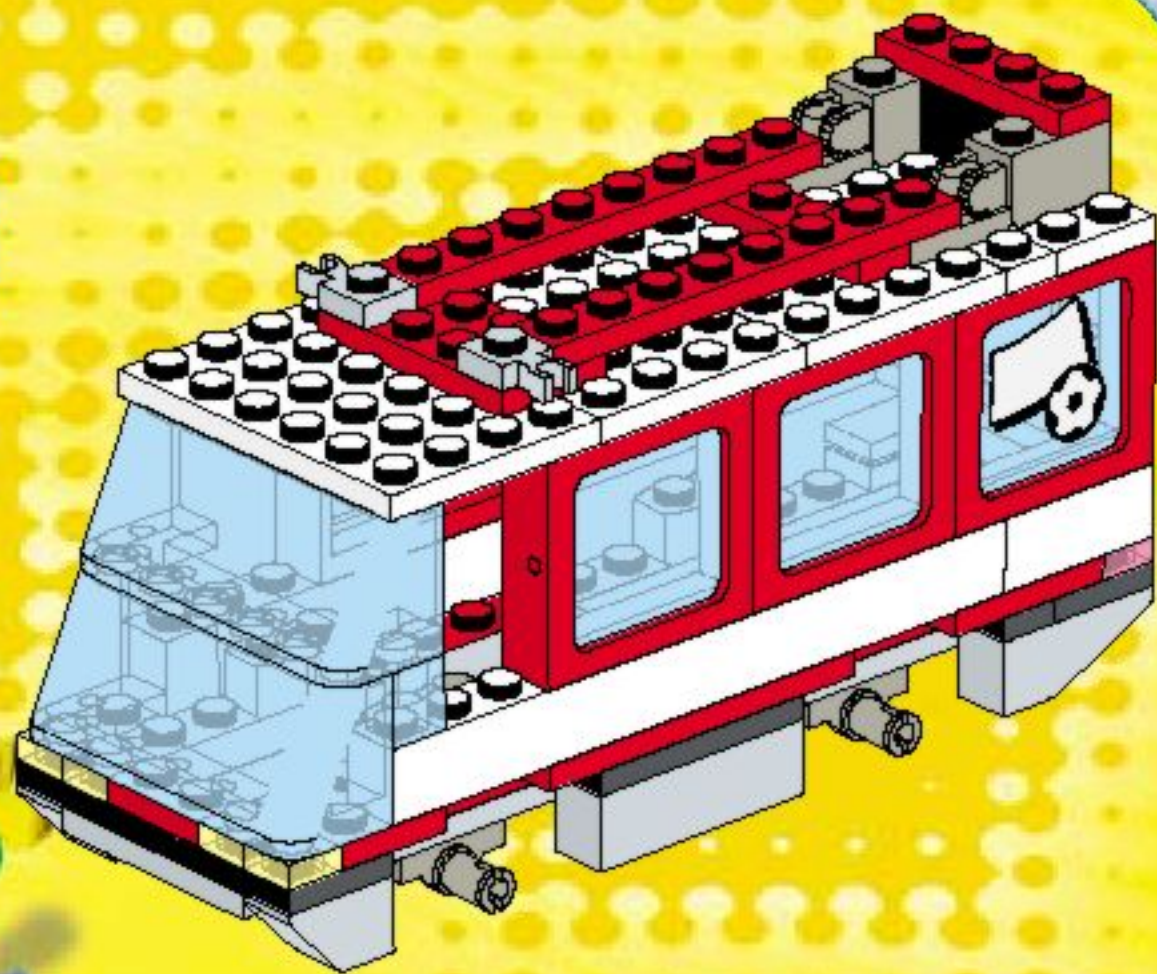

**LEGO**

3407

**LEGO**

4132657

10

12

13

15

3409+3409

3401+3401+3410

A vibrant scene of LEGO football minifigures on a green field. In the center, a large green oval contains the URL 'www.LEGO.com/Football'. The background shows a goal with a ball in the net, a player in a red and white striped jersey, and a player in a green and white striped jersey with the number 11. In the foreground, a player in a red and white striped jersey is kicking a ball, while a player in a green and white striped jersey with the number 10 is diving. A player in a blue cap and grey jersey is on the left, and a player in a green and white striped jersey is on the right. A soccer ball is in the air, and another is on the ground. The scene is filled with dynamic energy and bright green light rays.