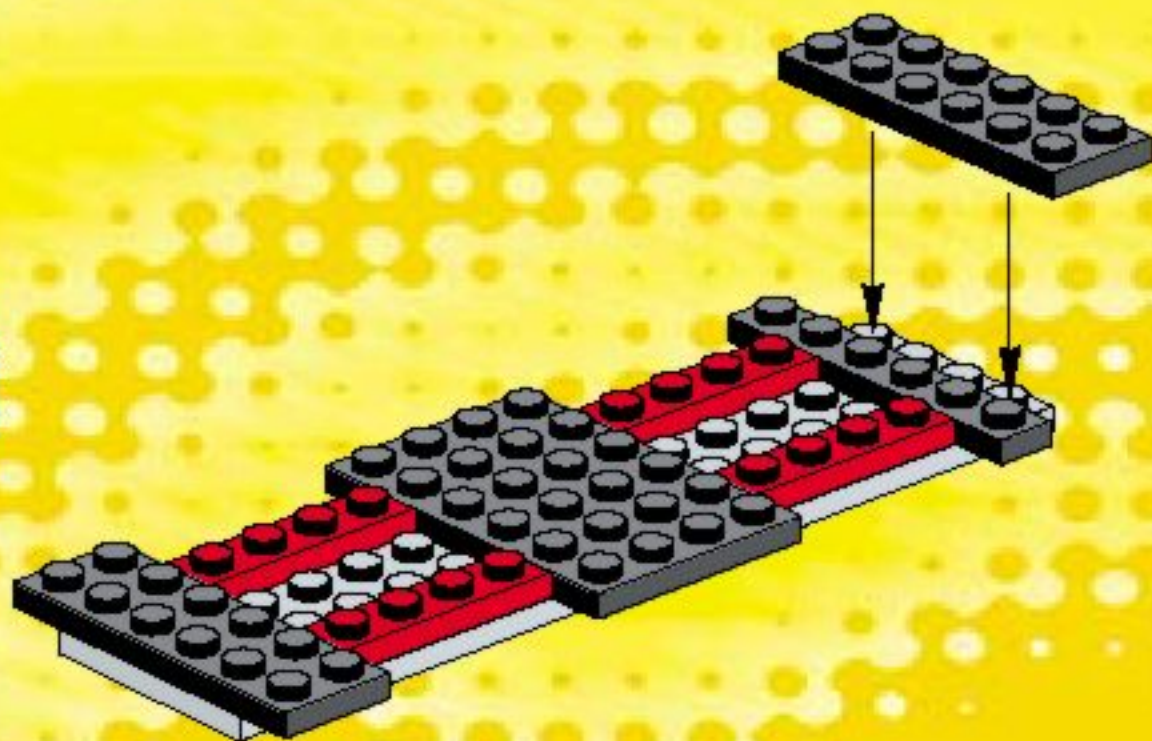

**LEGO**

3407

**LEGO**

4132657

10

12

13

15

3409+3409

3401+3401+3410

A vibrant scene of LEGO football minifigures on a green field. In the center, a large green oval contains the URL 'www.LEGO.com/Football'. The background shows a goal with a ball in the net, a player in a red and white striped jersey, and a player in a green and white striped jersey with the number 11. In the foreground, a player in a red and white striped jersey is kicking a ball, while a player in a green and white striped jersey with the number 10 is diving. A player in a blue cap and grey jersey is on the left, and a player in a green and white striped jersey is on the right. A soccer ball is in the air, and another is on the ground. The scene is filled with dynamic energy and bright green light rays.