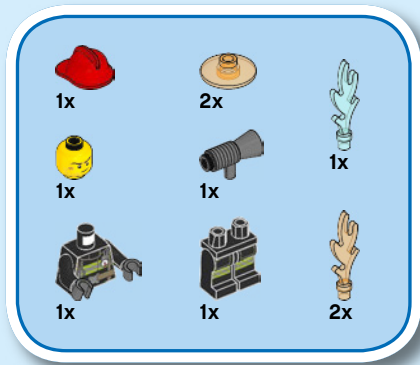

CITY

60212

WARNING: CHOKING HAZARD.
Small parts. Not for children under 3 years.

1

2

3

LEGO.com/apps

Check for compatibility
Vérifier la compatibilité
Comprueba tu compatibilidad