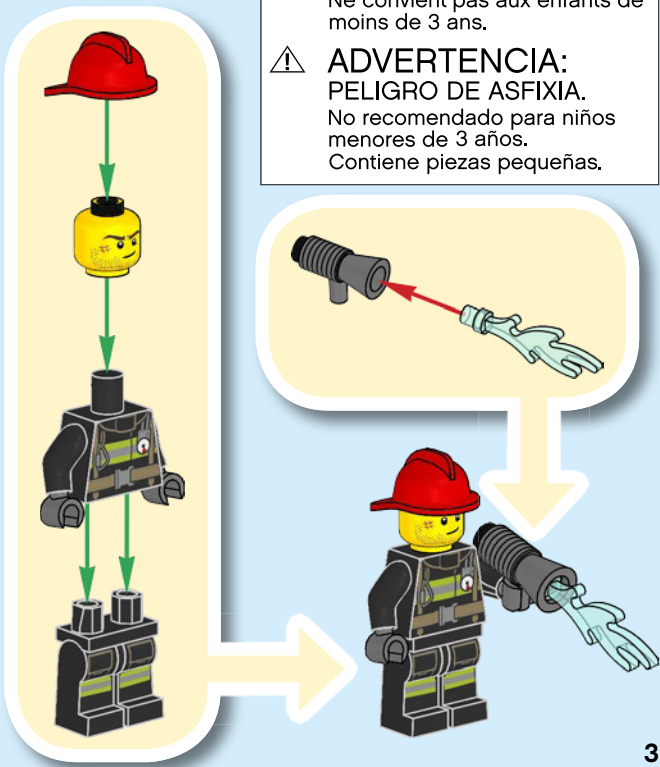

⚠️ AVERTISSEMENT :
RISQUE D'ÉTOUFFEMENT.
Contient des petites pièces.
Ne convient pas aux enfants de
moins de 3 ans.

⚠️ ADVERTENCIA:
PELIGRO DE ASFIXIA.
No recomendado para niños
menores de 3 años.
Contiene piezas pequeñas.