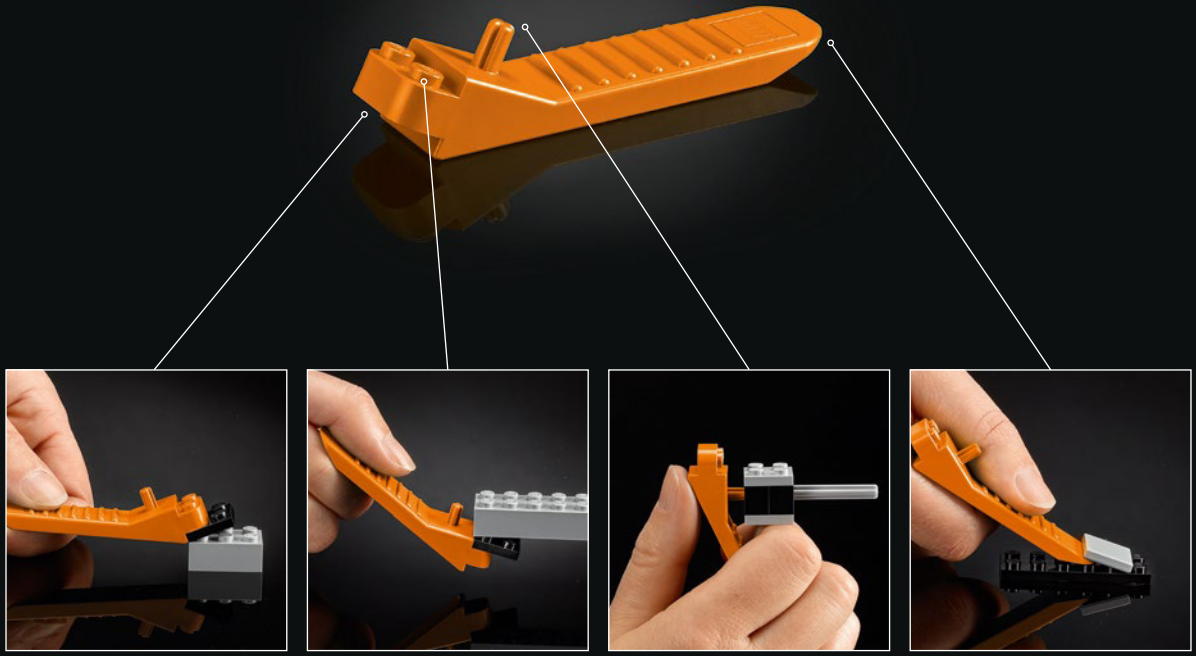

[LEGO.com/brickseparator](https://www.lego.com/brickseparator)