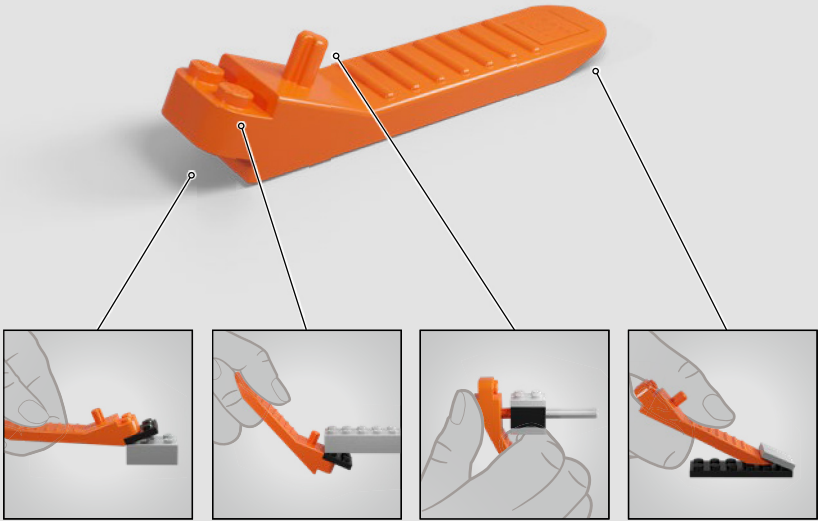

## A stinky secret side of the Death Star

The trash compactor is such a stark contrast to the otherwise clinically polished interior we see of the Death Star. It's also where our newly forged allies are thrust into an instant trial by fire and pushed to work together under extreme pressure. Naturally, tempers run high – a very nice hint at the adventures that lie ahead!

© & ™ Lucasfilm Ltd.

© & ™ Lucasfilm Ltd.

**"Listen to them. They're dying, Artoo."**

The diorama model lets you recreate the Rebels' hysterical escape with walls you can push in or release, the creepy dianoga lurking in the debris, and, of course, R2-D2 and C-3PO frantically working to hack the Death Star controls and shut down the compactor. (No minifigures were harmed during the making of this model.)