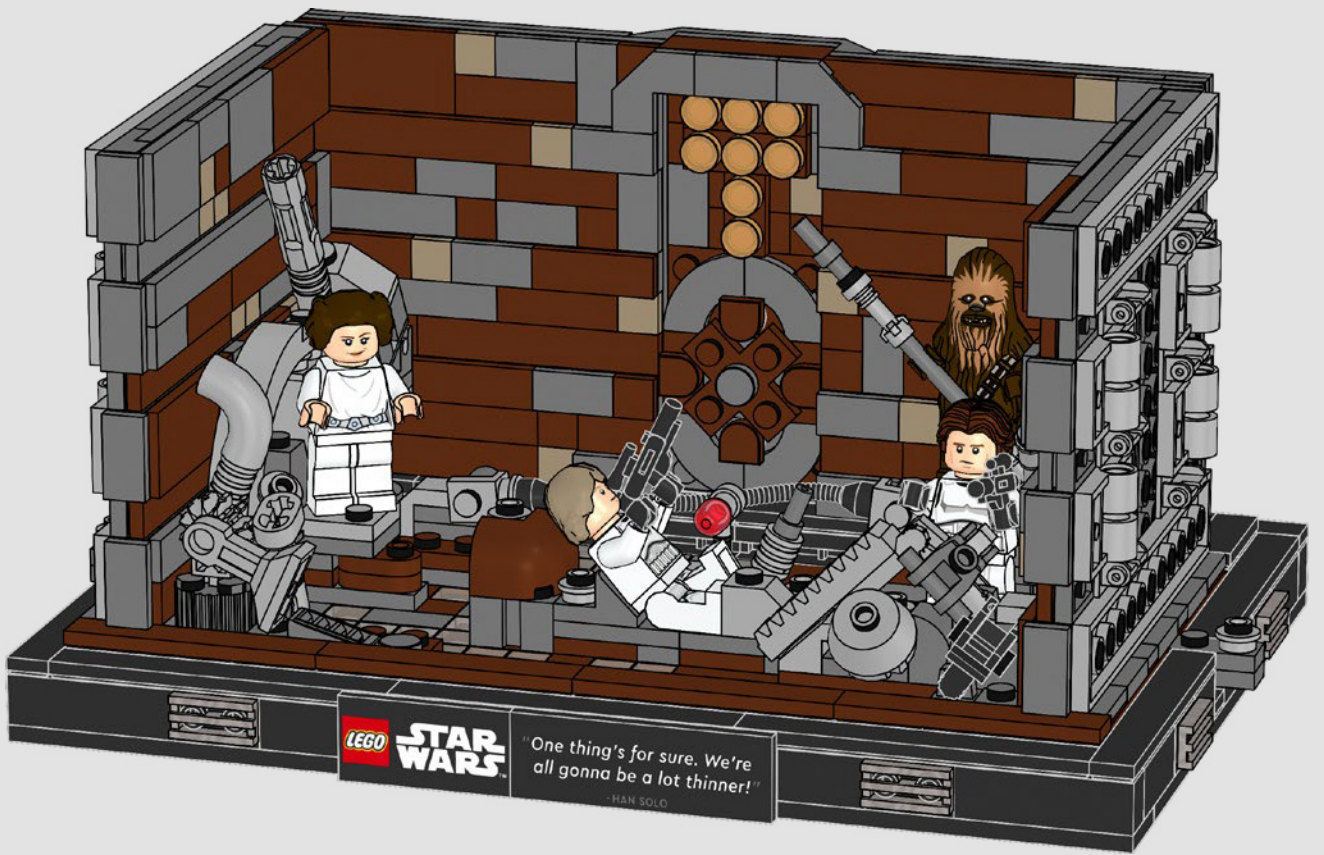

LEGO STAR WARS

"One thing's for sure. We're all gonna be a lot thinner!"

- HAN SOLO