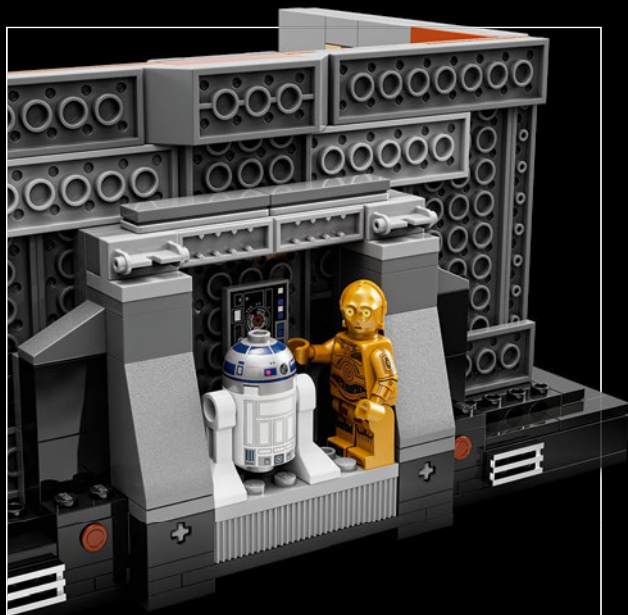

### 75339 Death Star™ Trash Compactor Diorama

As the heroes try to stave off their impending doom, they still find time for sarcastic bickering. And though R2-D2's quick wit saves the day, a devastated C-3PO mistakes his friends' cheering over the comlink as sounds of their frightful demise. We love the fun in the chaos.

## A stinky secret side of the Death Star

The trash compactor is such a stark contrast to the otherwise clinically polished interior we see of the Death Star. It's also where our newly forged allies are thrust into an instant trial by fire and pushed to work together under extreme pressure. Naturally, tempers run high – a very nice hint at the adventures that lie ahead!

© & ™ Lucasfilm Ltd.

© & ™ Lucasfilm Ltd.

**"Listen to them. They're dying, Artoo."**

The diorama model lets you recreate the Rebels' hysterical escape with walls you can push in or release, the creepy dianoga lurking in the debris, and, of course, R2-D2 and C-3PO frantically working to hack the Death Star controls and shut down the compactor. (No minifigures were harmed during the making of this model.)