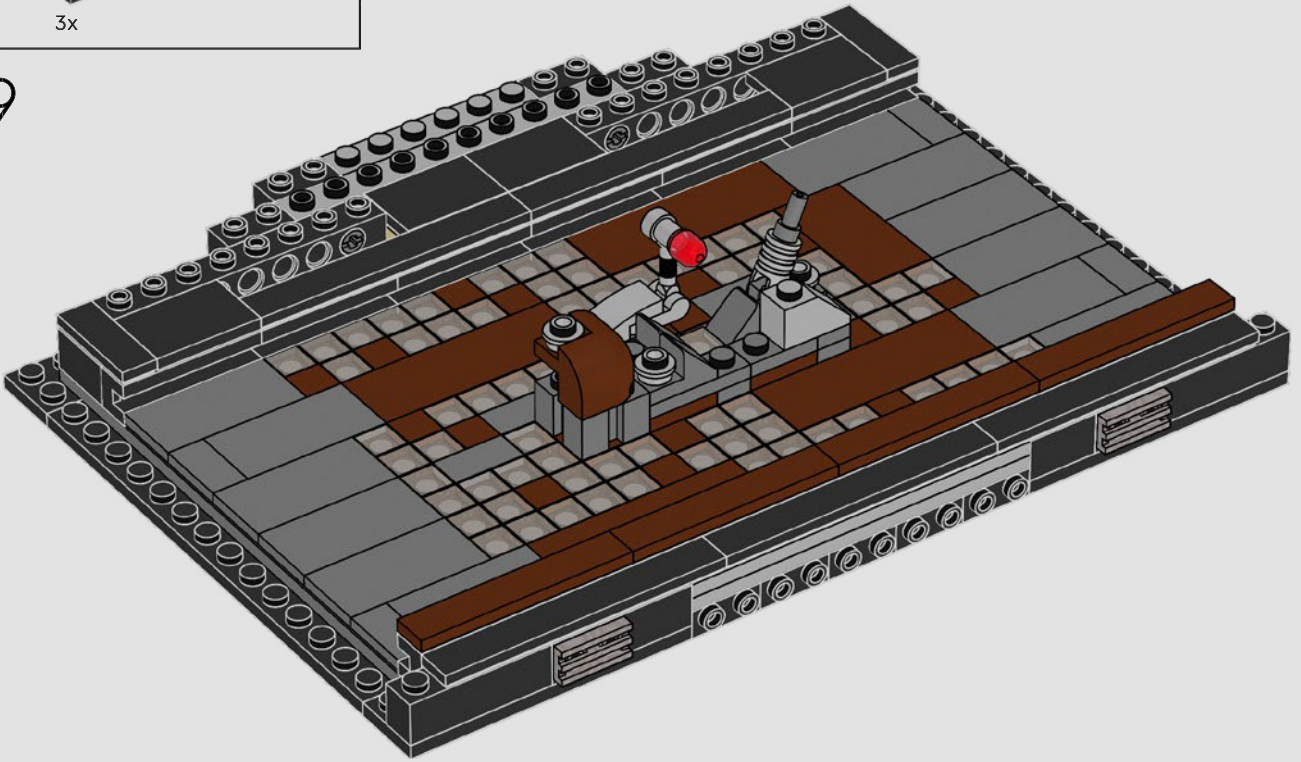

## A stinky secret side of the Death Star

The trash compactor is such a stark contrast to the otherwise clinically polished interior we see of the Death Star. It's also where our newly forged allies are thrust into an instant trial by fire and pushed to work together under extreme pressure. Naturally, tempers run high – a very nice hint at the adventures that lie ahead!

23

24

25

26

27

28

29

30