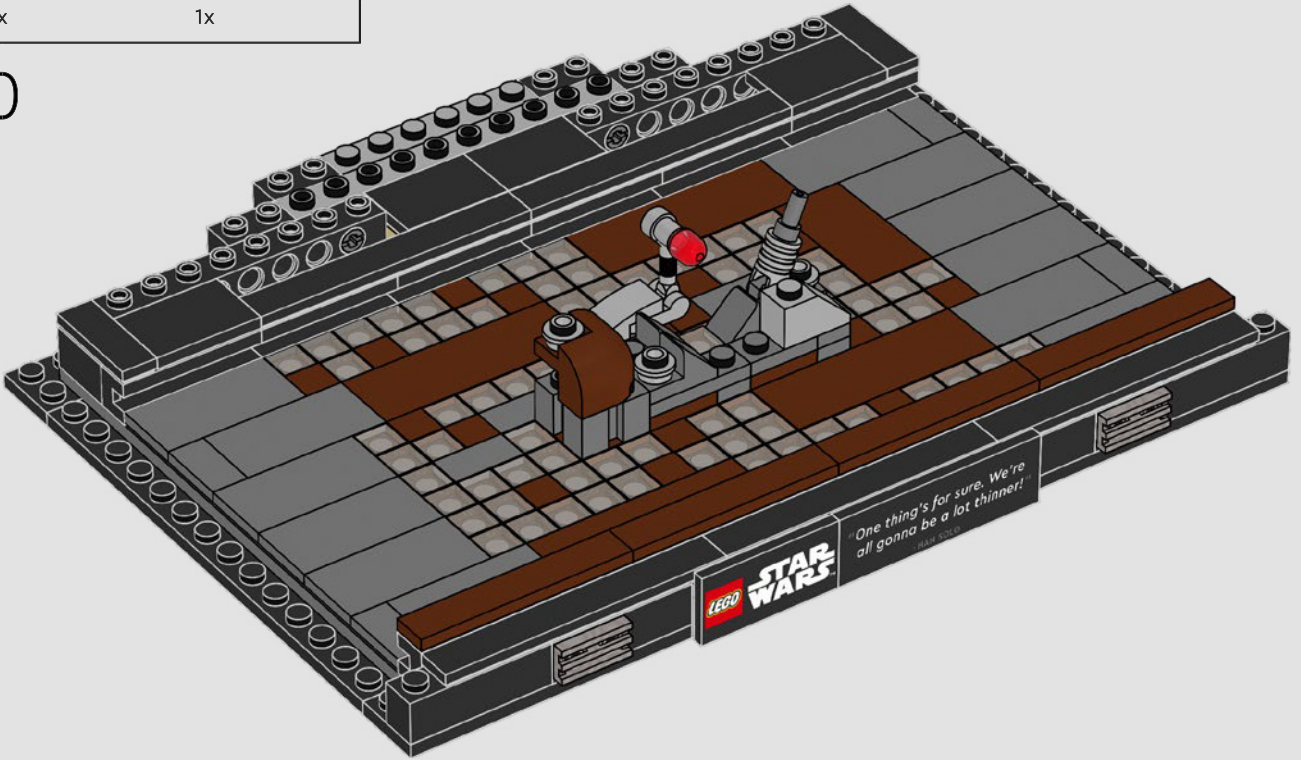

## A stinky secret side of the Death Star

The trash compactor is such a stark contrast to the otherwise clinically polished interior we see of the Death Star. It's also where our newly forged allies are thrust into an instant trial by fire and pushed to work together under extreme pressure. Naturally, tempers run high – a very nice hint at the adventures that lie ahead!

23

24

25

26

27

28

29

30