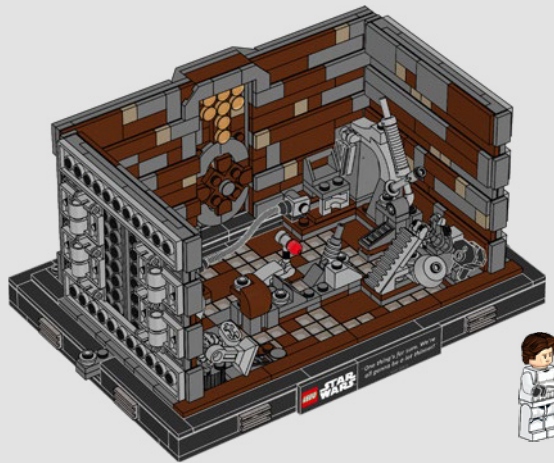

## A stinky secret side of the Death Star

The trash compactor is such a stark contrast to the otherwise clinically polished interior we see of the Death Star. It's also where our newly forged allies are thrust into an instant trial by fire and pushed to work together under extreme pressure. Naturally, tempers run high – a very nice hint at the adventures that lie ahead!

© & ™ Lucasfilm Ltd.

© & ™ Lucasfilm Ltd.

**"Listen to them. They're dying, Artoo."**

The diorama model lets you recreate the Rebels' hysterical escape with walls you can push in or release, the creepy dianoga lurking in the debris, and, of course, R2-D2 and C-3PO frantically working to hack the Death Star controls and shut down the compactor. (No minifigures were harmed during the making of this model.)