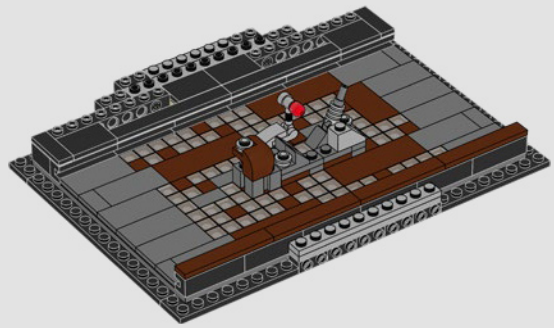

## A stinky secret side of the Death Star

The trash compactor is such a stark contrast to the otherwise clinically polished interior we see of the Death Star. It's also where our newly forged allies are thrust into an instant trial by fire and pushed to work together under extreme pressure. Naturally, tempers run high – a very nice hint at the adventures that lie ahead!

© & ™ Lucasfilm Ltd.

© & ™ Lucasfilm Ltd.

**"Listen to them. They're dying, Artoo."**

The diorama model lets you recreate the Rebels' hysterical escape with walls you can push in or release, the creepy dianoga lurking in the debris, and, of course, R2-D2 and C-3PO frantically working to hack the Death Star controls and shut down the compactor. (No minifigures were harmed during the making of this model.)