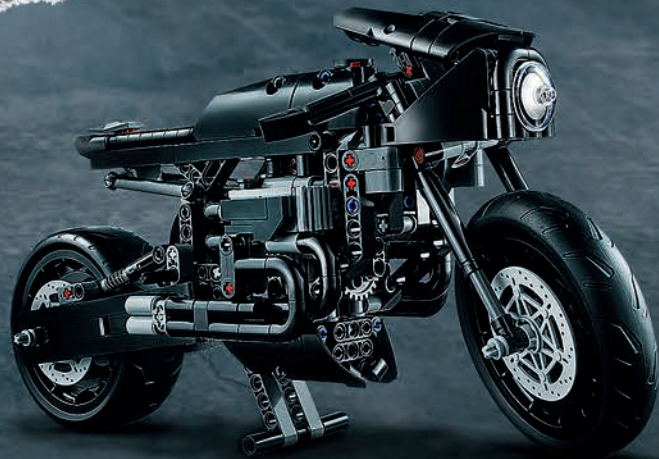

42155
BETMEN – BETCIKL™
9+ godina

Kawasaki