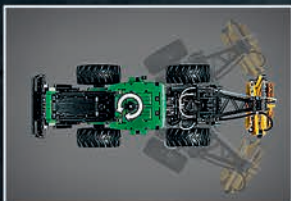

**NOVO
Avgust**

TECHNIC™

42136
John Deere
9620R 4WD traktor
8+ godina

42167
Mack® LR
Electric đubretar
8+ godina

42157
John Deere 948L-II skider
11+ godina

PNEUMATSKE
FUNKCIJE

JOHN DEERE

John Deere's green and yellow color scheme, the leaping deer symbol, and JOHN DEERE are trademarks of Deere & Company.