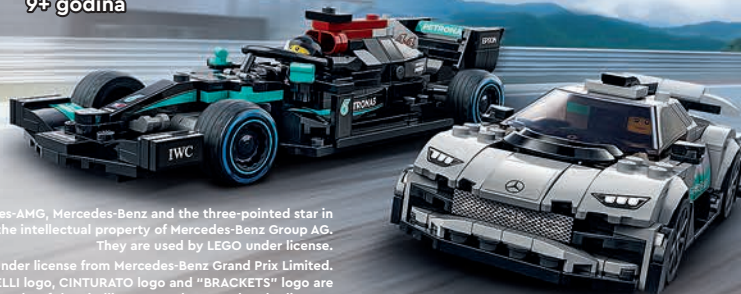

Mercedes-AMG, Mercedes-Benz and the three-pointed star in a ring are the intellectual property of Mercedes-Benz Group AG. They are used by LEGO under license. Manufactured under license from Mercedes-Benz Grand Prix Limited. The PIRELLI logo, CINTURATO logo and "BRACKETS" logo are trademarks of the Pirelli Group and are used under license.

76920
Sportski auto Ford
Mustang Dark Horse
9+ godina