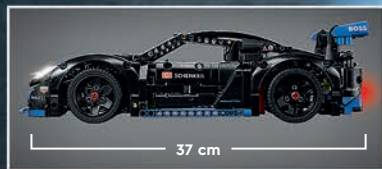

NOVO Avgust

DALJINSKO UPRAVLJANJE

VELIKA BRZINA

FUNKCIONALNA SVETLA

Under license of Porsche AG.

LEGO® TECHNIC™ CONTROL+
Provera kompatibilnosti na adresi
LEGO.com/devicecheck

The Bluetooth® word mark and logos are registered trademarks owned by Bluetooth SIG, Inc. and any use of such marks by the LEGO Group is under license. Other trademarks and trade names are those of their respective owners.

LEGO® TECHNIC™ CONTROL+