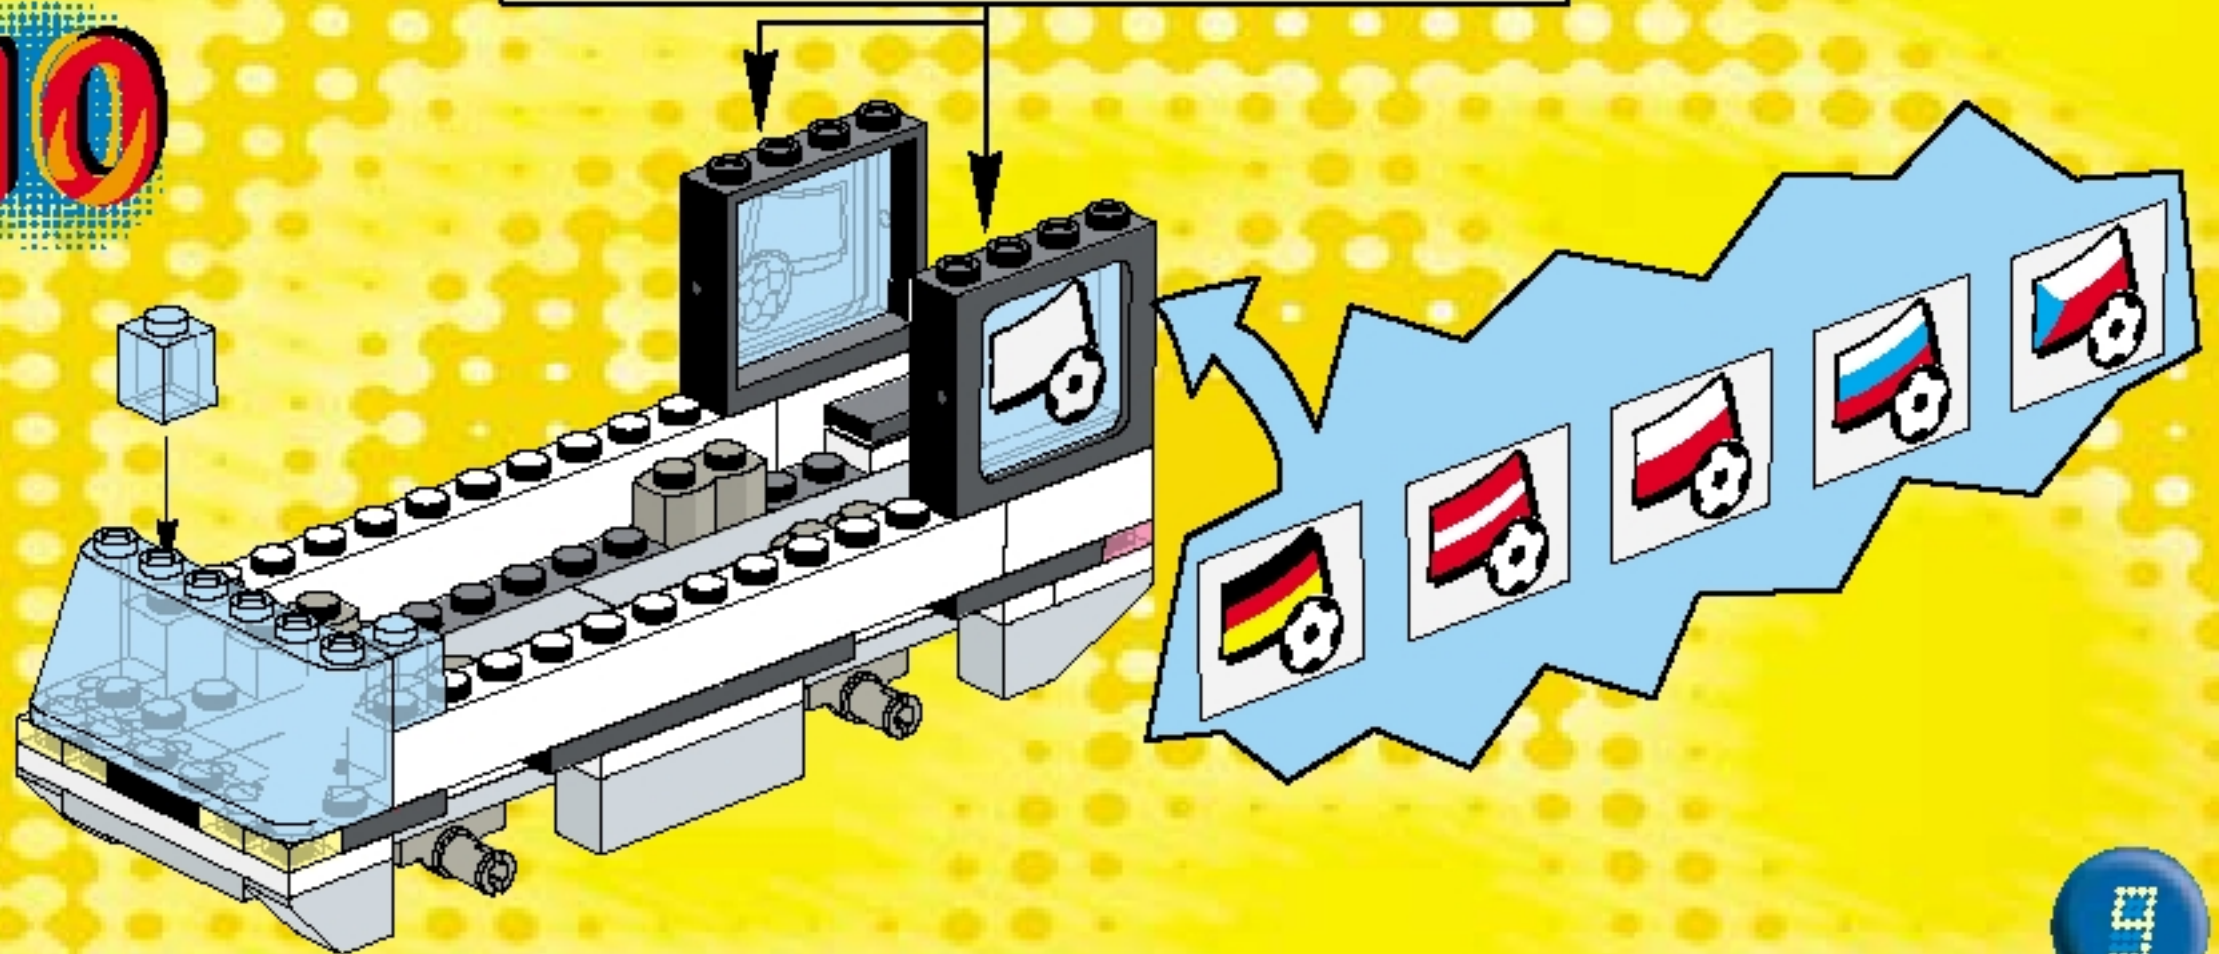

**LEGO**

3404

**LEGO**

4132654

10

12

2x

13

3409+3410

3409+3409

3401+3401+3410

+

A vibrant green background featuring various LEGO football minifigures in action. Some are wearing green and white striped jerseys, others red and white. They are surrounded by soccer balls, a goal, and a trophy. A central banner contains the website address. The scene is dynamic with motion blur and bright light rays.